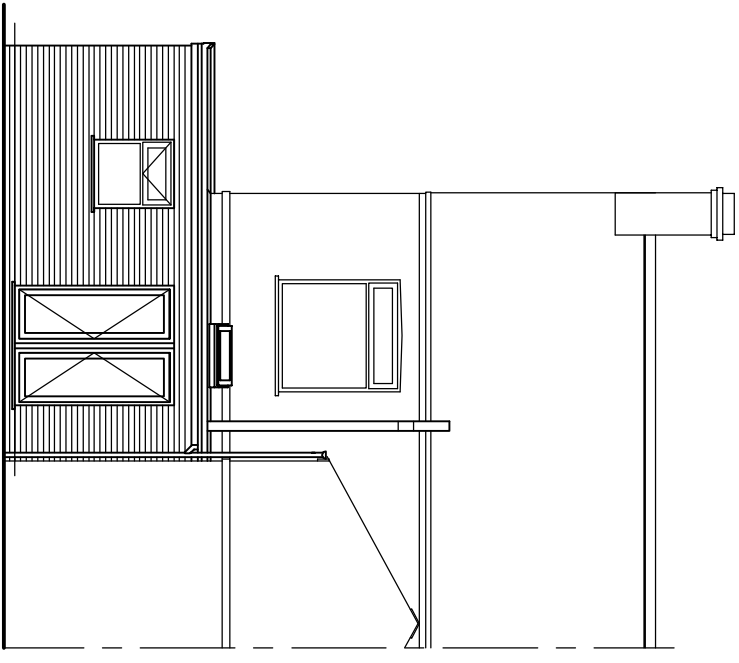

NORTH WEST ELEVATION (PROPOSED)

SOUTH EAST ELEVATION (PROPOSED)

Rev A - Scale notation revised - 08.04.21

Date	Feb 21	Scale	1:100 @ A4
Title	PROPOSED SINGLE STOREY EXTENSION TO REAR ELEVATIONS - SHEET 2		
Site	BRIARFIELD NORTH MARINE ROAD FLAMBOROUGH YO15 1LG		
Owner	MR J STEVENSON		