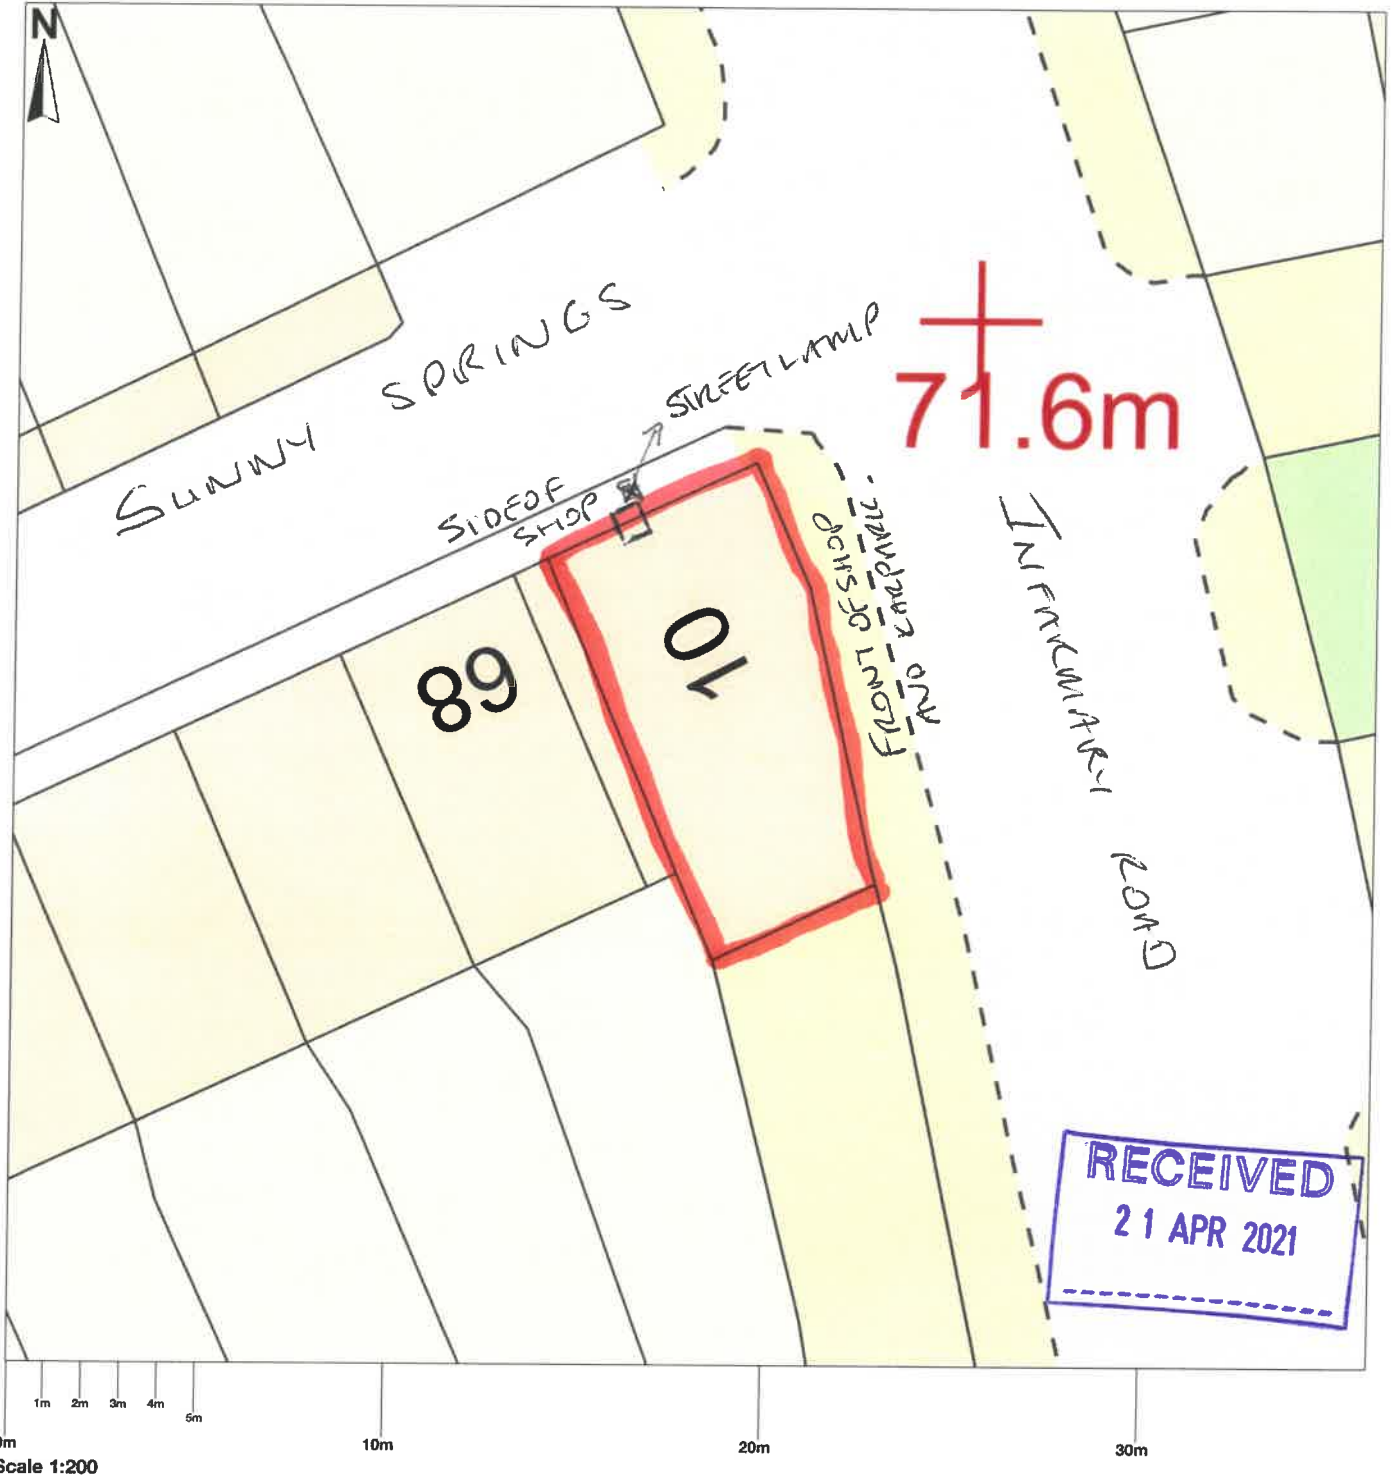

The Good Food Shop, 10 Infirmary Road, Chesterfield, S41 7NF

Map area bounded by: 438479,371849 438515,371885. Produced on 11 April 2021 from the OS National Geographic Database. Reproduction in whole or part is prohibited without the prior permission of Ordnance Survey. © Crown copyright 2021. Supplied by UKPlanningMaps.com a licensed OS partner (100054135). Unique plan reference: b36c/610020/827310