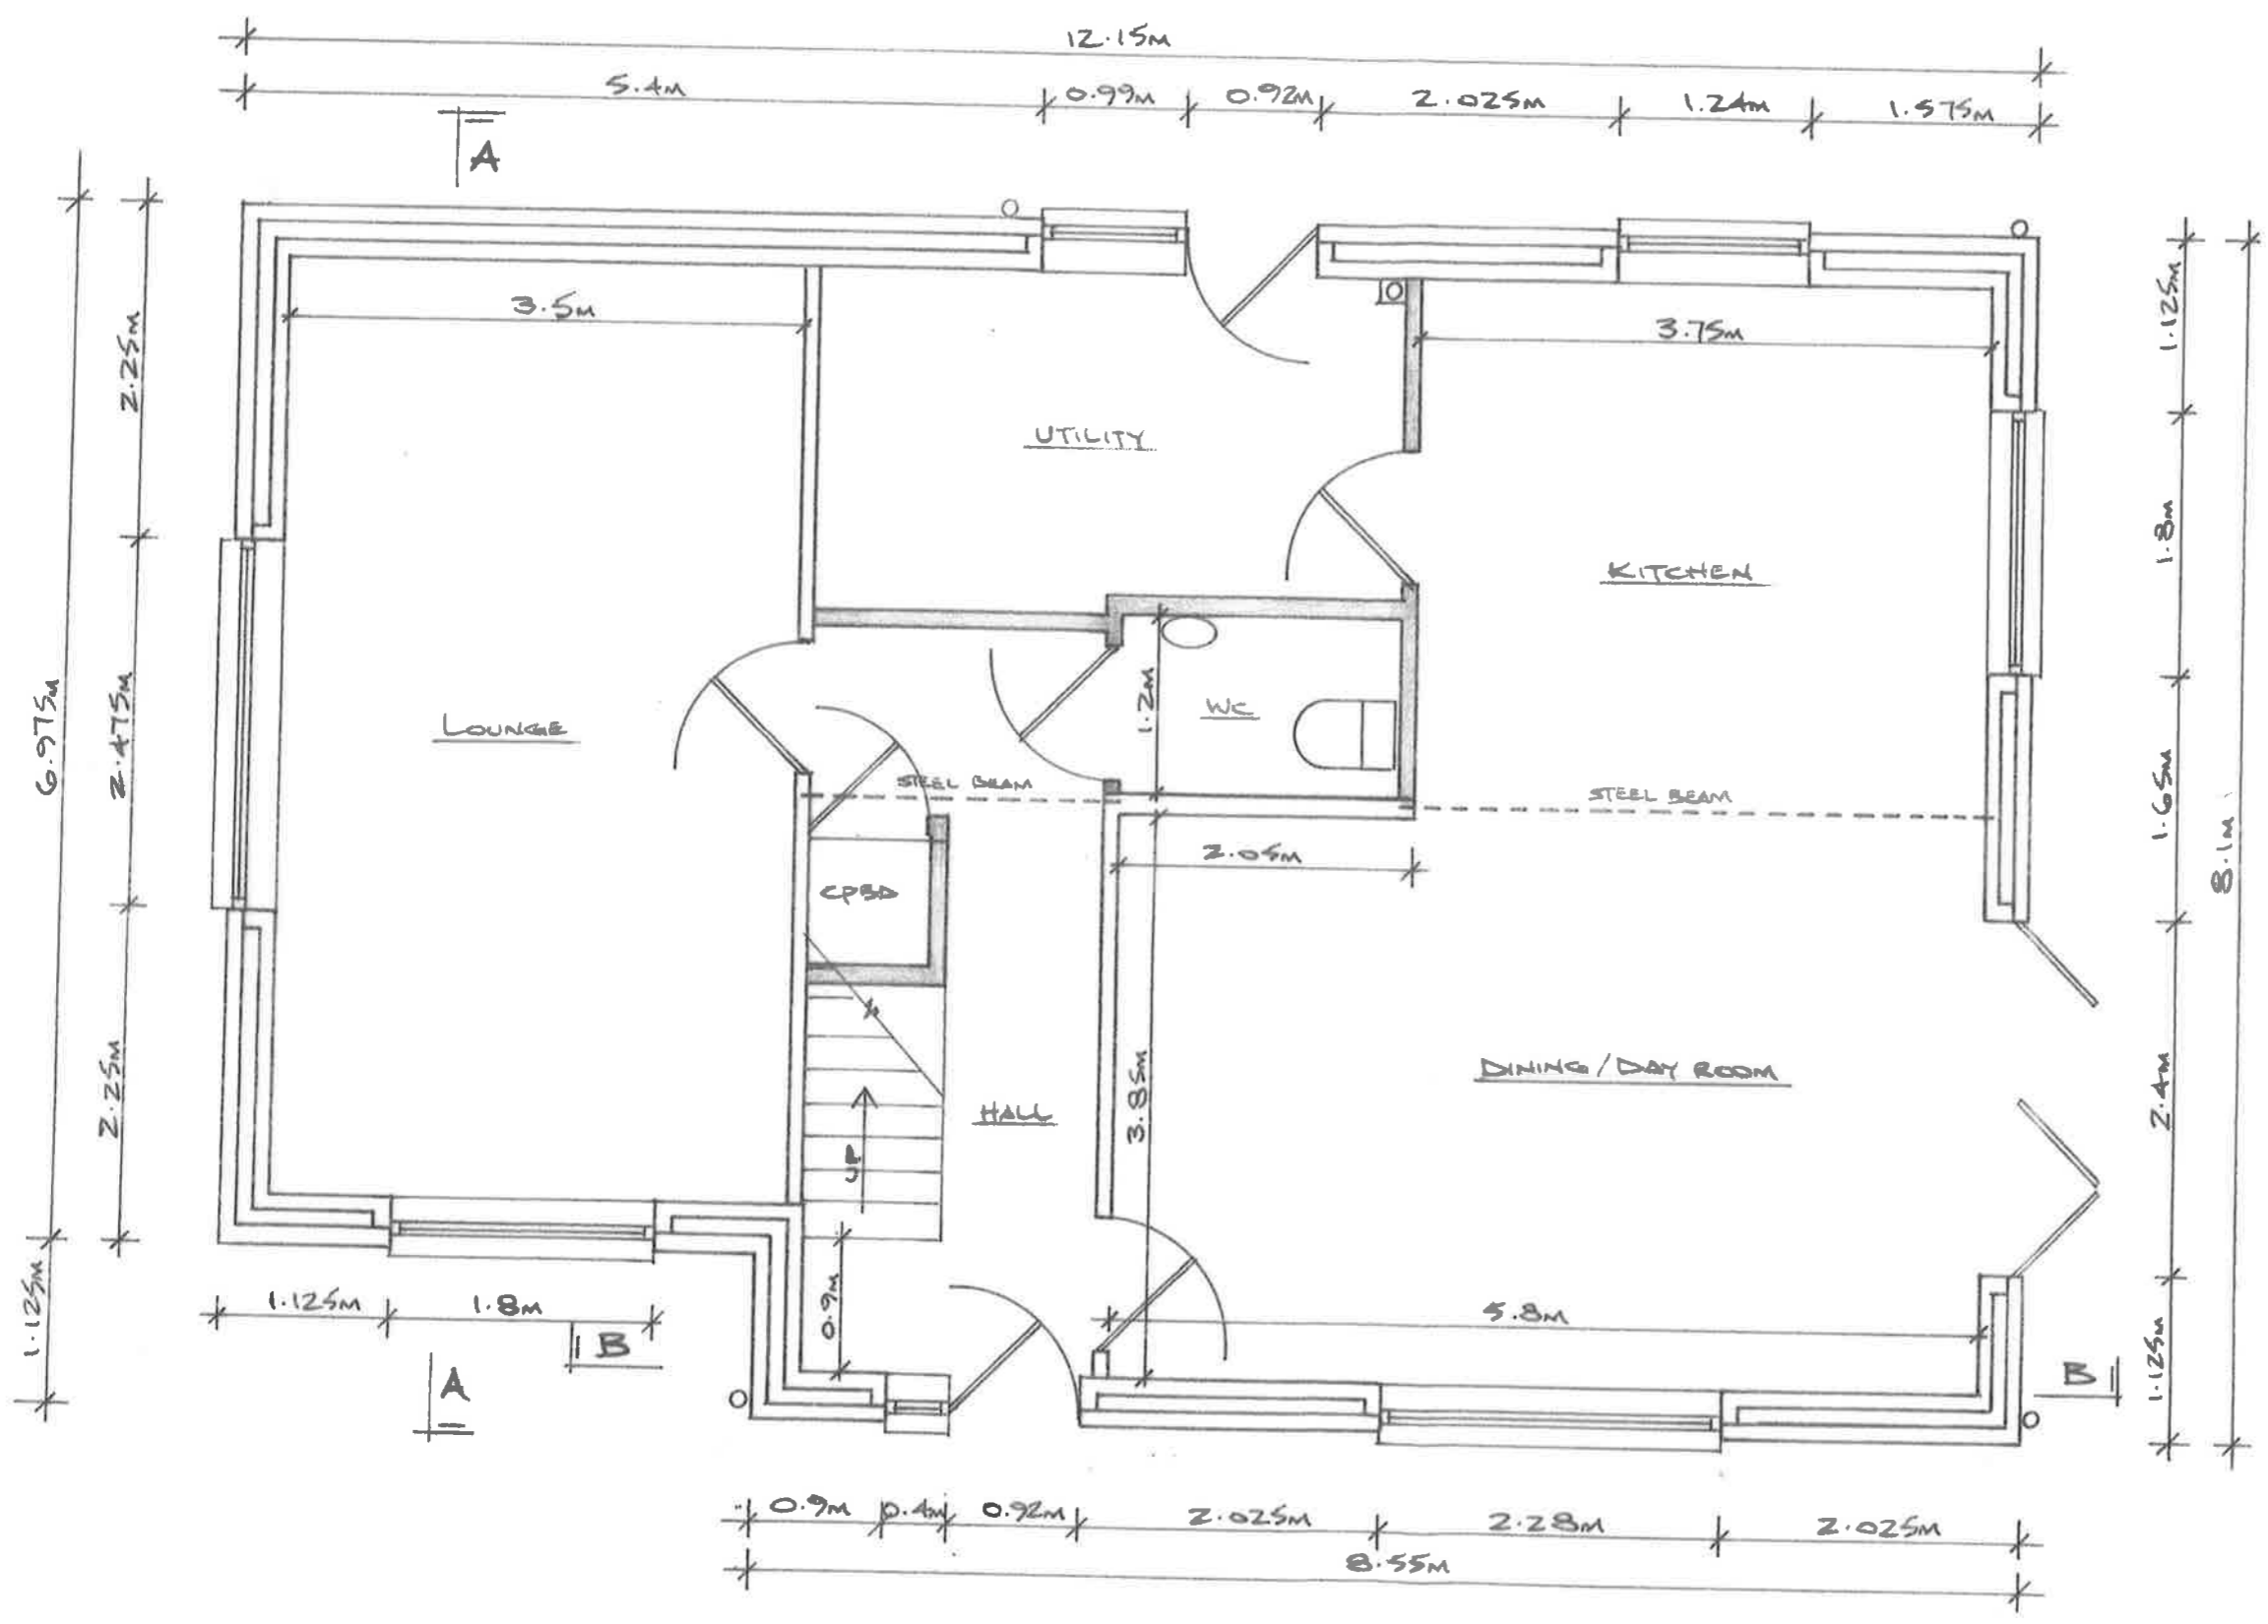

Post Room  
 F.O.D.D.C  
 19 APR 2021

GROUND FLOOR LAYOUT  
 1:50

3.0m  
 1:50

PF 02111