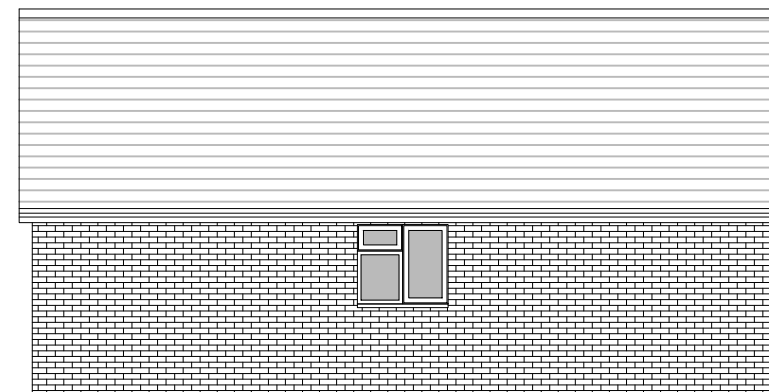

Proposed Front Elevation

Proposed Side Elevation

Proposed Rear Elevation

Proposed Side Elevation

Rev	Date	Description

Marble Construction

Belle Vue Enterprise Centre Ivy Road, Aldershot GU12 4UA
Tel: 01274 31317
E-mail: sales@marbleconstruction.co.uk
Web: marbleconstruction.co.uk

Scale 1:100 @ A3	Dwg No. FLU.1445.05
Date 04.03.2021	Rev A
Drawn MV	