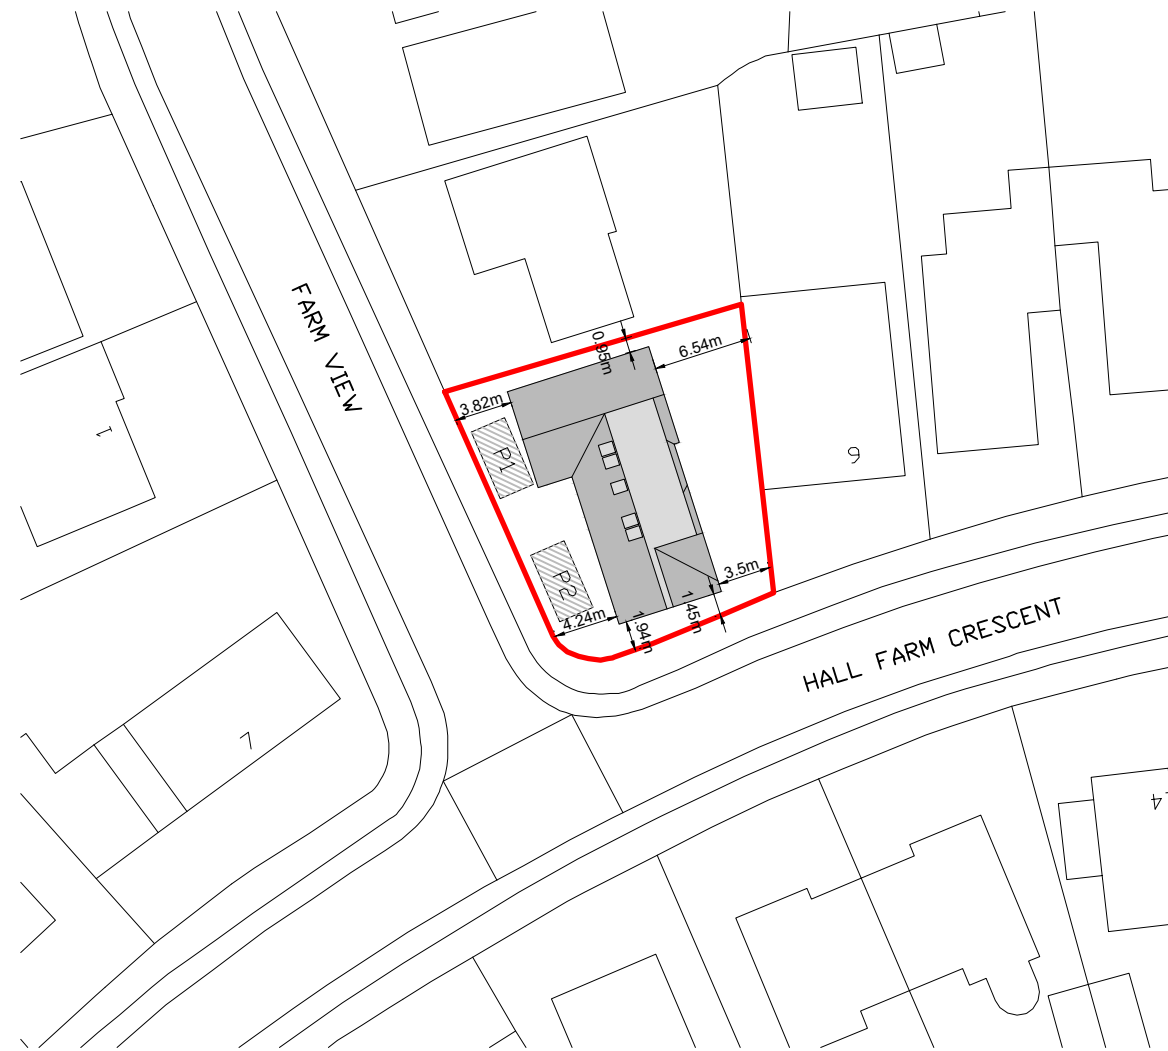

Location Plan Scale 1:1250

Rev	Date	Description

Marble Construction

Marble Construction
 Belle Vue Enterprise Centre Ivy Road, Aldershot GU12 4UA
 Tel: 01276 31317
 E-mail: sales@marbleconstruction.co.uk
 Web: marbleconstruction.co.uk

Proposed Site Layout Scale 1:500

2 Farm View, Yateley

Proposed & Existing Site Layouts & Location Plans

Scale 1:500 @ A3	Dwg No. FLU.1445.01
Date 04.03.2021	Rev A
Drawn MV	