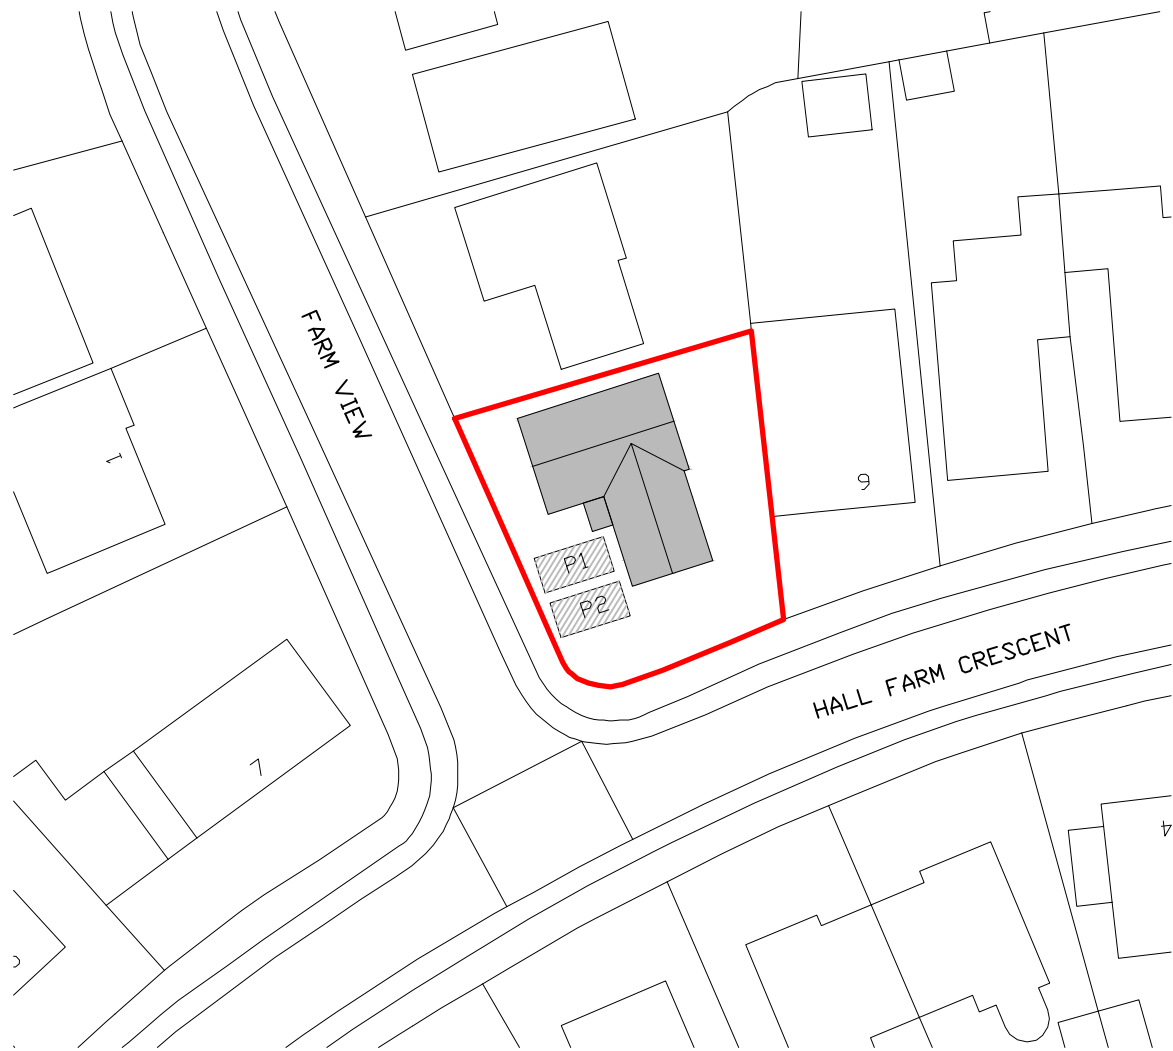

Existing Site Layout Scale 1:500