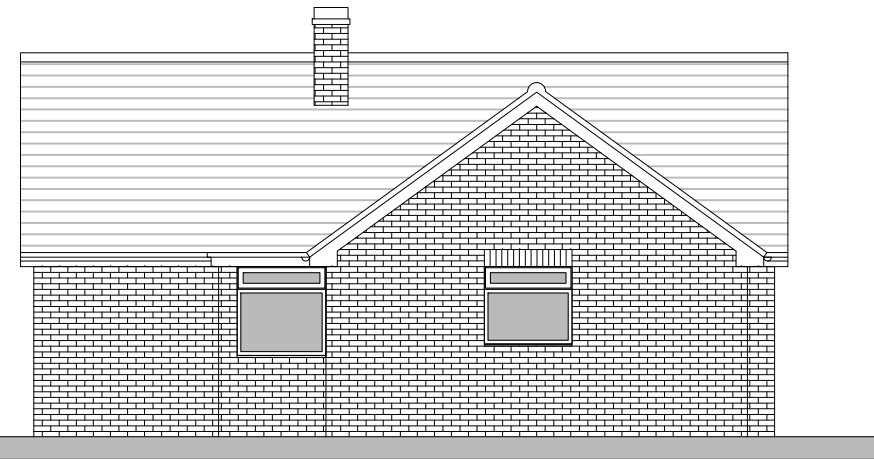

Existing Front Elevation

Existing Side Elevation

Existing Rear Elevation

Existing Side Elevation

Rev	Date	Description

Marble Construction
 Belle Vue Enterprise Centre Ivy Road, Aldershot GU12 4UA
 Tel: 01276 31317
 E-mail: sales@marbleconstruction.co.uk
 Web: marbleconstruction.co.uk

Scale 1:100 @ A3	Dwg No. FLU.1445.04
Date 04.03.2021	Rev
Drawn MV	