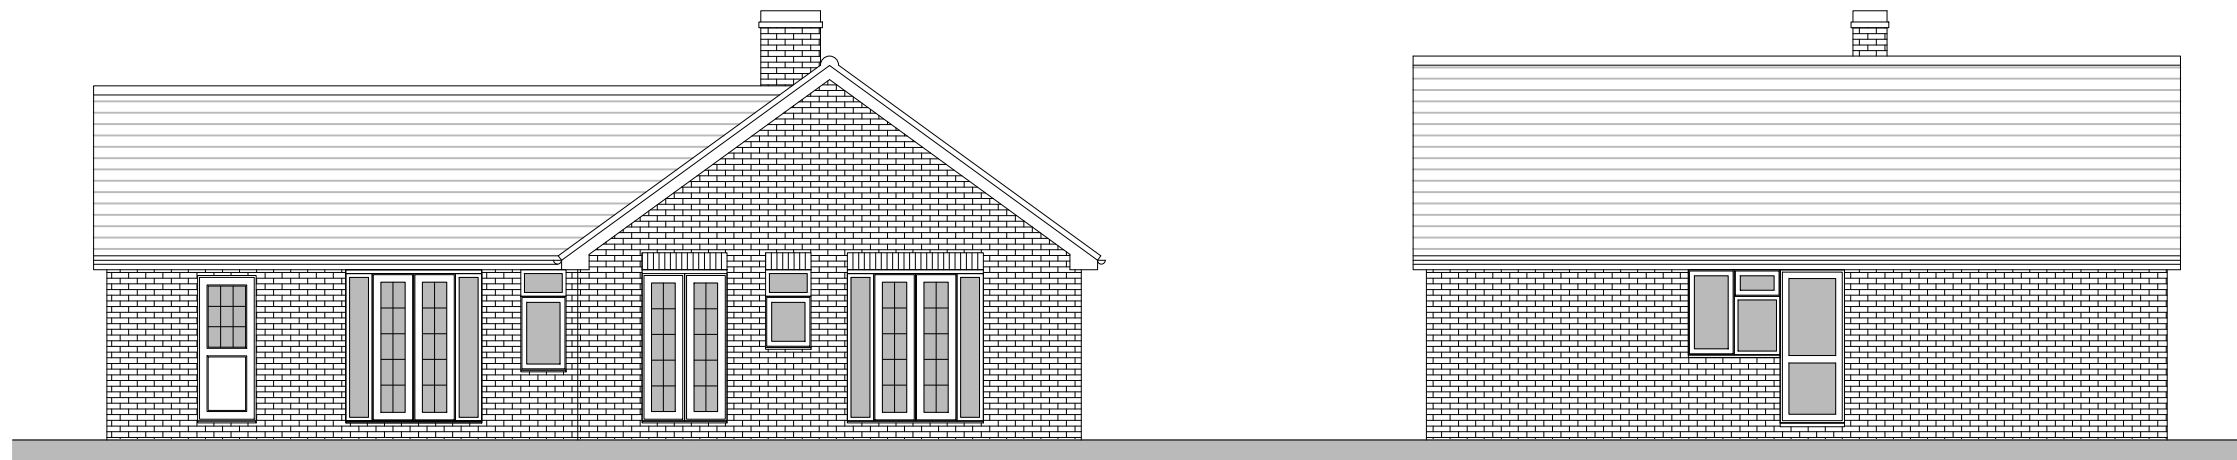

Existing Front Elevation

Existing Side Elevation

Existing Rear Elevation

Existing Side Elevation

Rev	Date	Description

Marble Construction
 Belle Vue Enterprise Centre Ivy Road, Aldershot GU12 4UA
 Tel: 01276 31317
 E-mail: sales@marbleconstruction.co.uk
 Web: marbleconstruction.co.uk

FLUENT
 ARCHITECTURAL DESIGN SERVICES
 69-71 WINDMILL ROAD, SUNBURY,
 MIDDLESEX, TW16 7DT
 TEL: 0800 0438838
 E-MAIL: INFO@FLUENT-ADS.CO.UK
 WEB: FLUENT-ADS.CO.UK

2 Farm View, Yateley

Existing Elevations

Scale 1:100 @ A3	Dwg No. FLU.1445.04
Date 04.03.2021	Rev
Drawn MV	