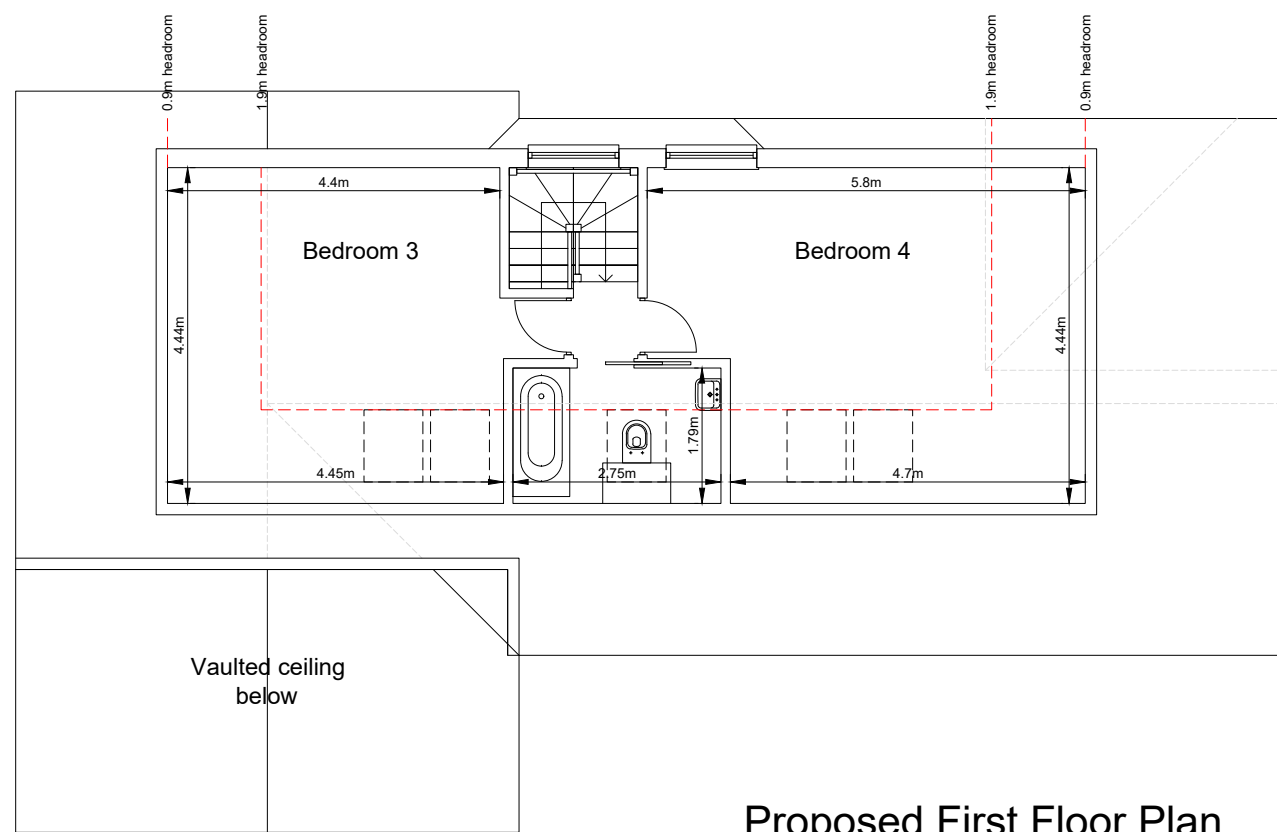

Proposed Ground Floor Plan

Proposed First Floor Plan

Rev	Date	Description

Marble Construction

Marble Construction
 Belle Vue Enterprise Centre Ivy Road, Aldershot GU12 4UA
 Tel: 01274 31317
 E-mail: sales@marbleconstruction.co.uk
 Web: marbleconstruction.co.uk

Proposed Floor Plans

Scale 1:100 @ A3	Dwg No. FLU.1445.03
Date 04.03.2021	Rev
Drawn MV	A