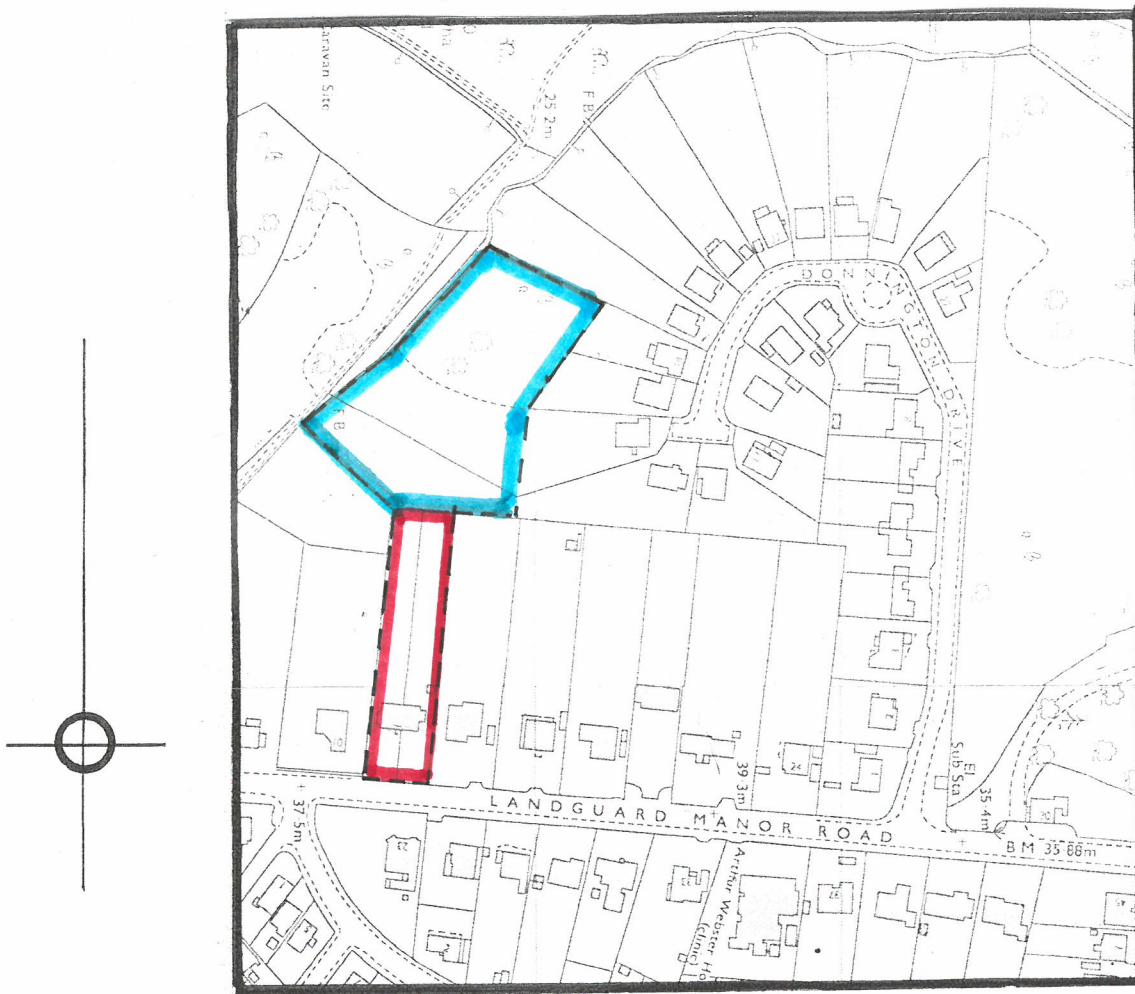

12 LANDGUARD MANOR ROAD SHANKLIN IW

LOCATION PLAN
Scale 1:2500