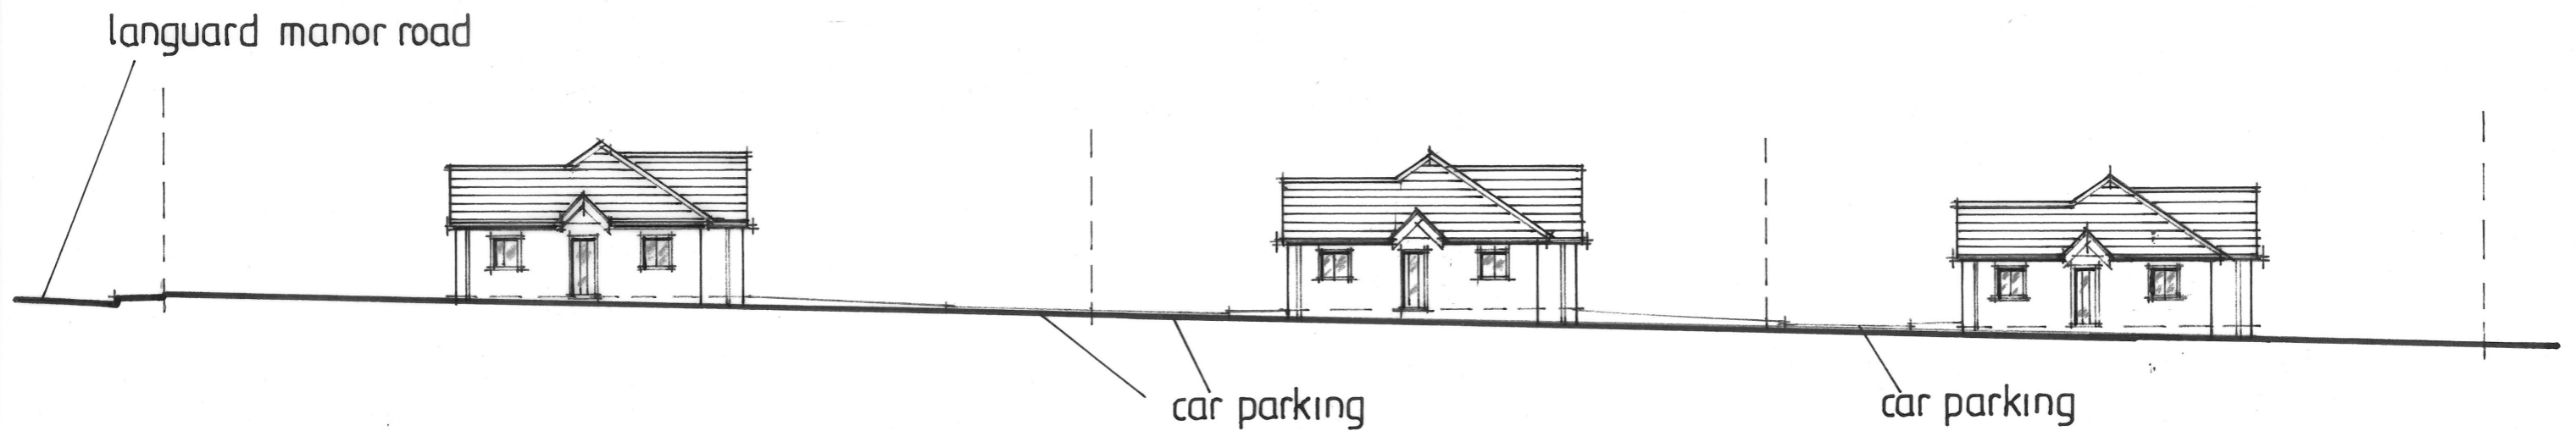

Scale 1:250

(AT A3)

street scene from access road

D2

PROPOSED BUNGALOWS AT 12 LANDGUARD MANOR ROAD SHANKLIN