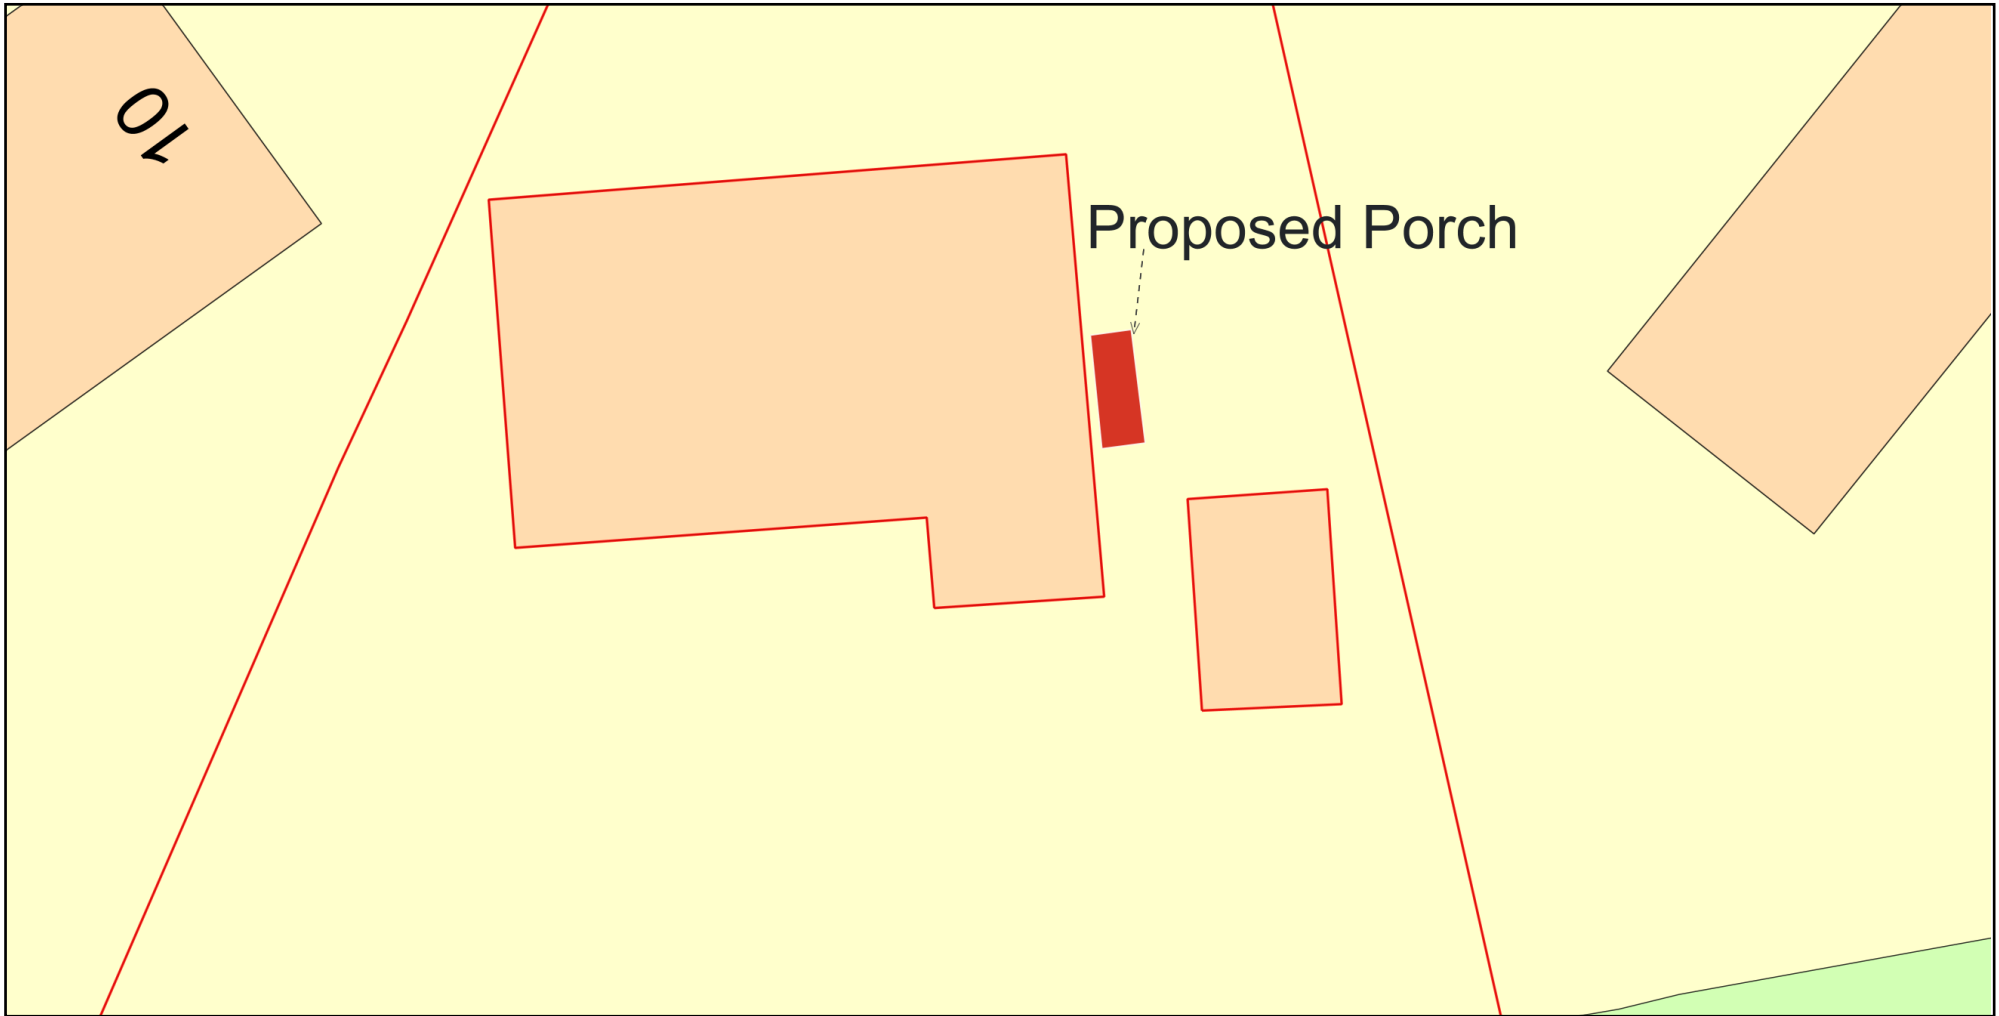

# Proposed Porch

Plan Produced for: Peter Samways

Date Produced: 23 Mar 2021

Plan Reference Number: TQRQM21082145328419

Scale: 1:200 @ A4