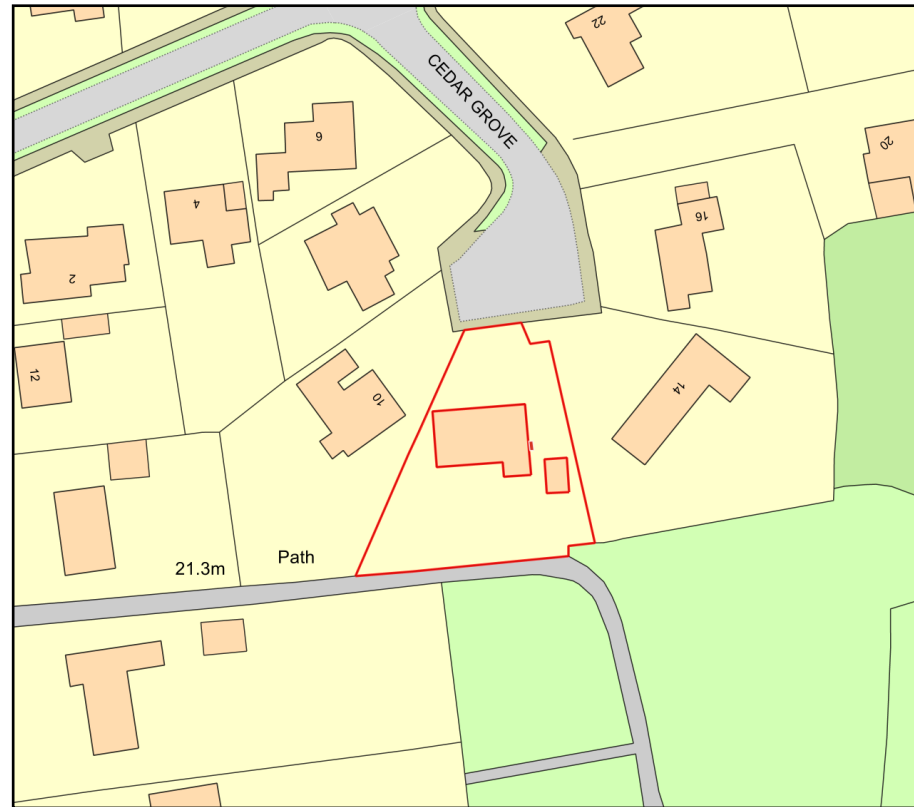

# Proposed Porch

Plan Produced for: Peter Samways

Date Produced: 23 Mar 2021

Plan Reference Number: TQRQM21082141041579

Scale: 1:1250 @ A4