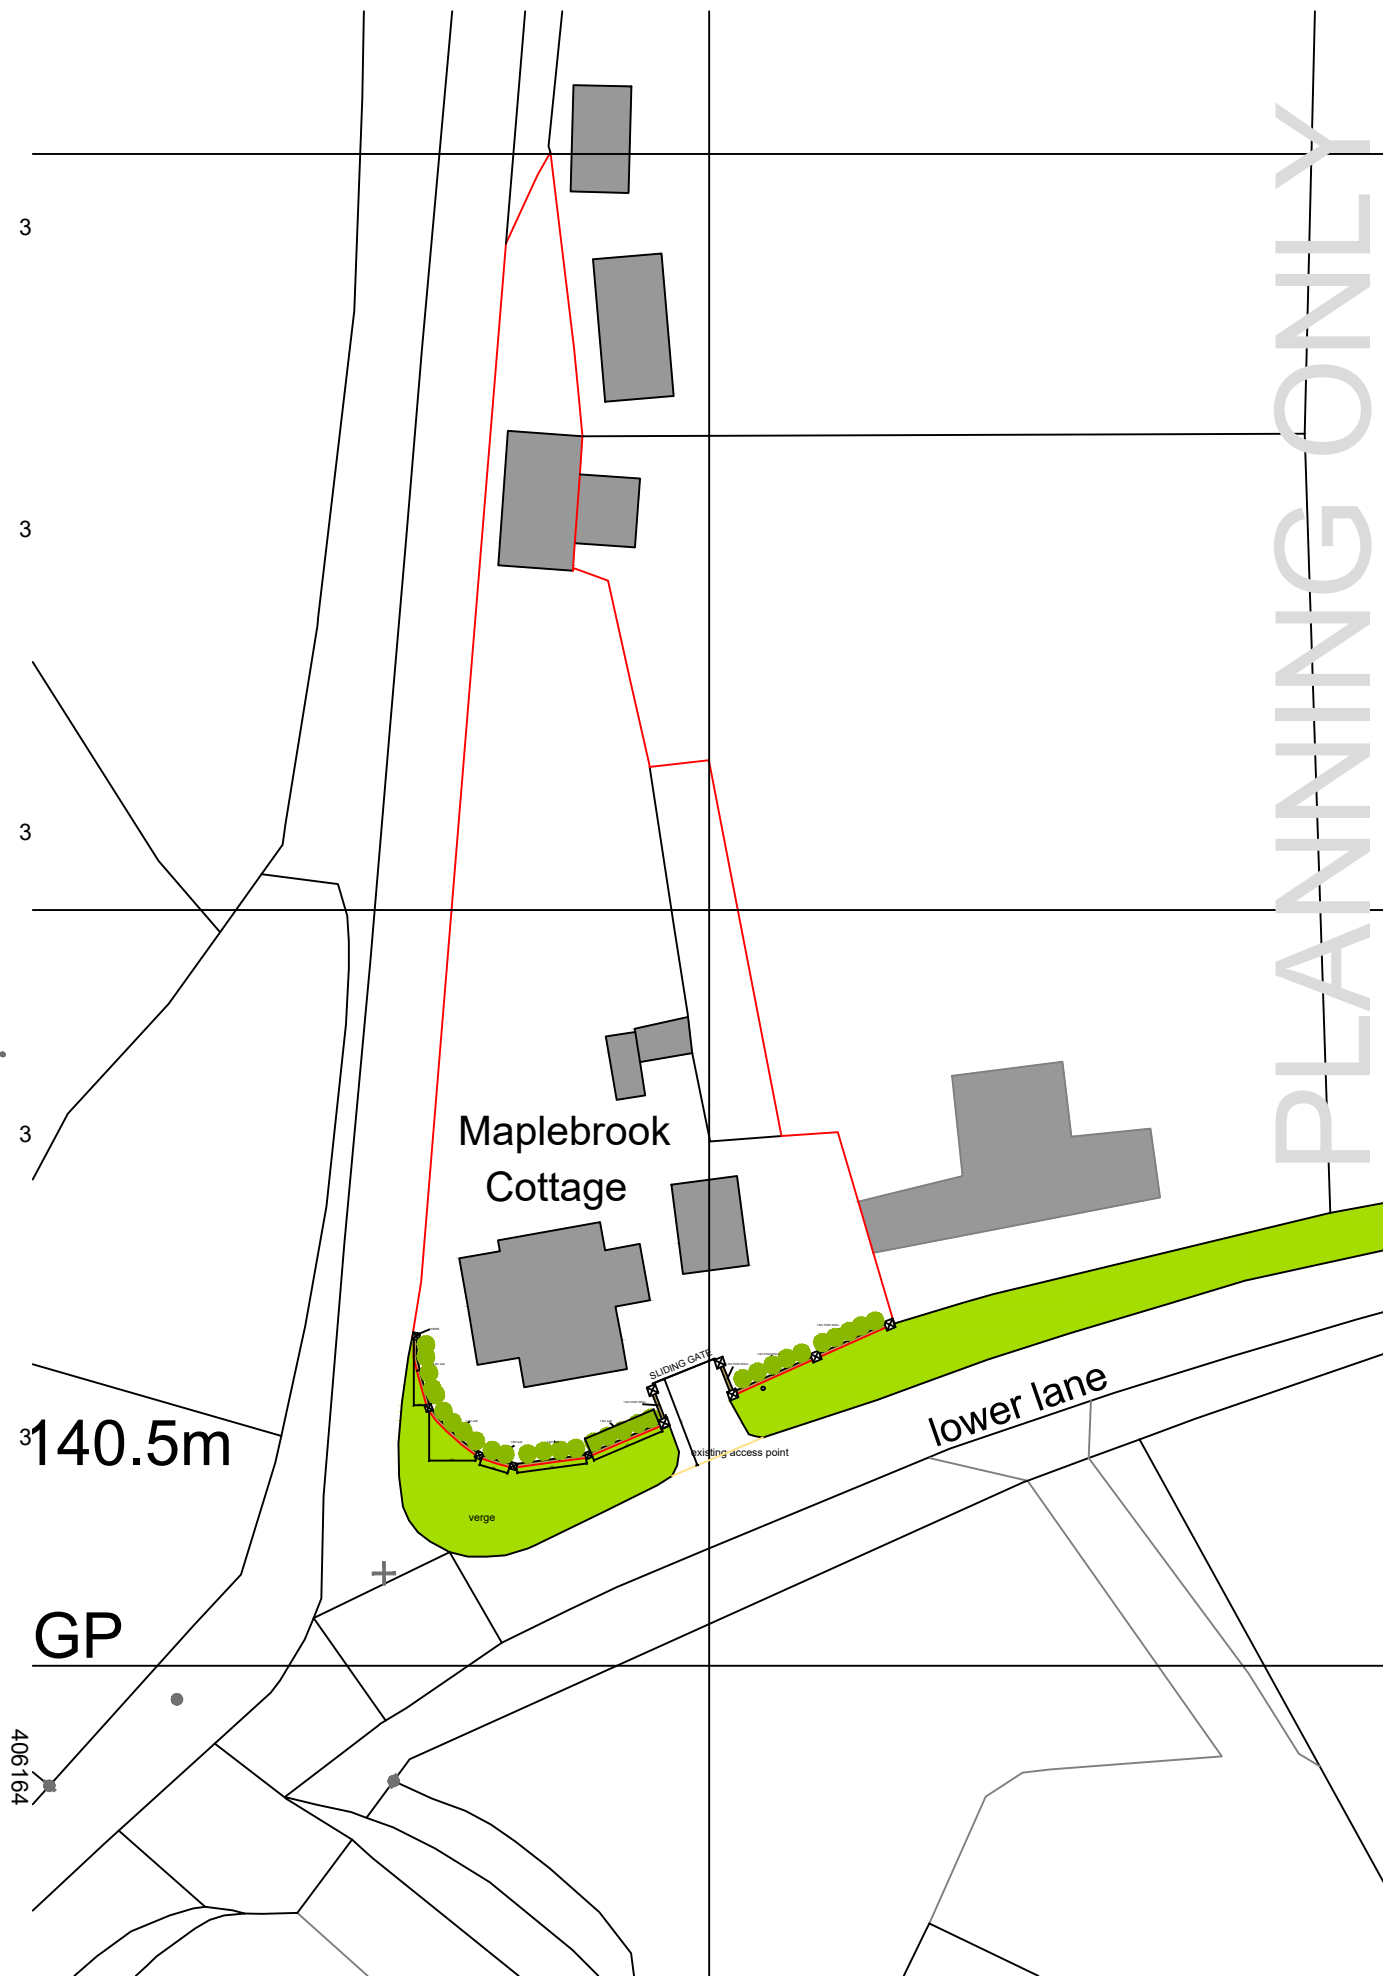

PLANNING ONLY

LOCATION PLAN 1:1250

© Crown copyright 2021 Ordnance Survey 100053143

SITE PLAN 1:500

..A..Desktop\th.jpg

C:\Users\roger\Desktop\th.jpg

INNOVATIONGRP LTD

project
GARDEN WALL
MAPLE BROOK COTTAGE
LOWER LANE
WS13 8DG

client
MR & MRS AMOS

drawing
PROPOSED SITE PLANS

status
PRELIMINARY

Innovation Architecture + Design

scale AS SHOWN @ A3

date MARCH 2021 author RW

project	drg no.	rev.
100	02