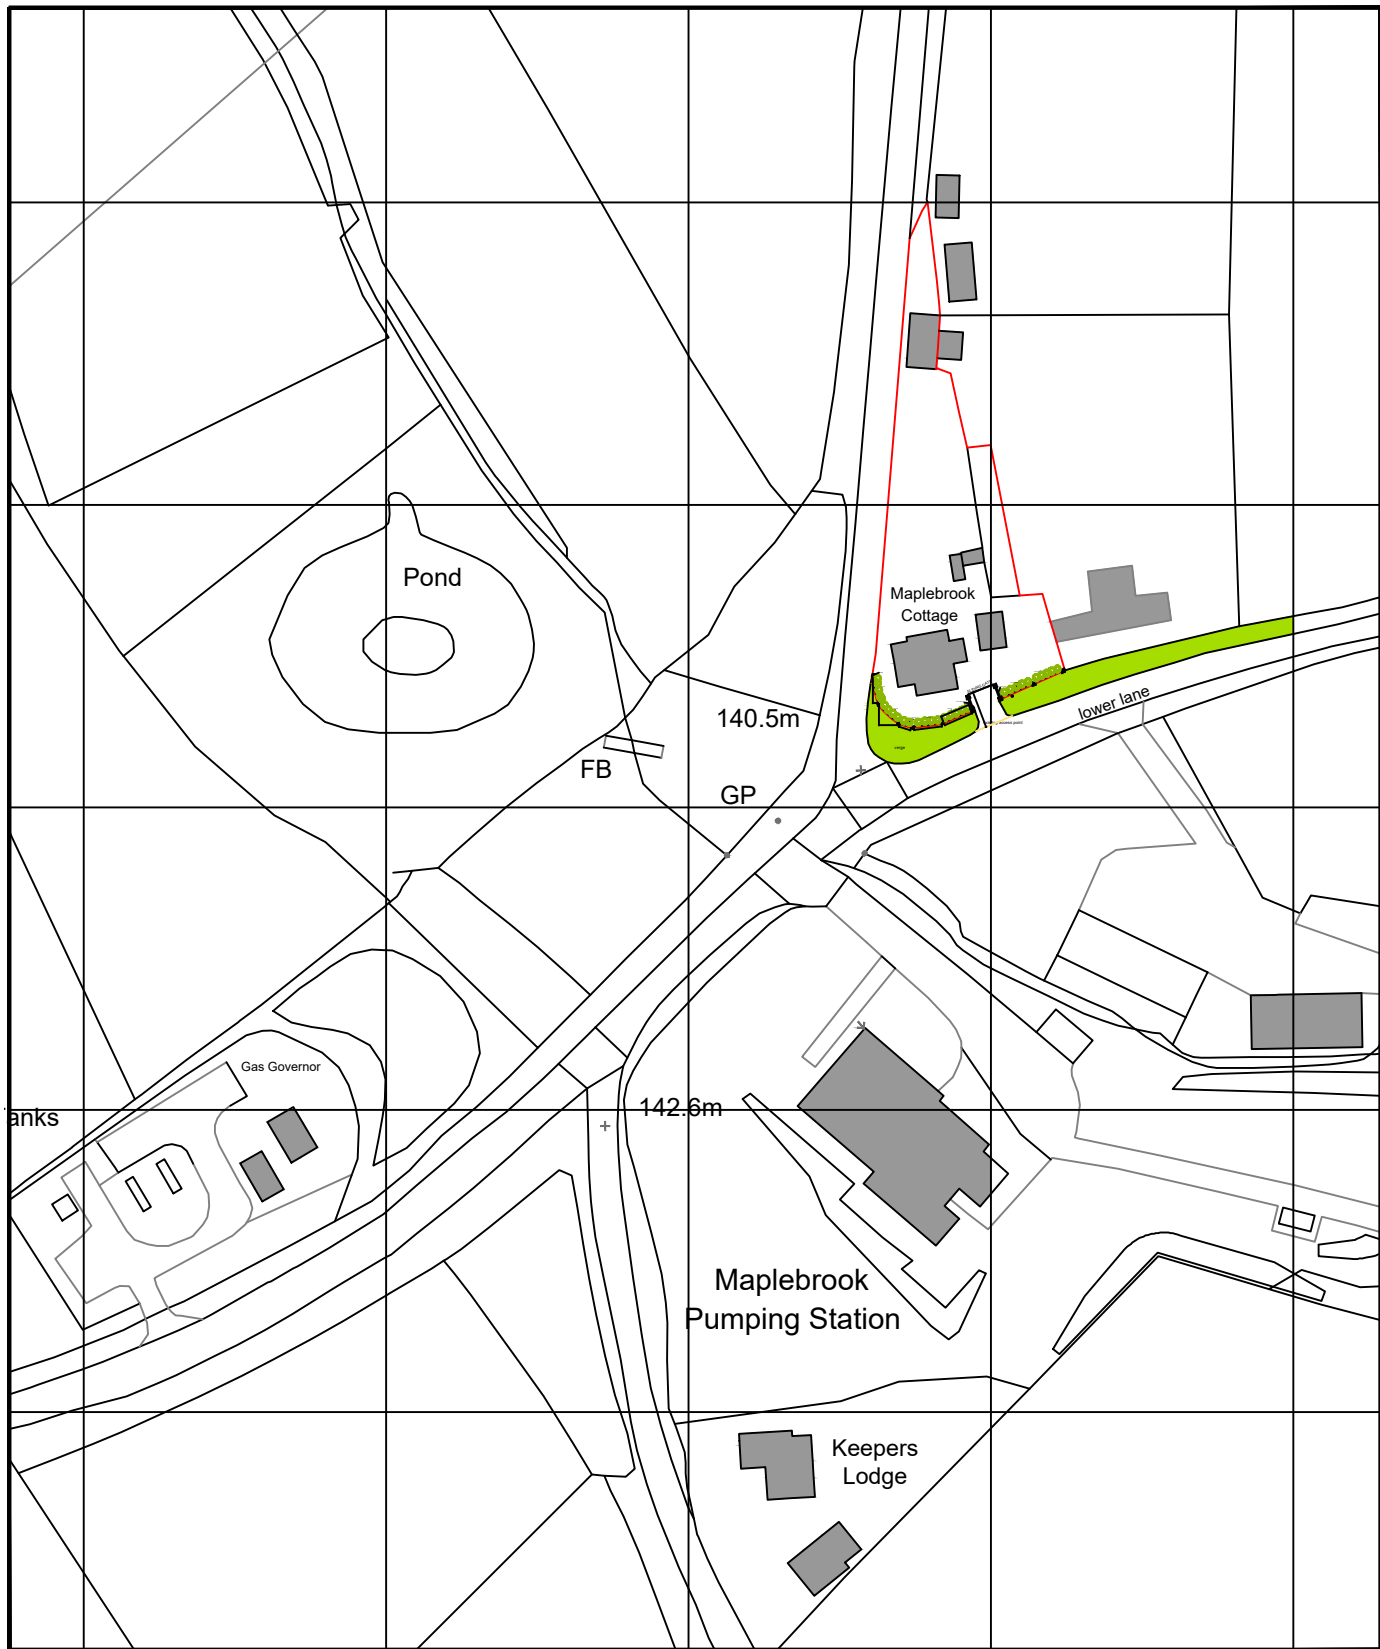

PLANNING ONLY

LOCATION PLAN 1:1250

© Crown copyright 2021 Ordnance Survey 100053143

SITE PLAN 1:500

..A..Desktop\th.jpg

C:\Users\roger\Desktop\th.jpg

INNOVATIONGRP LTD

project
GARDEN WALL
MAPLE BROOK COTTAGE
LOWER LANE
WS13 8DG

client
MR & MRS AMOS

drawing
PROPOSED SITE PLANS

status
PRELIMINARY

Innovation Architecture + Design

scale AS SHOWN @ A3

date MARCH 2021 author RW

project	drg no.	rev.
100	02