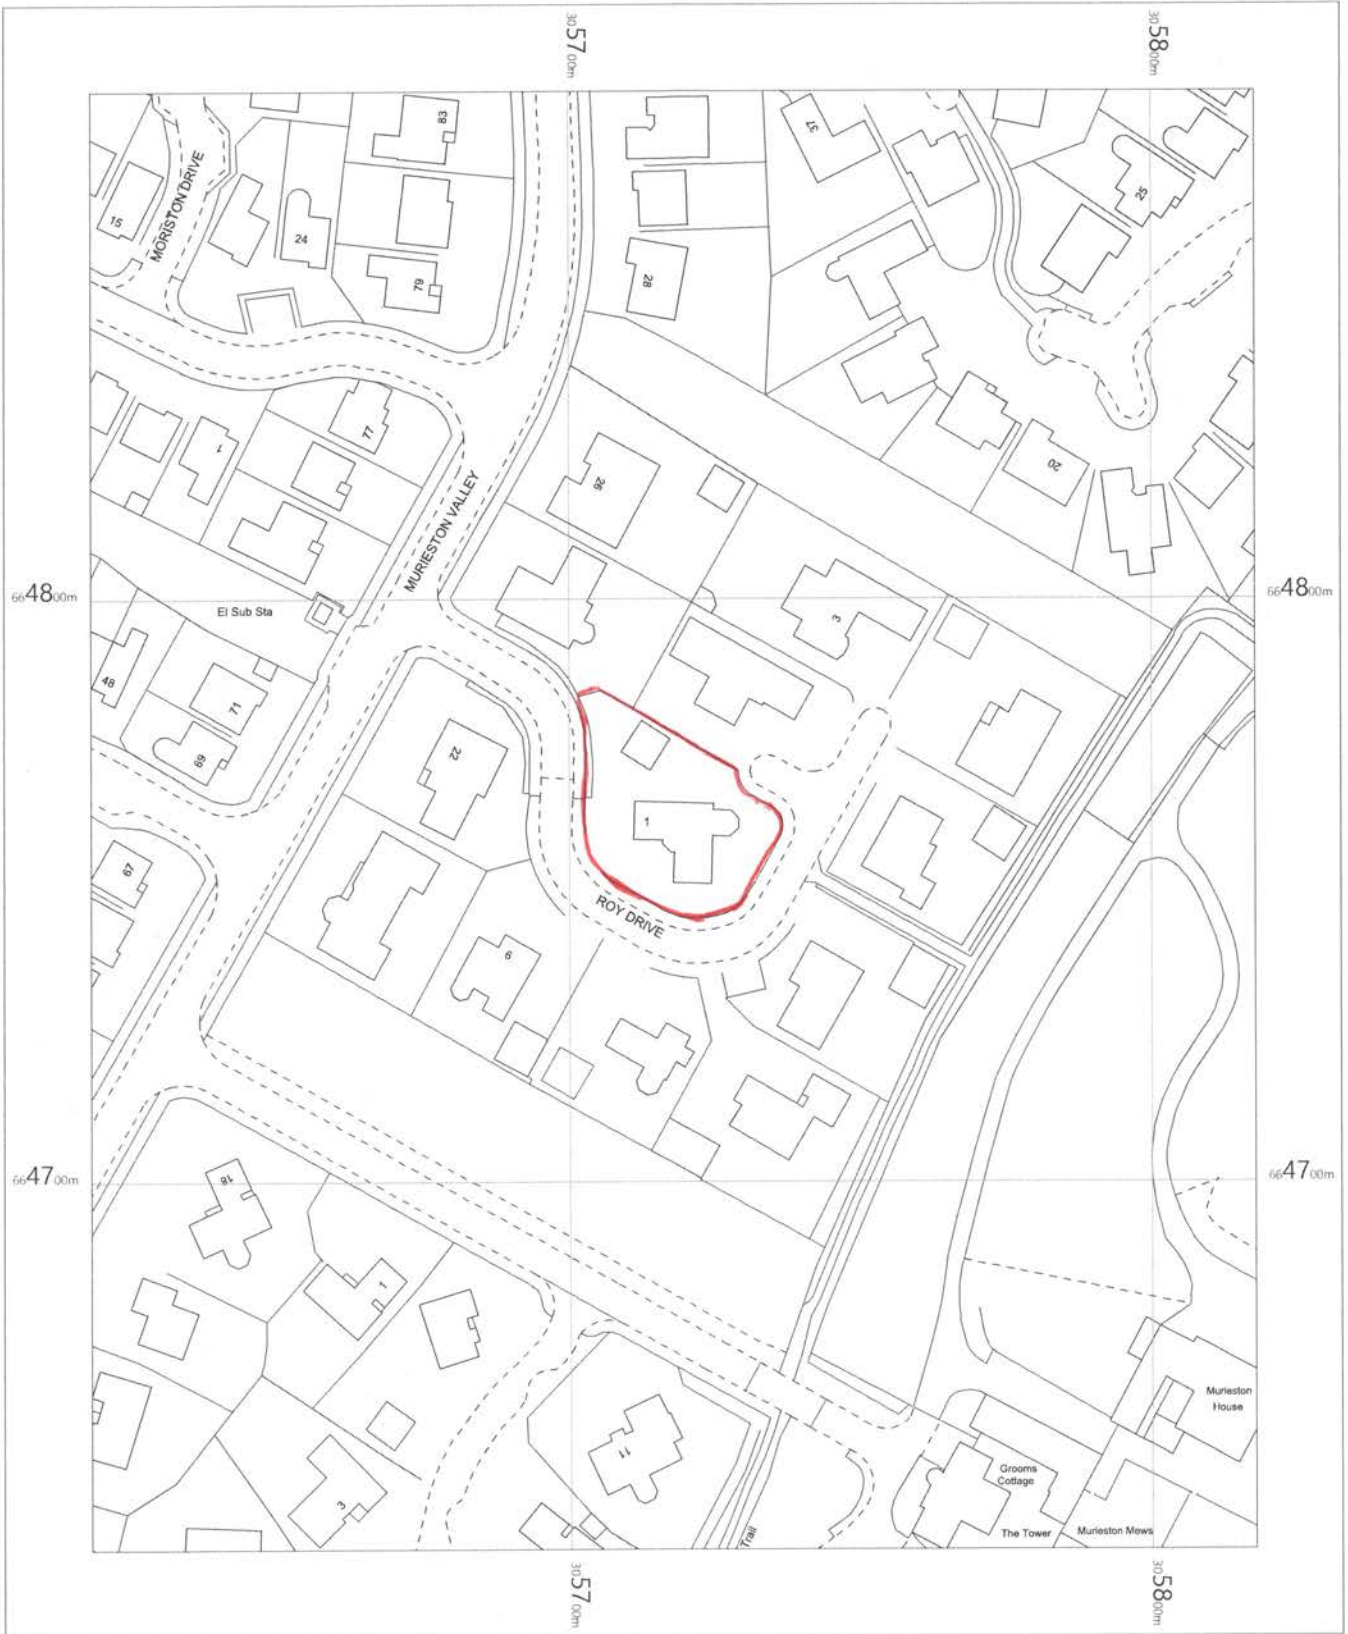

1 Roy Drive

EH549HY

OS MasterMap 1250/2500/10000 scale
Thursday, April 8, 2021, ID: M4P-00952520
Brown Newsagents, Kelso

1:1250 scale print at A4, Centre: 305718 E, 664762 N

©Crown Copyright Ordnance Survey. Licence no. 100057546