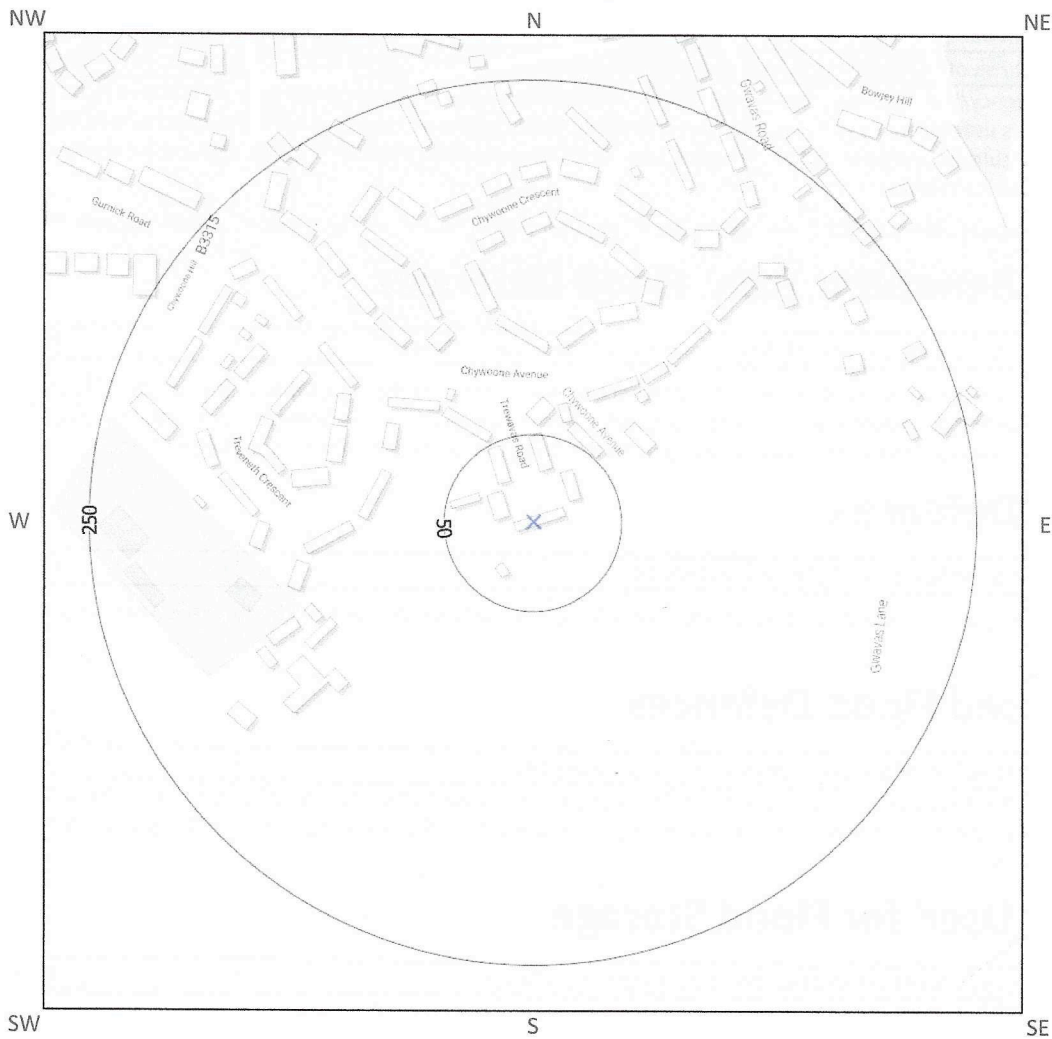

JBA Surface Water (Pluvial) Flood Map

JBA Surface Water (Pluvial) Flood Map

© Crown copyright and database rights 2018.
Ordnance Survey licence 100035207