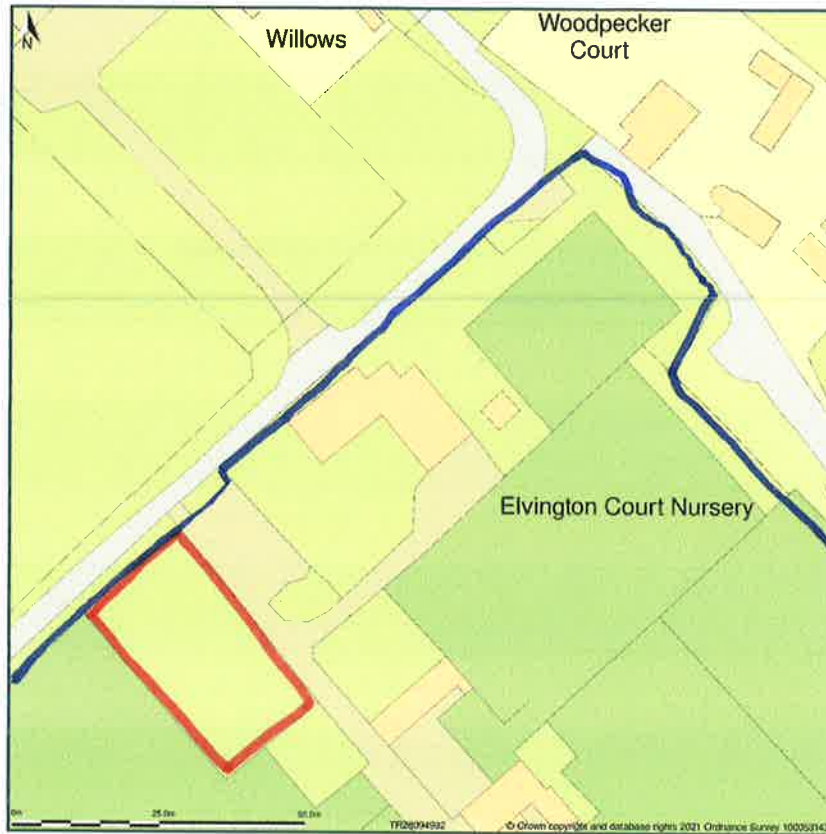

LOCATION PLAN

Elvington Court Nursery, Adelaide Road, Eythorne, Kent, CT15 4AN

Site Plan shows area bounded by: 628022.79, 149852.35 628164.21, 149993.77 (at a scale of 1:1250), OSGridRef: TR28094992. The representation of a road, track or path is no evidence of a right of way. The representation of features as lines is no evidence of a property boundary.

Produced on 13th Apr 2021 from the Ordnance Survey National Geographic Database and incorporating surveyed revision available at this date. Reproduction in whole or part is prohibited without the prior permission of Ordnance Survey. © Crown copyright 2021. Supplied by www.buyaplan.co.uk a licensed Ordnance Survey partner (100053143). Unique plan reference: #00621230-E069E9