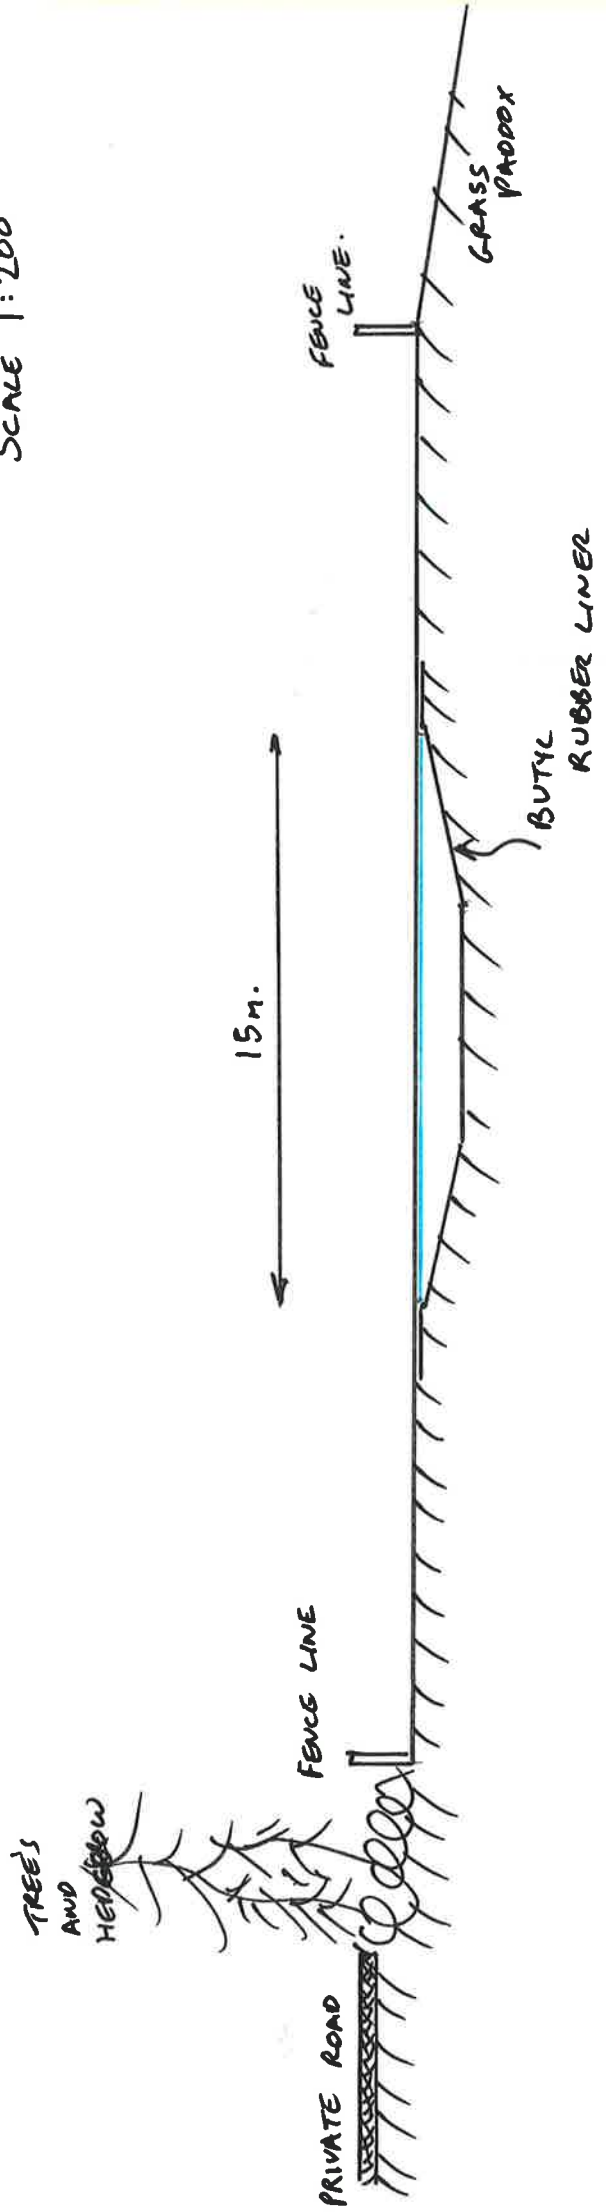

ELWINGTON COURT NURSERY
WILDLIFE POND

SCALE 1:100

VIEW A.

SCALE 1:200

VIEW B