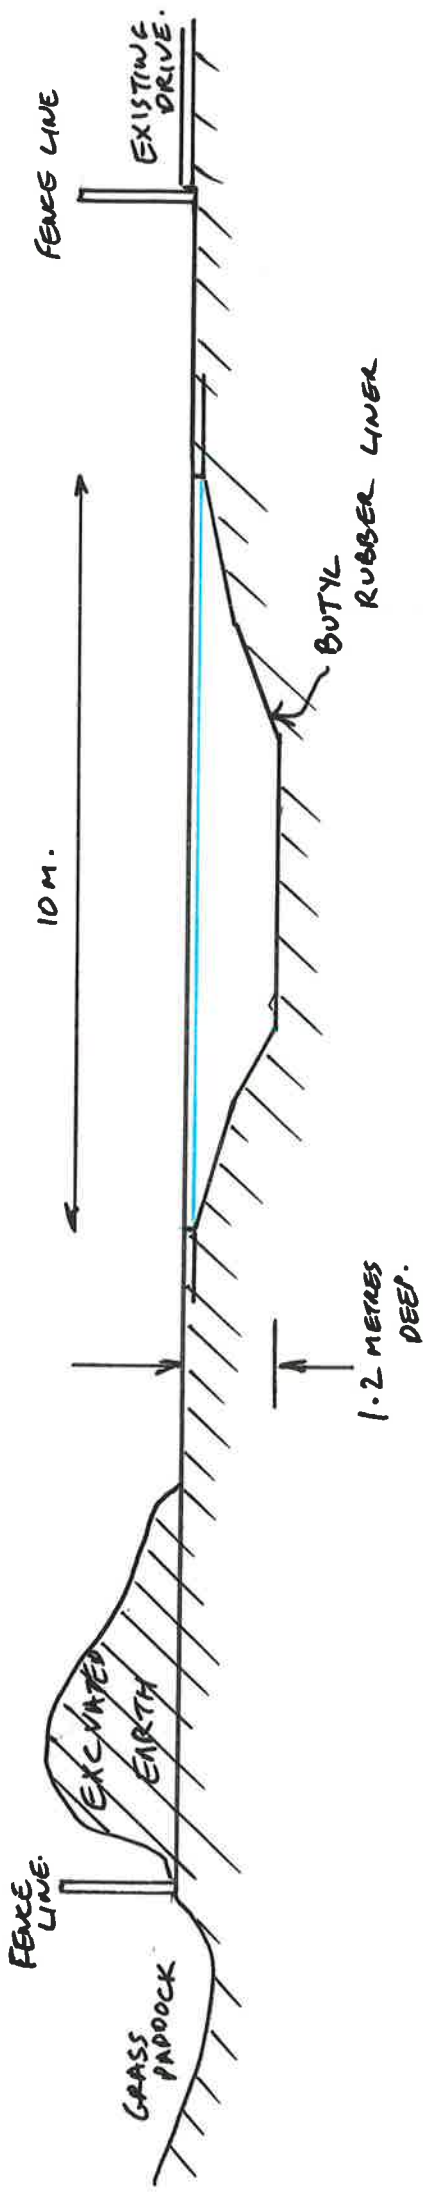

ELWINGTON COURT NURSERY
WILDLIFE POND

SCALE 1:100

VIEW A.

SCALE 1:200

VIEW B