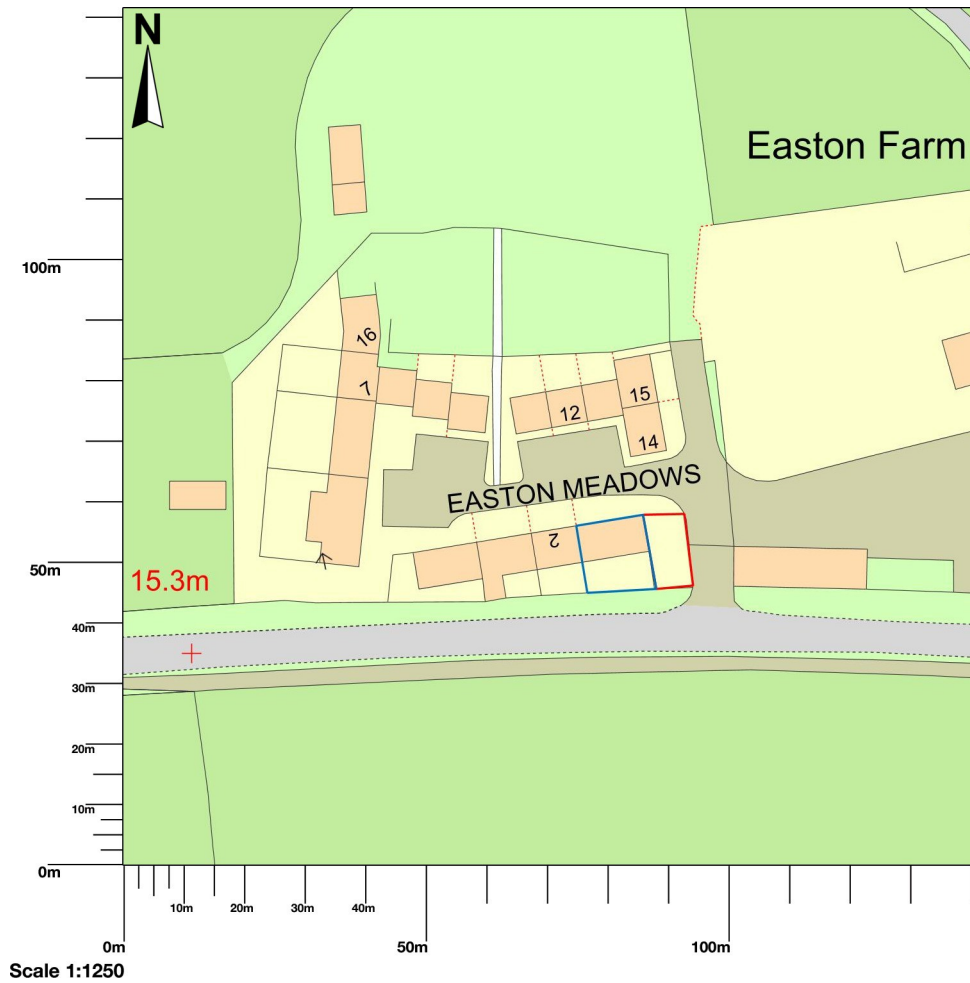

## 1 Easton Meadows YO16 4XF

Map area bounded by: 515045,468007 515187,468149. Produced on 24 March 2021 from the OS National Geographic Database. Reproduction in whole or part is prohibited without the prior permission of Ordnance Survey. © Crown copyright 2021. Supplied by UKPlanningMaps.com a licensed OS partner (100054135). Unique plan reference: p2cuk/600072/813969