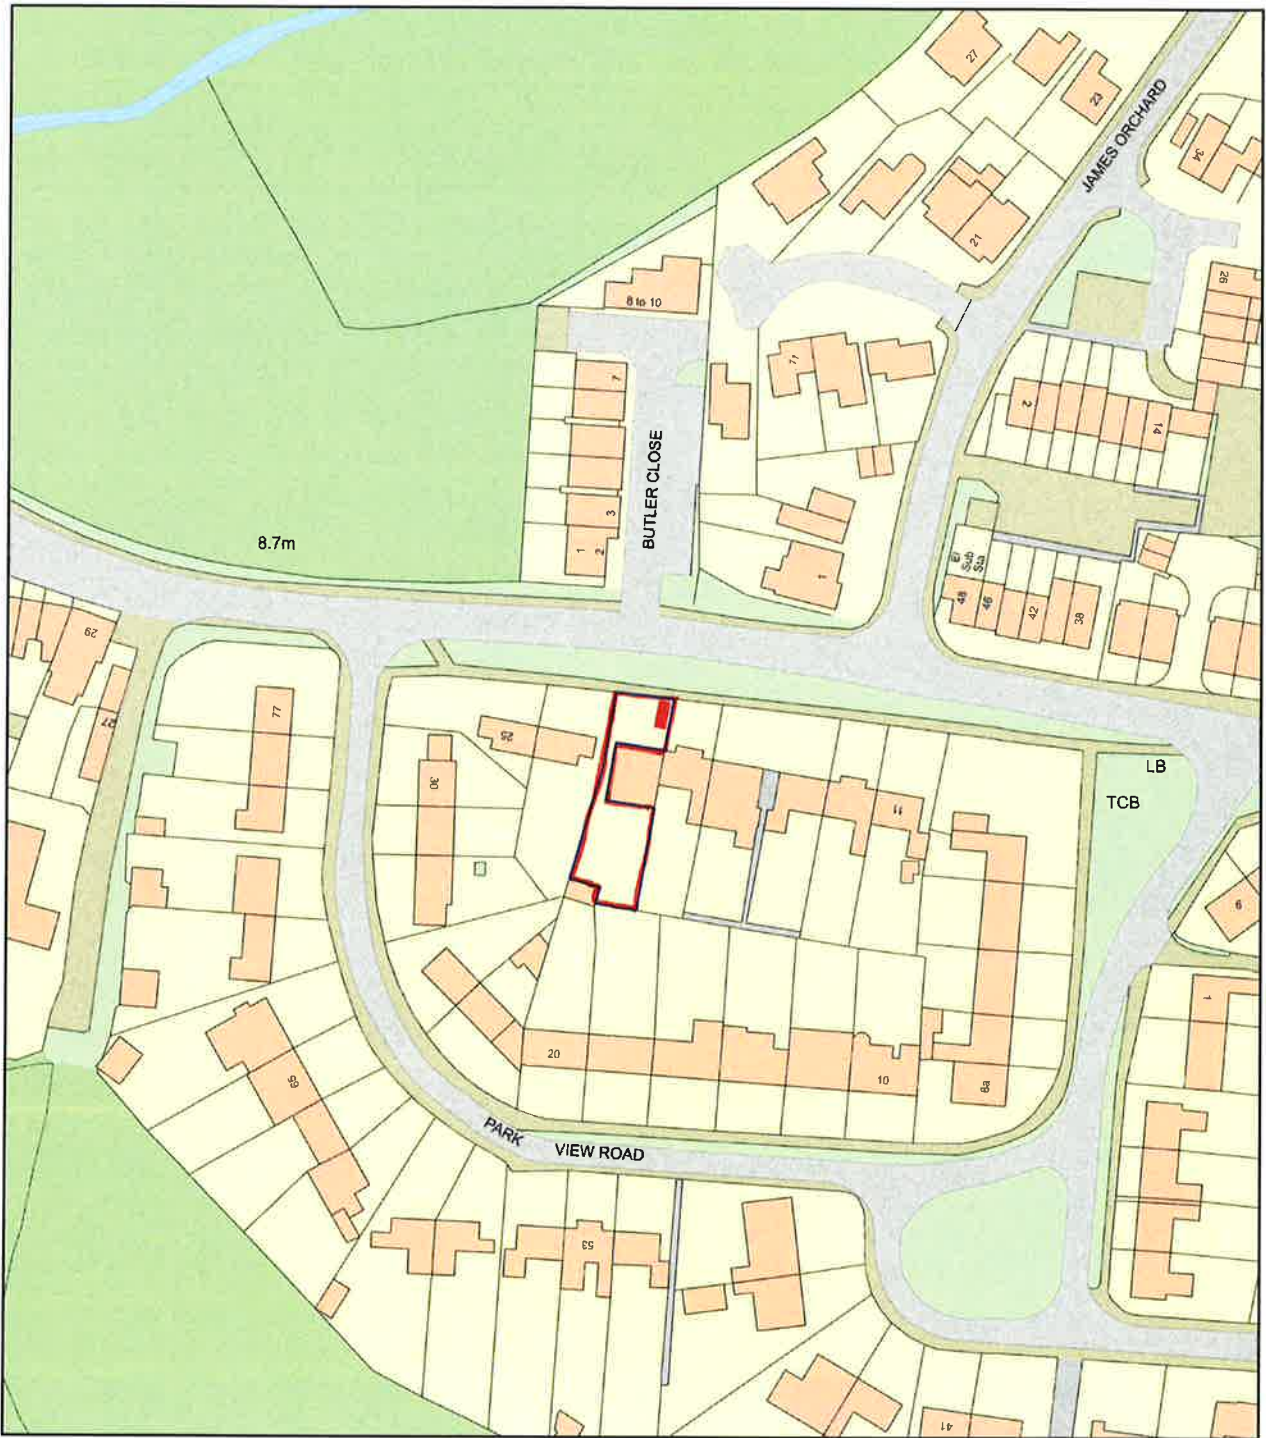

Erection of Shed in front garden of 21 Lynch Road Berkeley, Glos GL13 9TA - Location Plan

Paper Size: A4

Plan Produced for: Steven Bennett
Date Produced: 02 Apr 2021
Plan Reference Number: TQRQM21092152307384
Scale: 1:1250 @ A4