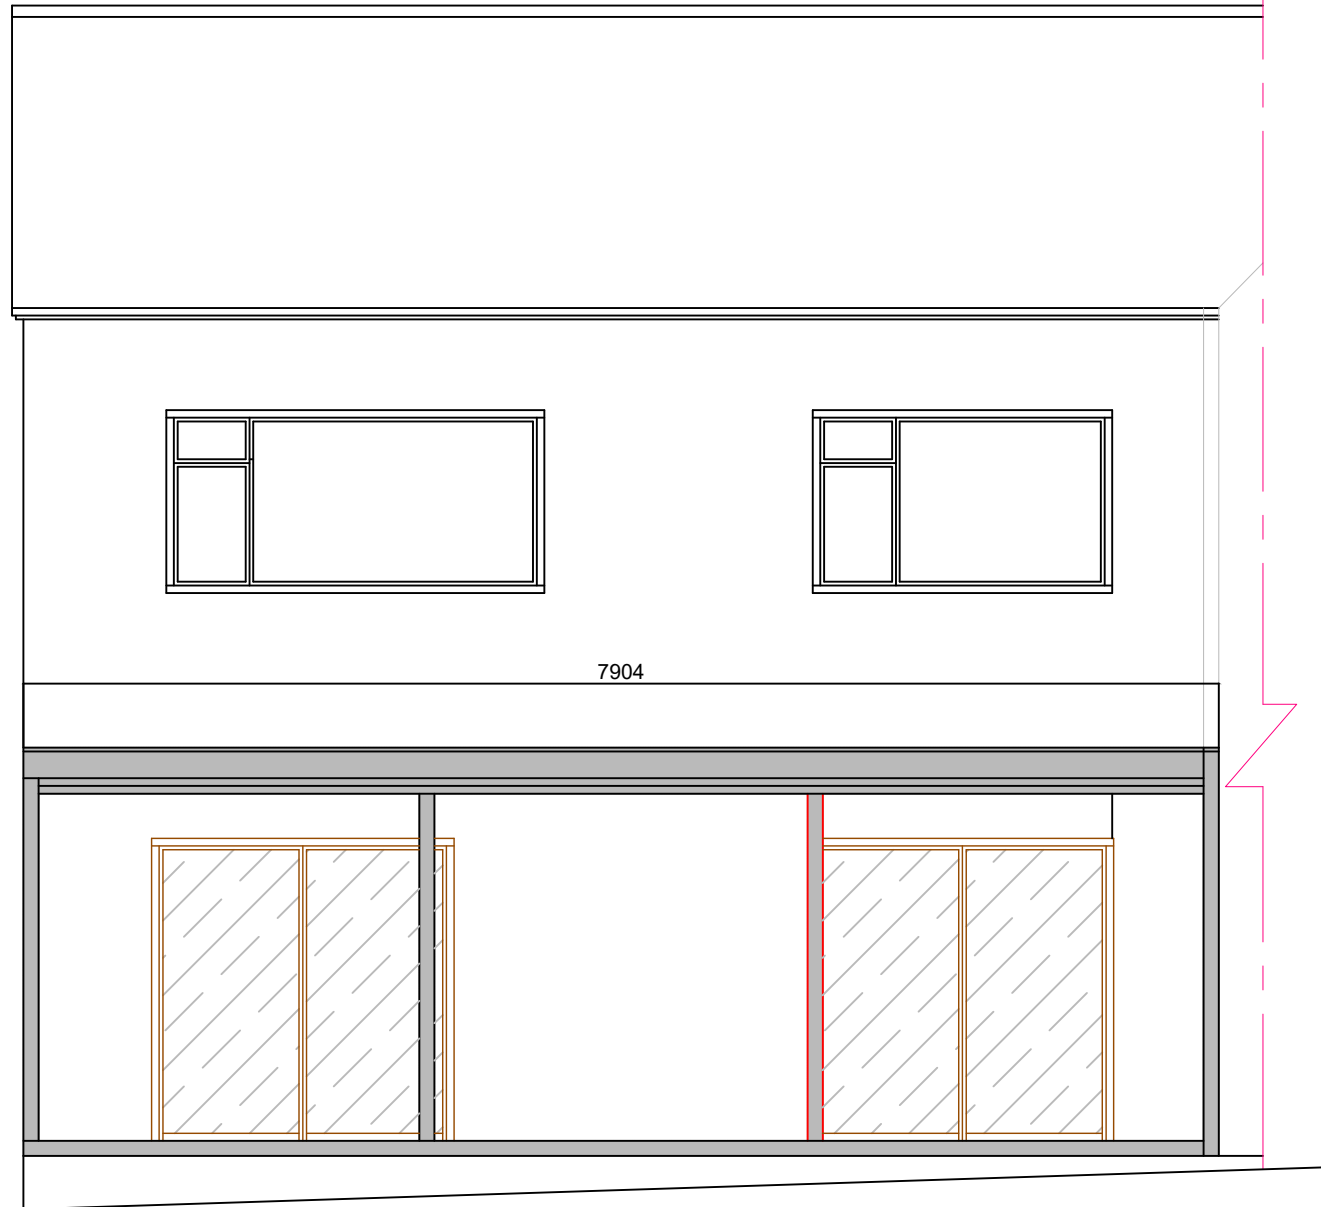

Proposed Part East Elevation

Proposed North Elevation

LAYOUT 11 Granville Road Leicester	DRAWINGS Veranda Elevations	Scale 1:50 @ A4
	Date March 2021	For Mr. Micura