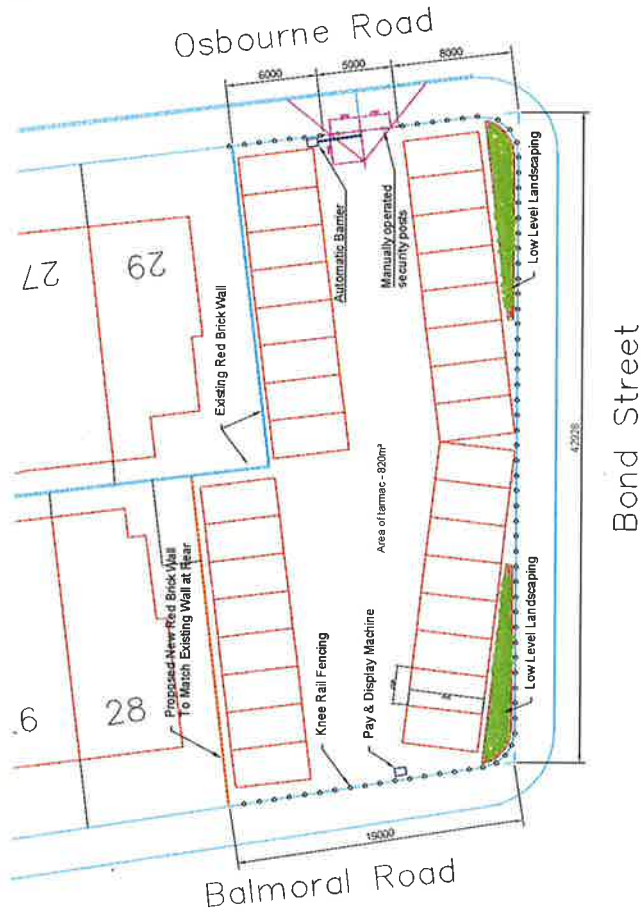

Reproduction in whole or in part is prohibited without the prior permission of BLACKPOOL PLEASURE BEACH LTD.
Do not scale from this drawing.

Rev No	Revision Note	Date	Checked

BLACKPOOL PLEASURE BEACH Ltd.
525 The Promenade, Ocean Boulevard
Blackpool, Lancashire, FY4 1EZ
Tel: (+44) 01253 341033
Fax: (+44) 01253 407608

Location
LOCATION
Drawing Title
Long Stay Guest Car Park

Drawn by	Checked by	Date	Scale
B.Hume		06/03/2019	1:500@A4

Drawing Number	Revision
B-BPB-3986-GA	-

Drawing Status
DRAWING STATUS