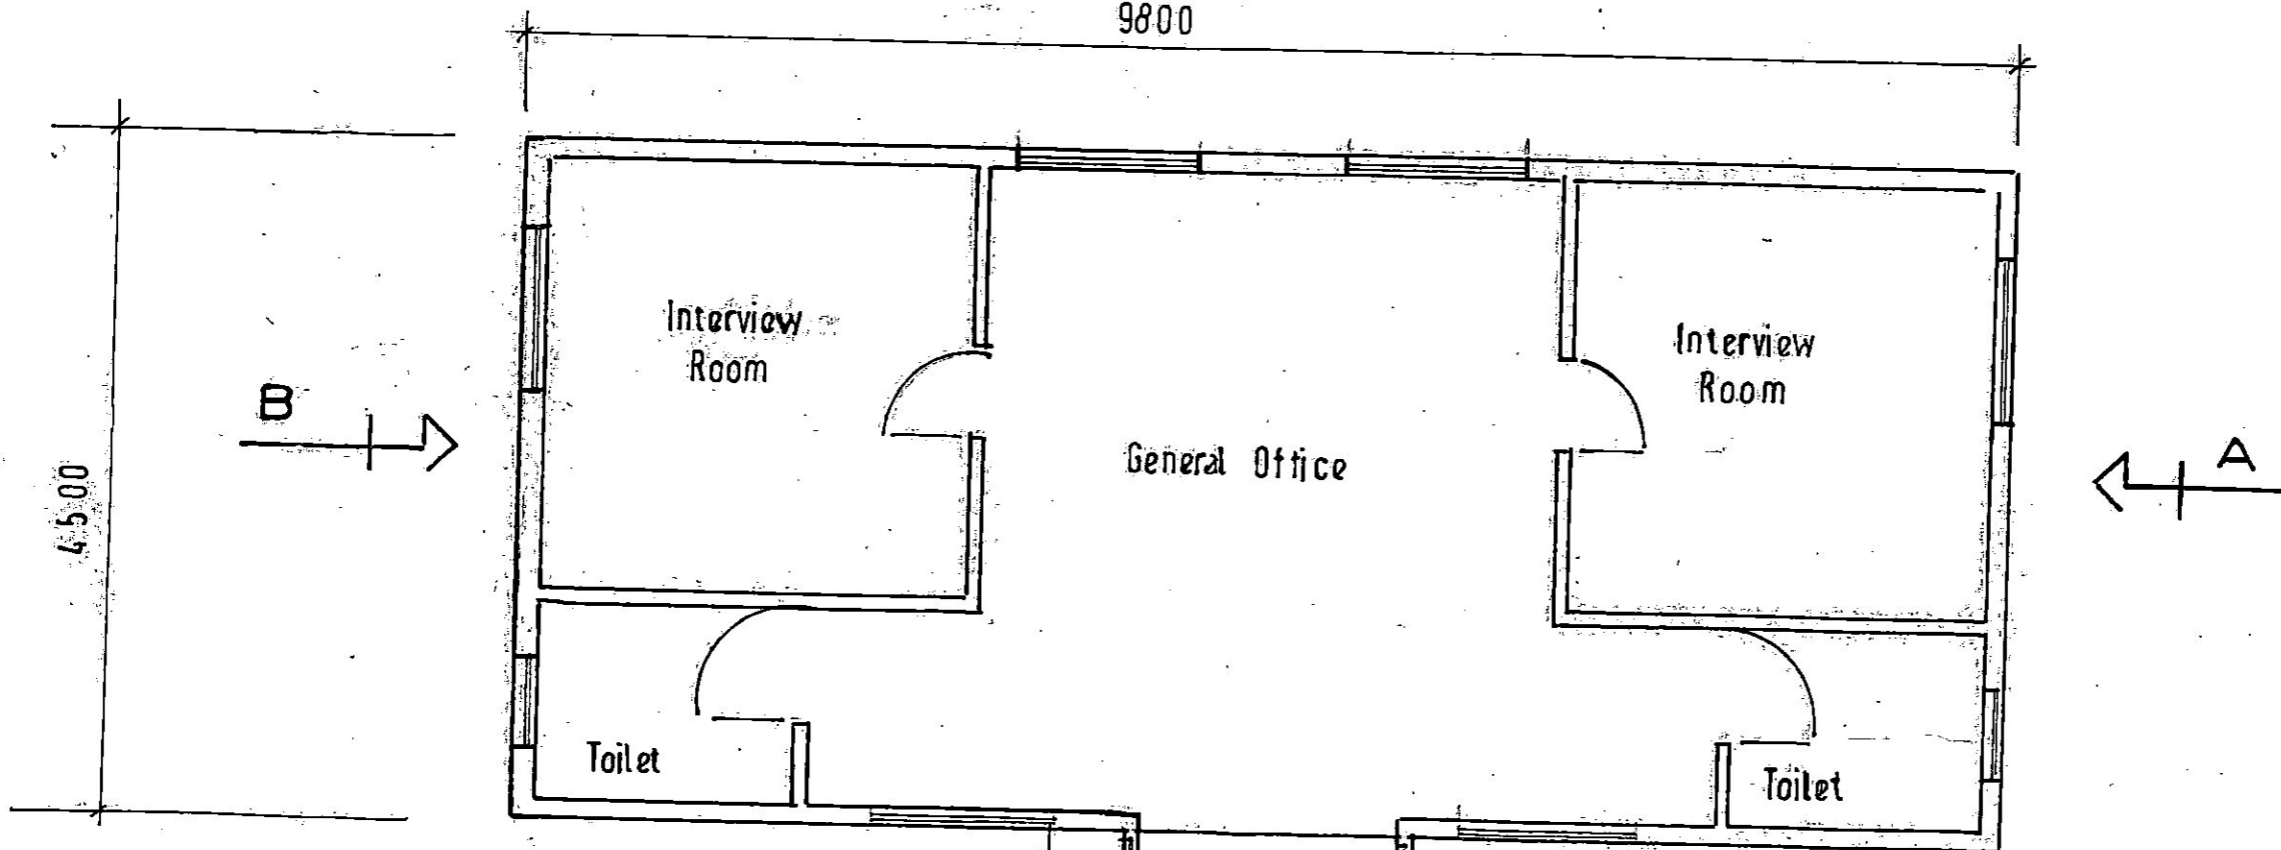

View A View B
To Opposite Hand

9800

6500

Proposed Floor Plan

1900

1900

Restoration Of Barn Adjacent To Moat Farm	Dwg No 100
Powdermill Lane. Leigh, Kent, TN11 8PY.	Scale 1/50
	Date. 01 03 21
	By R.M.B.