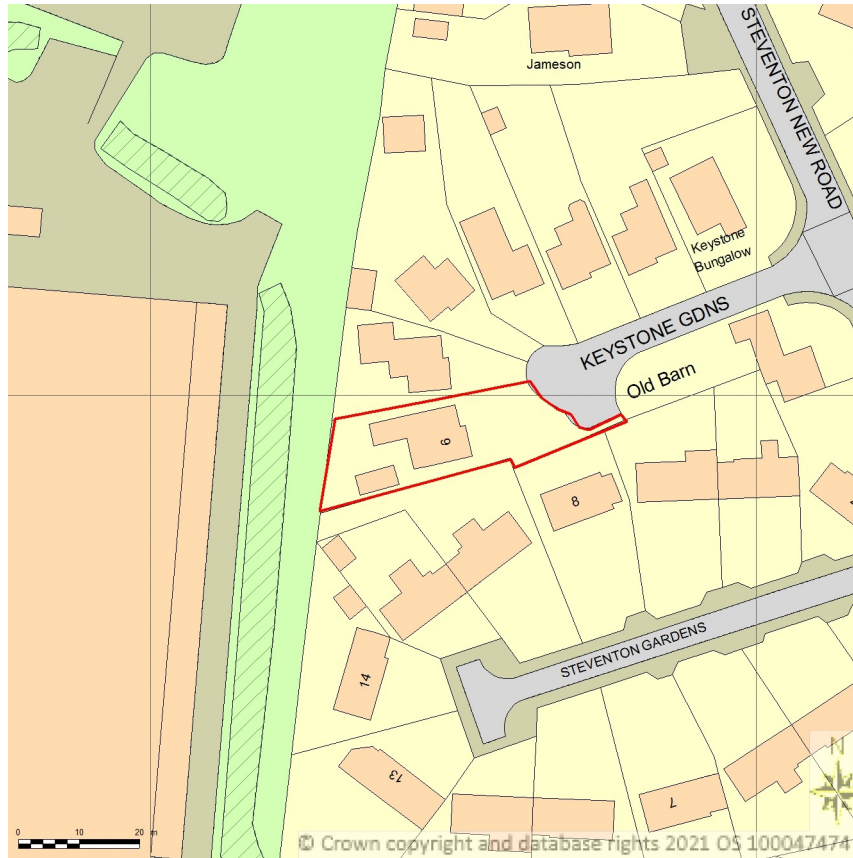

SITE LOCATION PLAN

AREA 2 HA

SCALE: 1:1250 on A4

CENTRE COORDINATES: 351847 , 274494

Supplied by Streetwise Maps Ltd

www.streetwise.net

Licence No: 100047474

18:42:49 27/04/2021