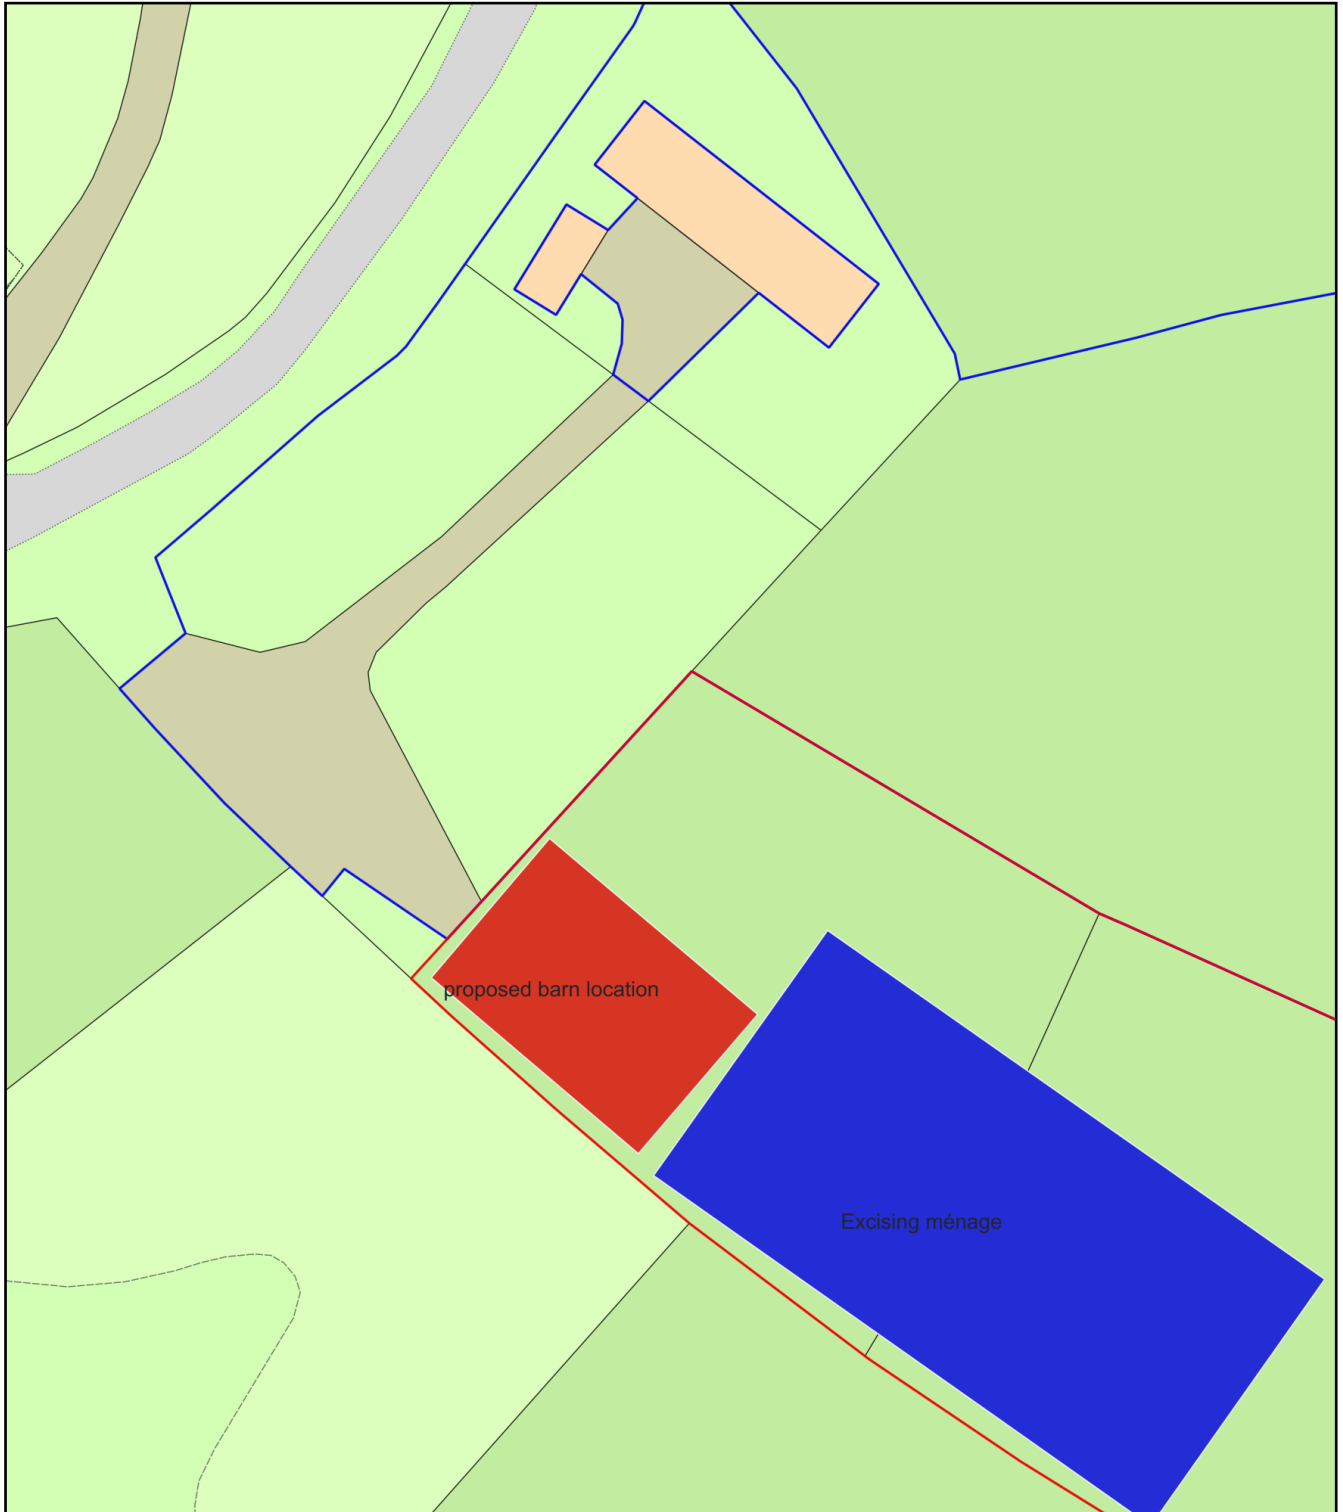

# block plan

Plan Produced for: c lewis  
Date Produced: 27 Apr 2021  
Plan Reference Number: TQRQM21117093950610  
Scale: 1:500 @ A4