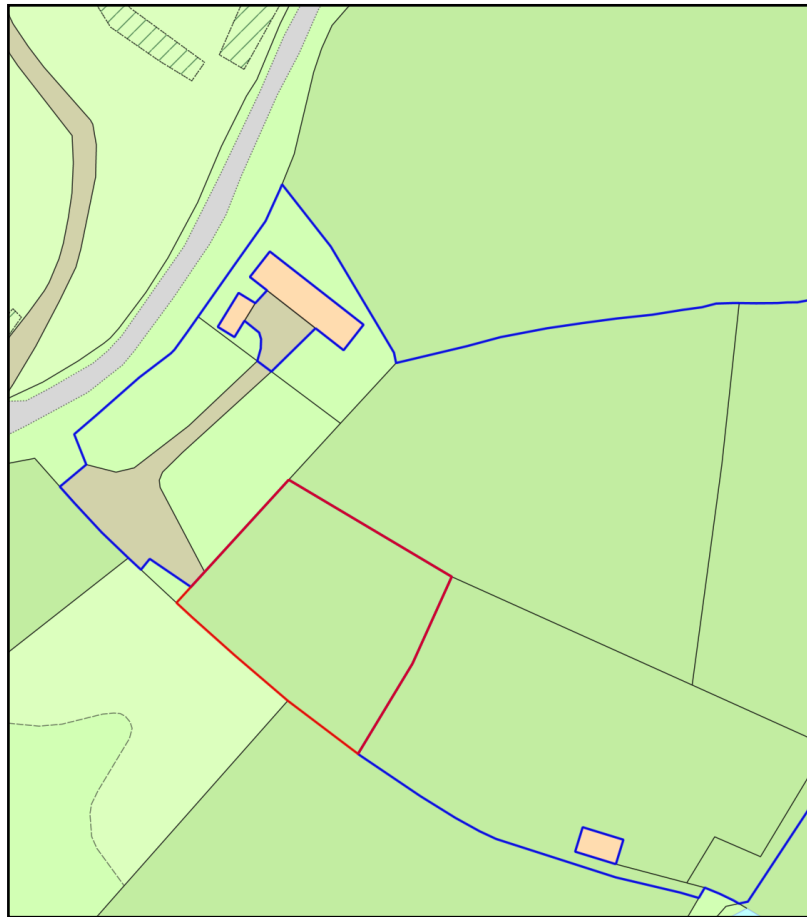

location

Plan Produced for: c lewis
Date Produced: 27 Apr 2021
Plan Reference Number: TQRQM21117091956921
Scale: 1:1250 @ A4