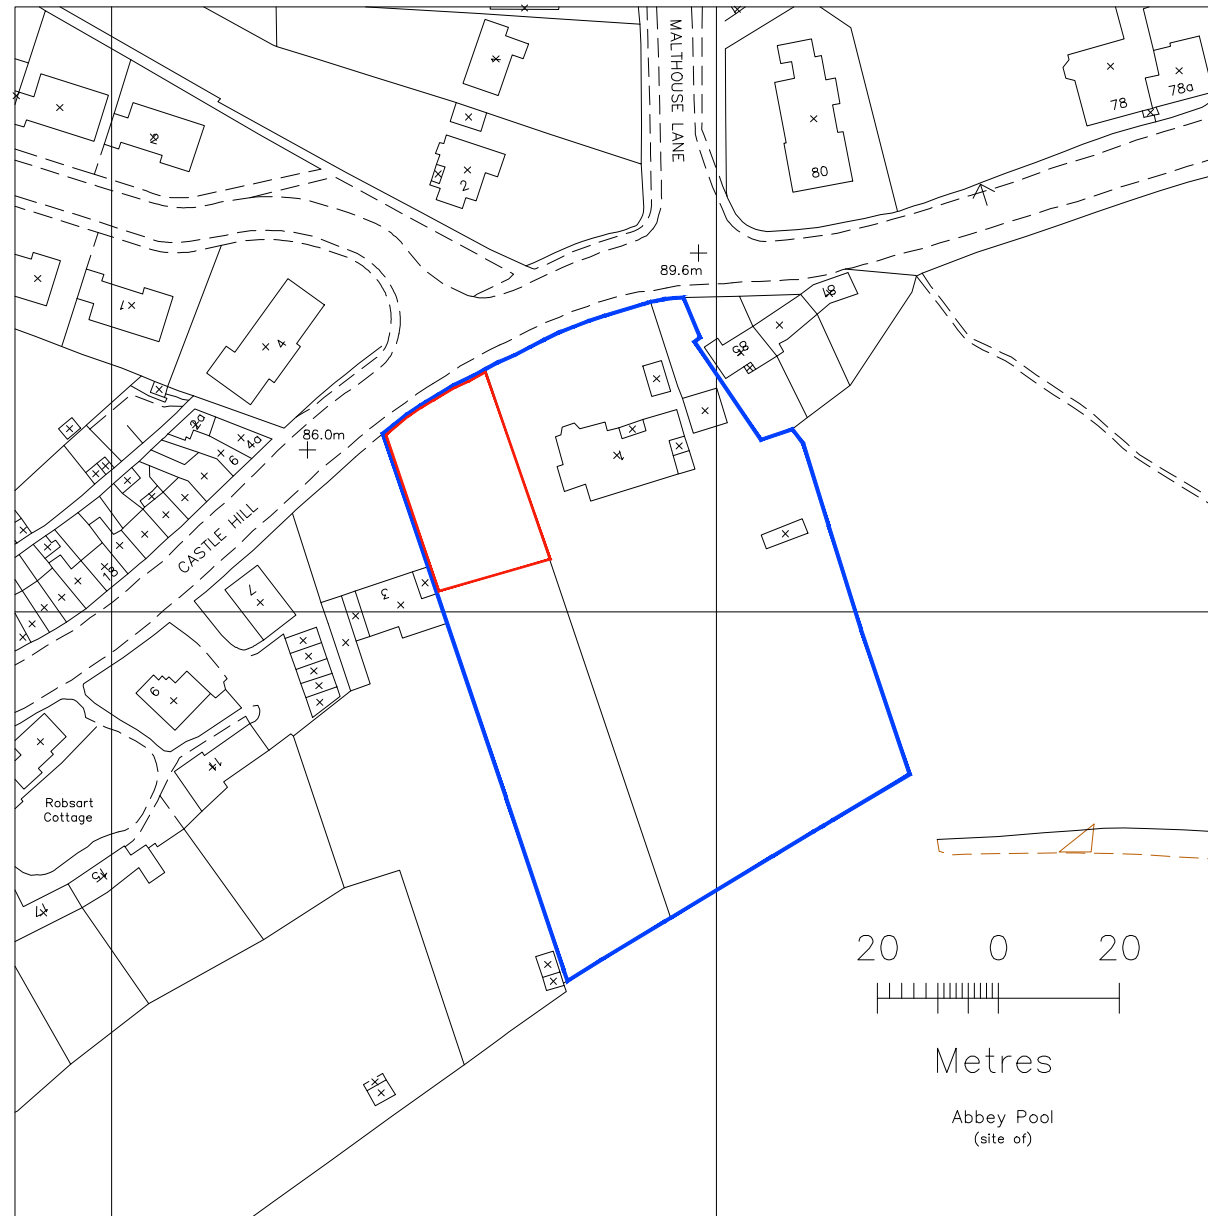

2725.00m

2725.00m

724

724

2723.00m

2723.00m

Based on OS survey by others.  
 Drawings Copyright of Michael Ramus Architects and not to  
 be passed to any other party without written consent.

Proposed single bed bungalow,  
 Castle Hill, Kenilworth

Location Plan

Mr C Edwards  
 Turlington (International) Ltd

1: 1250 @ A3

1538-LP-01

April 19

Planning

**Michael Ramus Architects**  
 76 Priory Road, Kenilworth,  
 Warwickshire, CV8 1LQ  
 01926 512 400  
 info@ramus-architects.co.uk