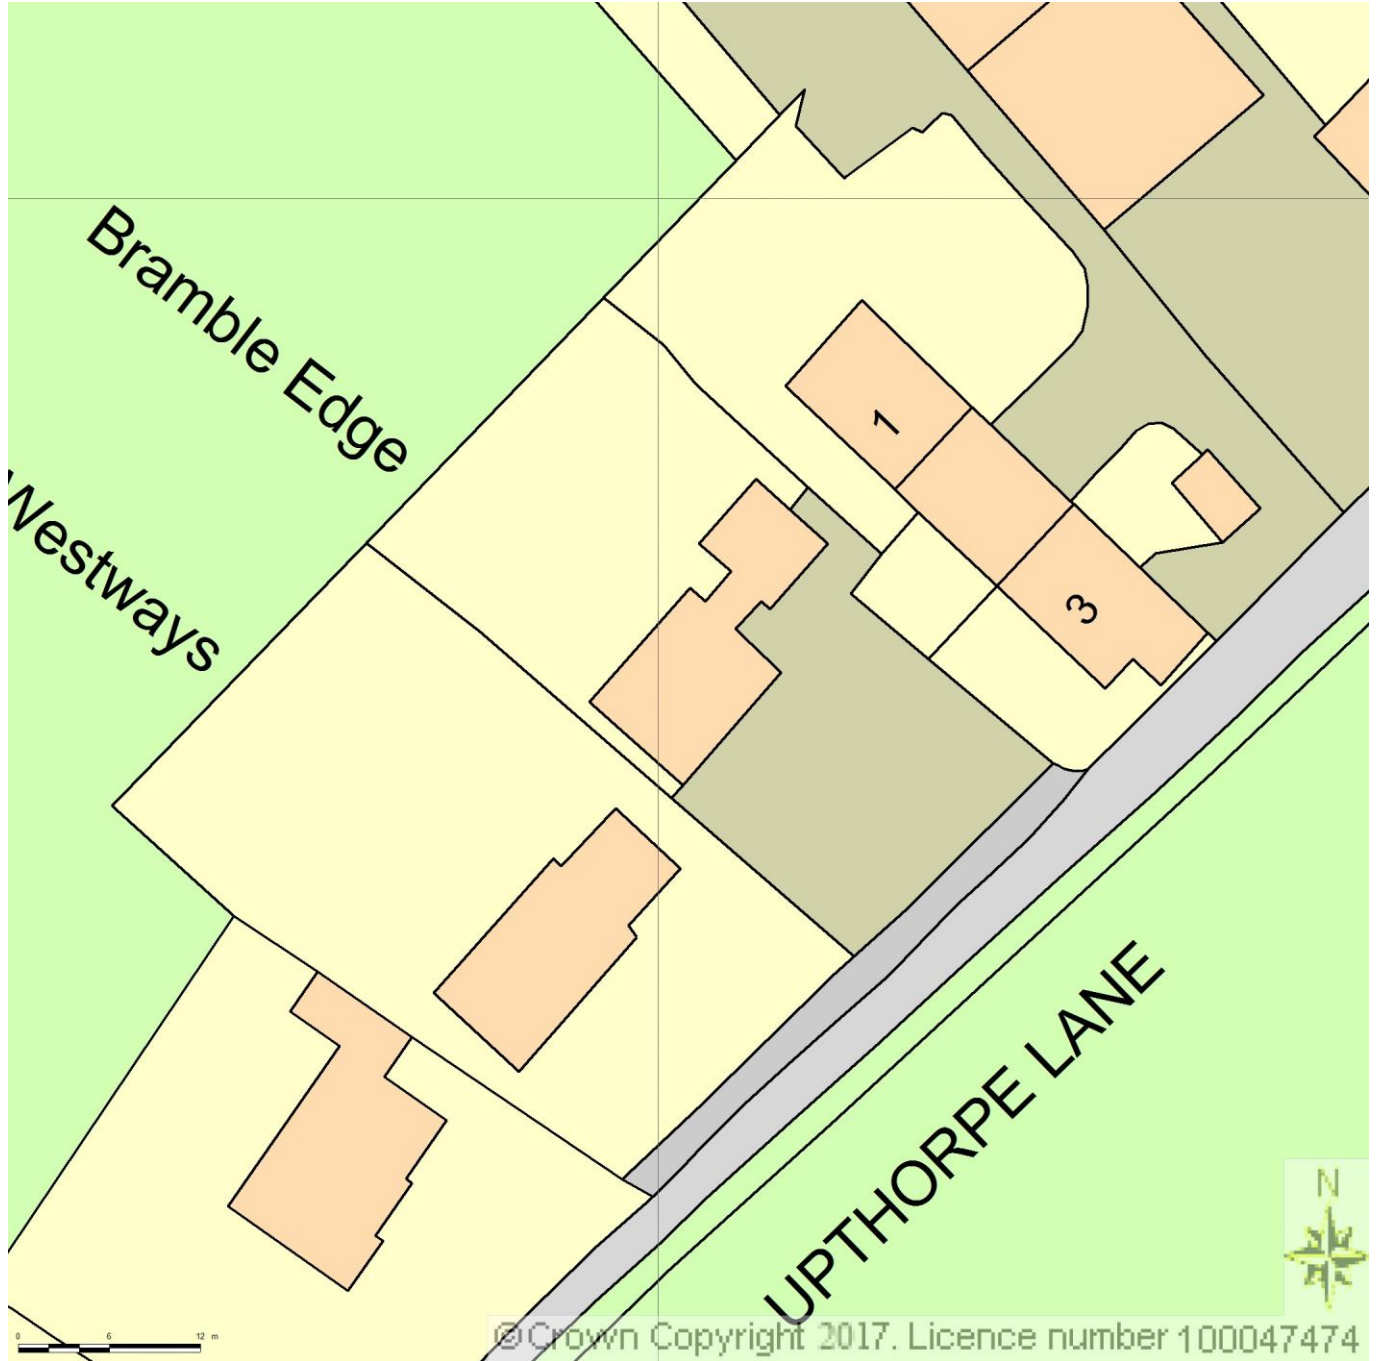

BLOCK/SITE PLAN
AREA 90m x 90m
SCALE 1:500 on A4
CENTRE COORDINATES: 375902, 200668

Supplied by Streetwise Maps Ltd
www.streetwise.net
Licence No: 100047474
08/02/2017 09:46:39