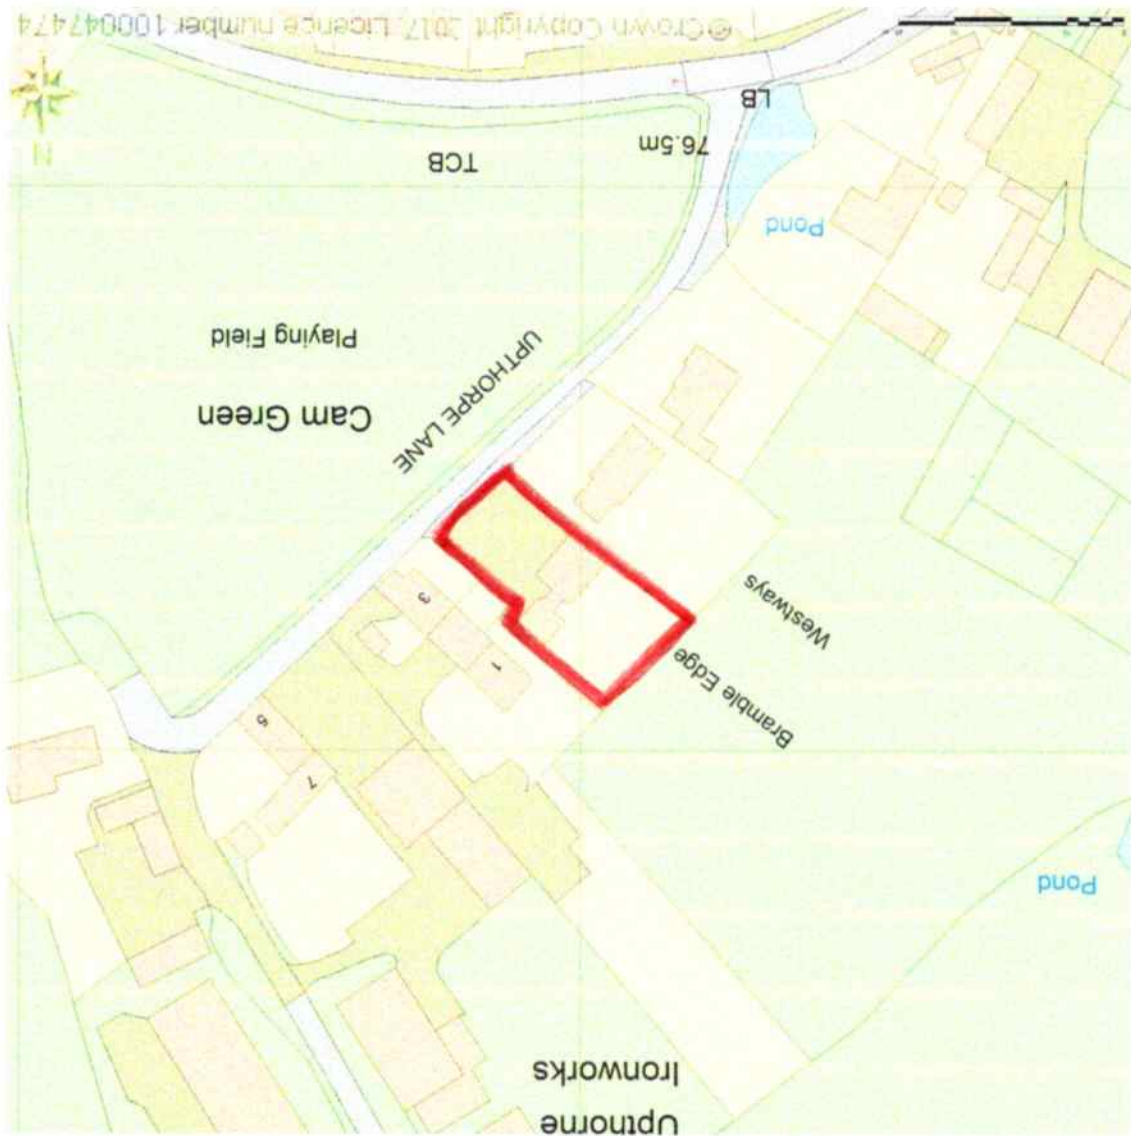

© Crown Copyright 2017. Licence number 100047474

Supplied by Streetwise Maps Ltd
 www.streetwise.net
 Licence No: 100047474
 08/02/2017 09:46:39

BLOCK/SITE PLAN
 AREA 90m x 90m
 SCALE 1:500 on A4
 CENTRE COORDINATES: 375902, 200668

SITE LOCATION PLAN
AREA 4 HA
SCALE 1:1250 on A4
CENTRE COORDINATES: 375902, 200668

Supplied by Streetwise Maps Ltd
www.streetwise.net
Licence No: 100047474
08/02/2017 09:47:44

© Crown Copyright 2017. Licence number 100047474