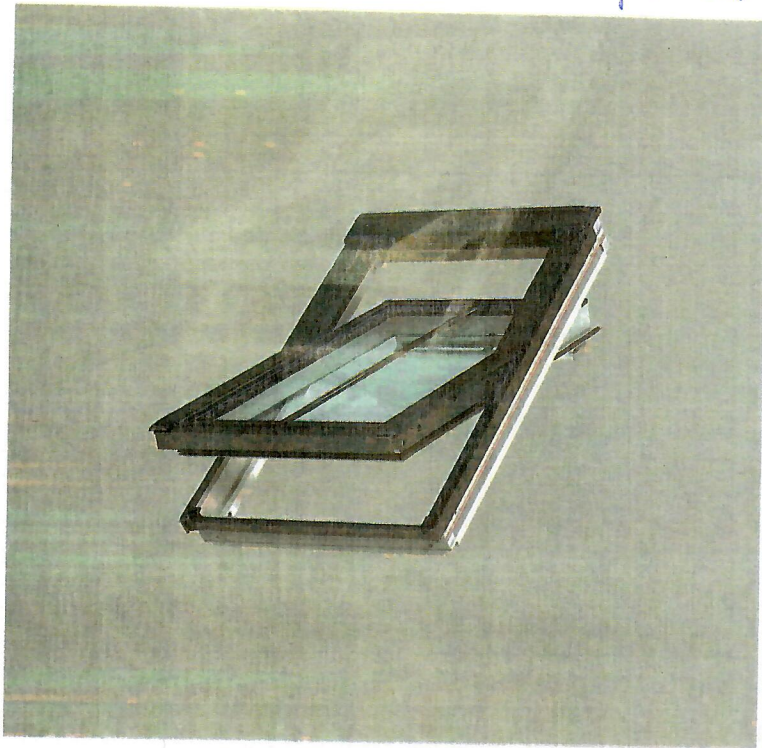

Condition 6 Proposed

Roof pitch

Centre-pivot, top operated

Top-hung, bottom operated *

* The window is suitable for roof pitches between 15°-55°, also suitable for roof pitches between 55° and 75° with special springs.

Read more about glazing specifications on p14.

Conservation

Conservation roof windows with glazing bar

Conservation roof windows are the perfect choice when planning dictates that a window of traditional external appearance is required. Its black exterior profiles and glazing bar blend seamlessly into the roof and match the original look of the building. It has the same technical features as a standard VELUX roof window.