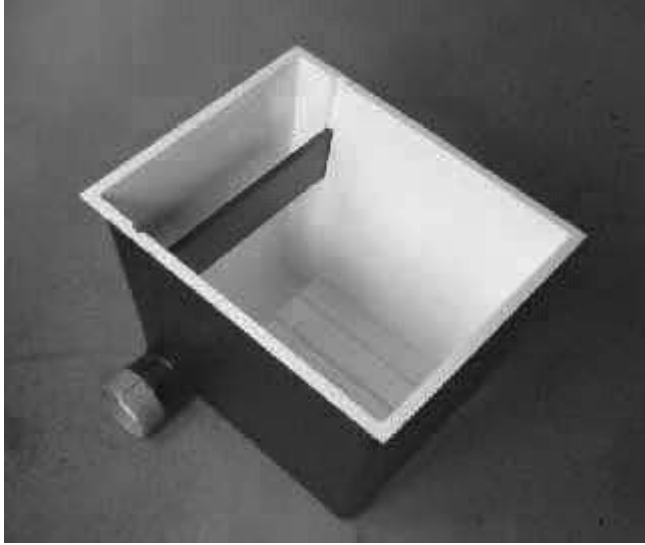

# Compact toilet components

Base box uninstalled. Retaining board fitted.

Trug fitted – liner not shown.

In the NatSol premises. ►

A soak box has been fitted on the wall behind. This is an optional extra.

Liner fitted inside trug.

An uninstalled compact showing how the pedestal sits on the base box.