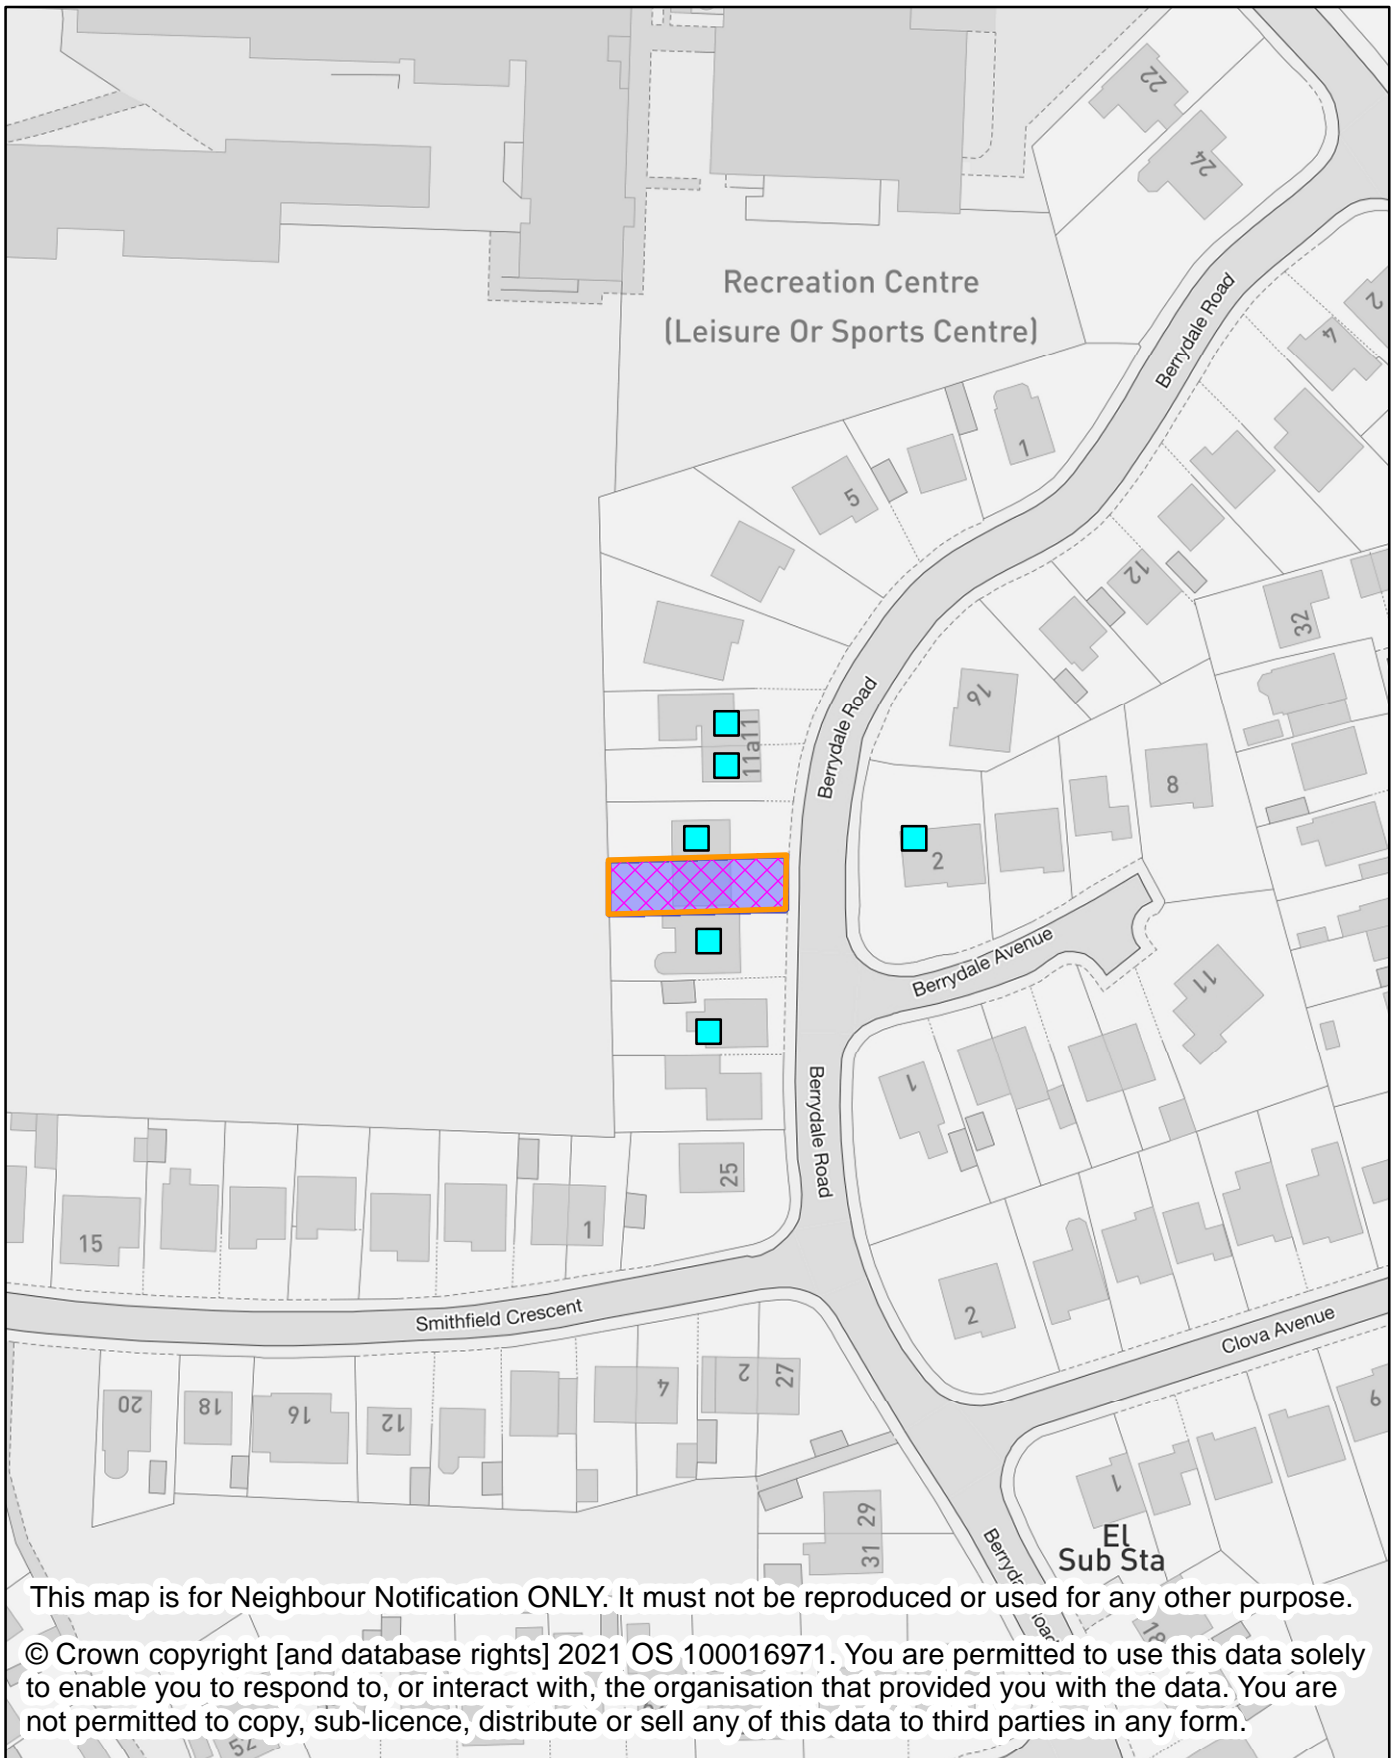

Perth & Kinross Council

NEIGHBOUR NOTIFICATION

Location Plan showing planning application site

This map is for Neighbour Notification ONLY. It must not be reproduced or used for any other purpose.

© Crown copyright [and database rights] 2021 OS 100016971. You are permitted to use this data solely to enable you to respond to, or interact with, the organisation that provided you with the data. You are not permitted to copy, sub-licence, distribute or sell any of this data to third parties in any form.