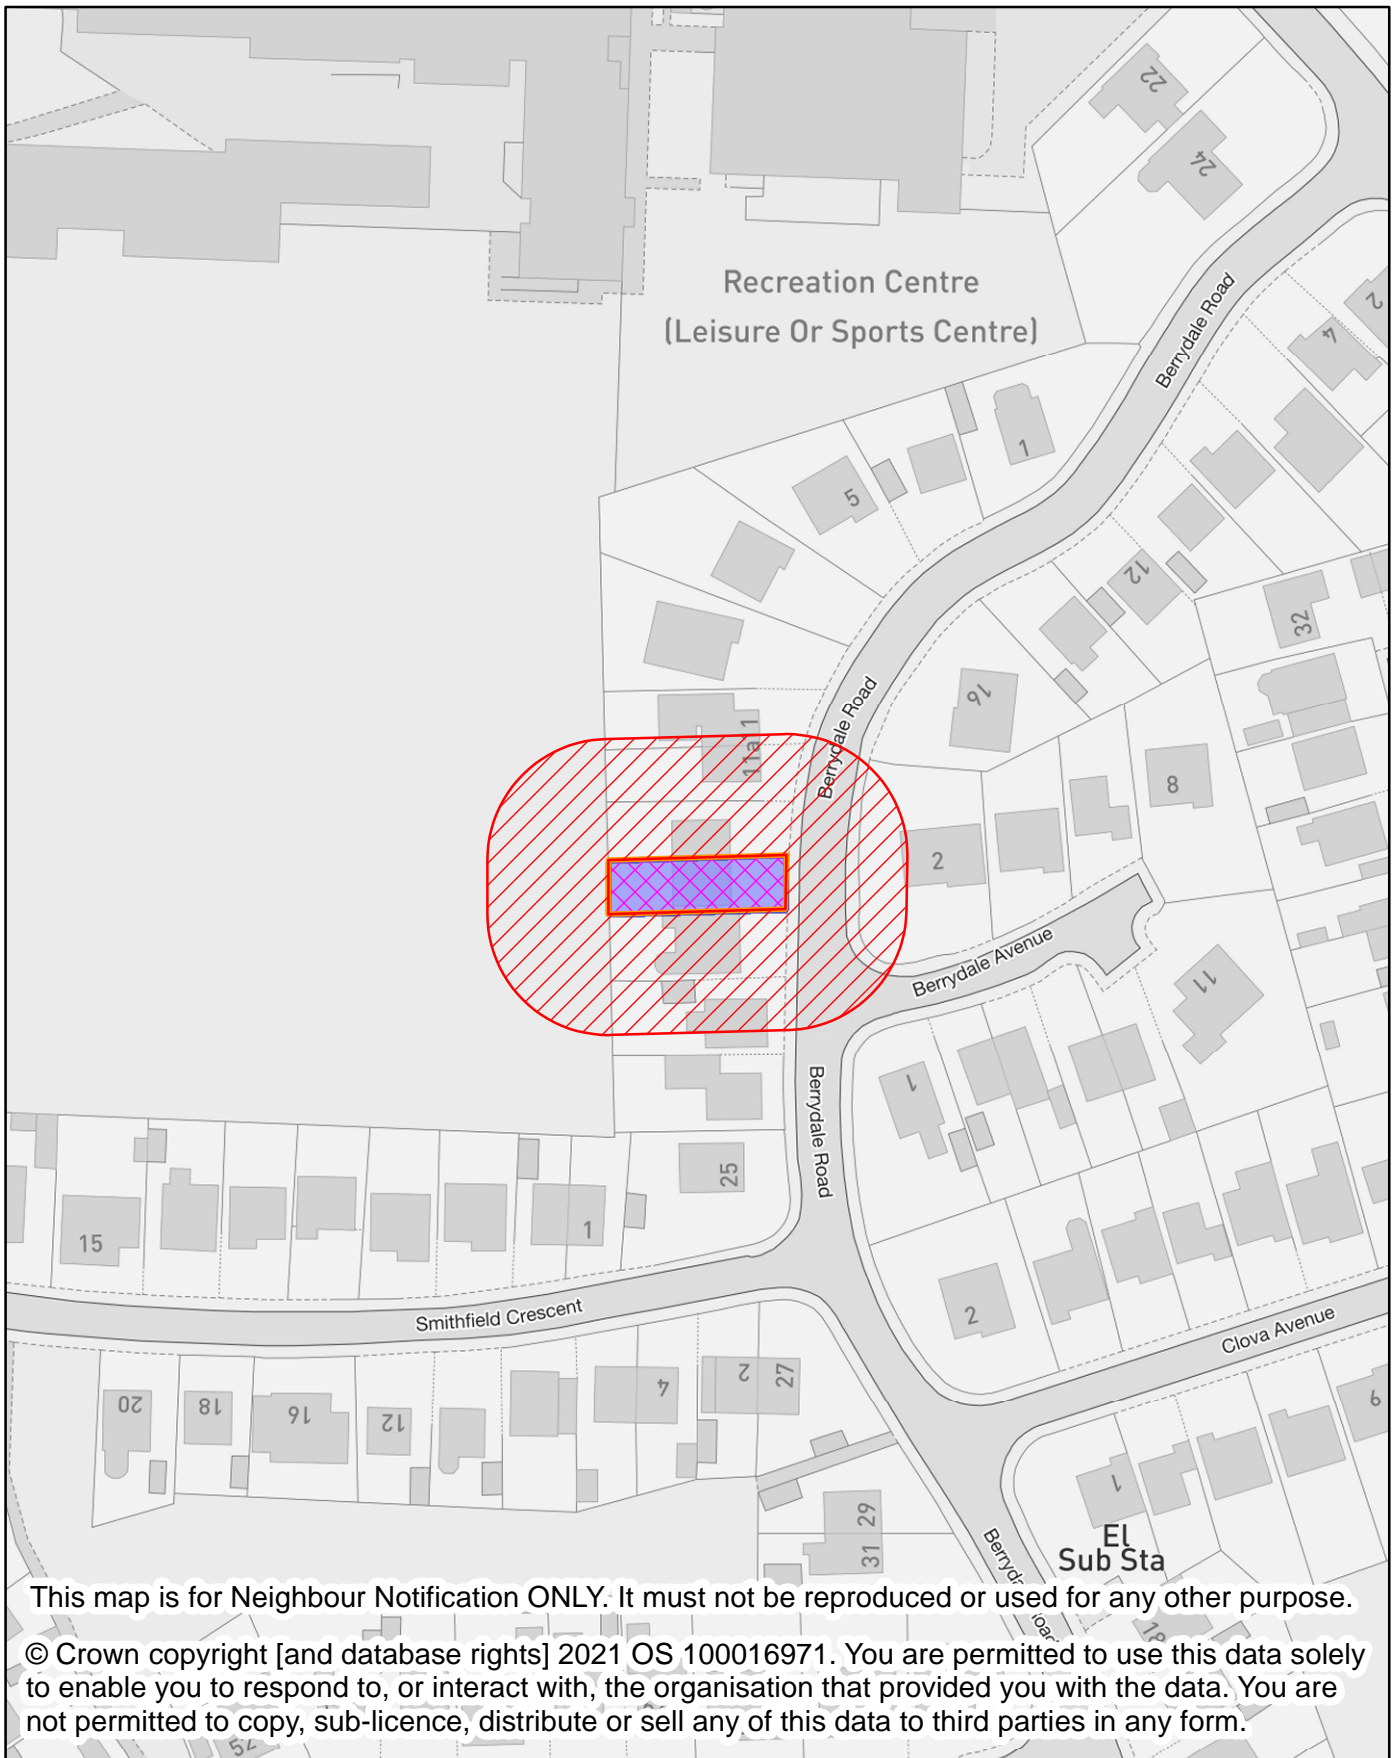

Perth & Kinross Council

NEIGHBOUR NOTIFICATION

Location Plan showing planning application site

This map is for Neighbour Notification ONLY. It must not be reproduced or used for any other purpose.

© Crown copyright [and database rights] 2021 OS 100016971. You are permitted to use this data solely to enable you to respond to, or interact with, the organisation that provided you with the data. You are not permitted to copy, sub-licence, distribute or sell any of this data to third parties in any form.