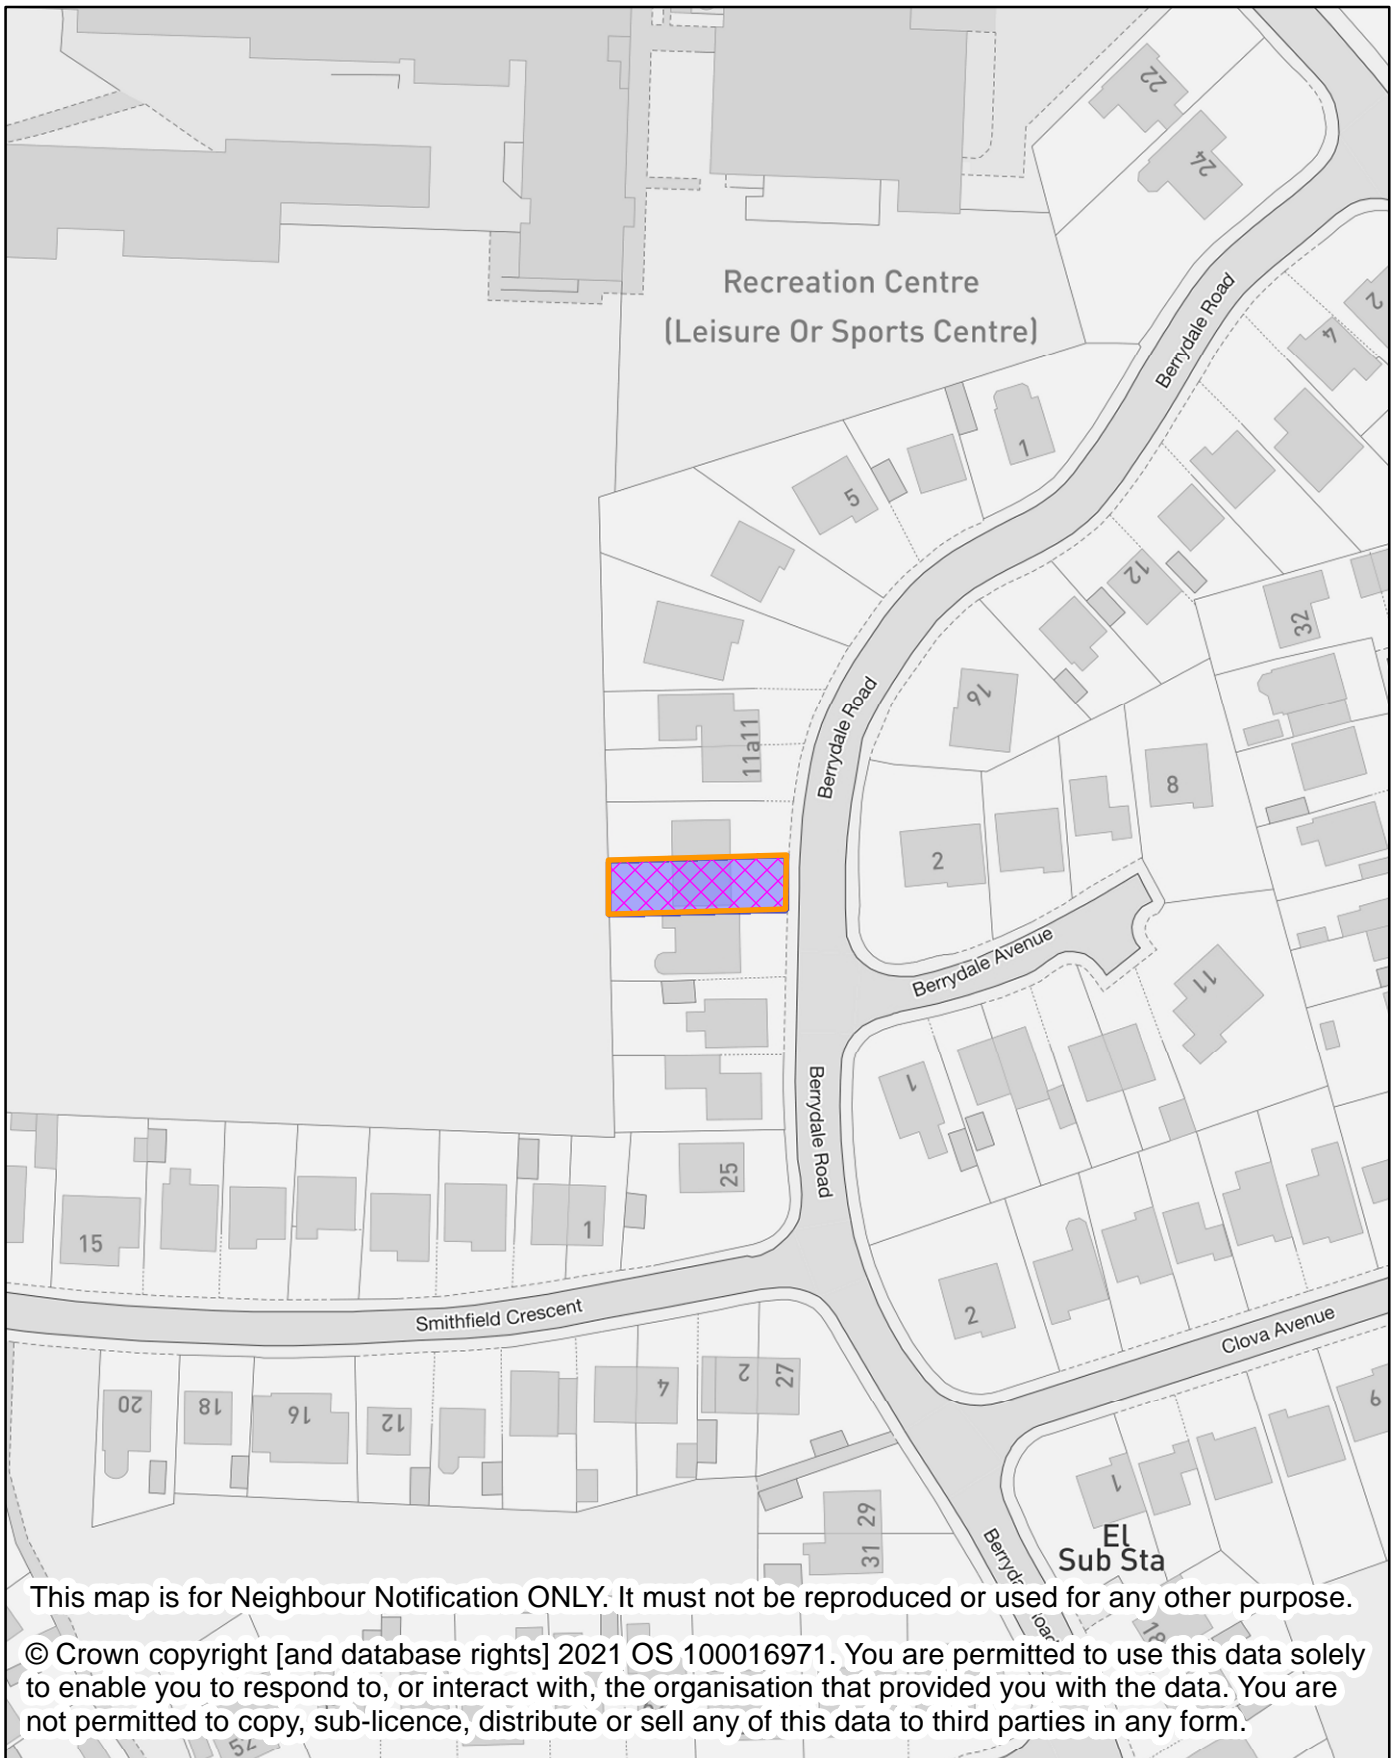

Perth & Kinross Council

NEIGHBOUR NOTIFICATION

Location Plan showing planning application site

This map is for Neighbour Notification ONLY. It must not be reproduced or used for any other purpose.

© Crown copyright [and database rights] 2021 OS 100016971. You are permitted to use this data solely to enable you to respond to, or interact with, the organisation that provided you with the data. You are not permitted to copy, sub-licence, distribute or sell any of this data to third parties in any form.