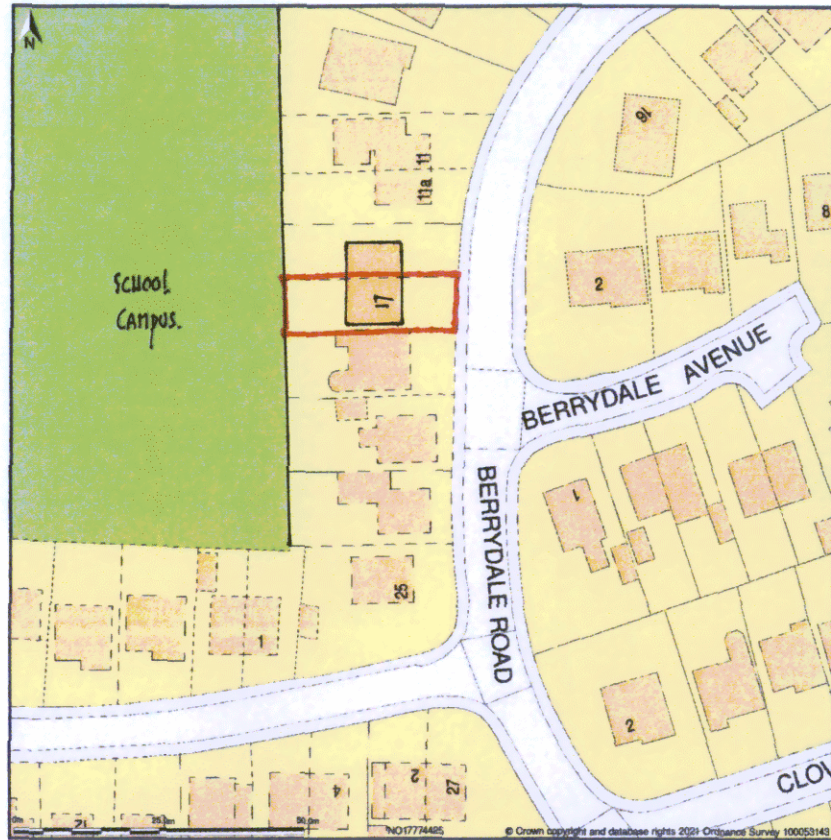

17, Berrydale Road, Blairgowrie, Perth And Kinross, PH10 6UA

Site Plan shows area bounded by: 317704.51, 744186.61 317845.93, 744328.03 (at a scale of 1:1250), OSGridRef: NO17774425. The representation of a road, track or path is no evidence of a right of way. The representation of features as lines is no evidence of a property boundary.

Produced on 20th Mar 2021 from the Ordnance Survey National Geographic Database and incorporating surveyed revision available at this date. Reproduction in whole or part is prohibited without the prior permission of Ordnance Survey. © Crown copyright 2021. Supplied by www.buyaplan.co.uk a licensed Ordnance Survey partner (100053143). Unique plan reference: #00613173-91EBA2