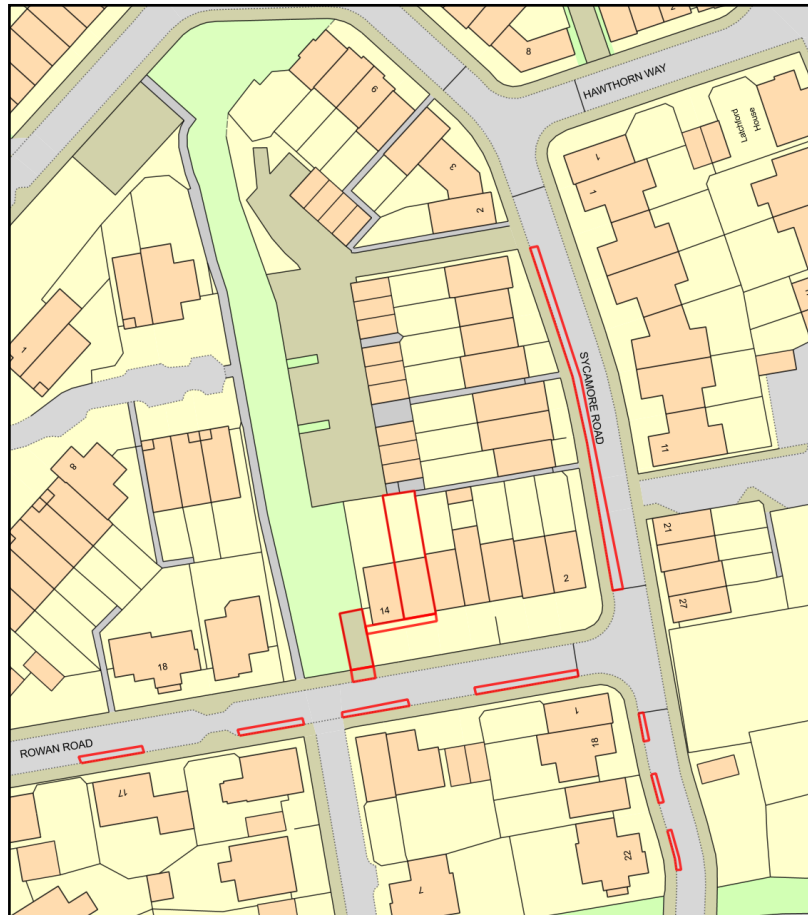

Location plan

Plan Produced for: Michael Powell
Date Produced: 30 Jan 2021
Plan Reference Number: TQRQM20319162719771
Scale: 1:1250 @ A4