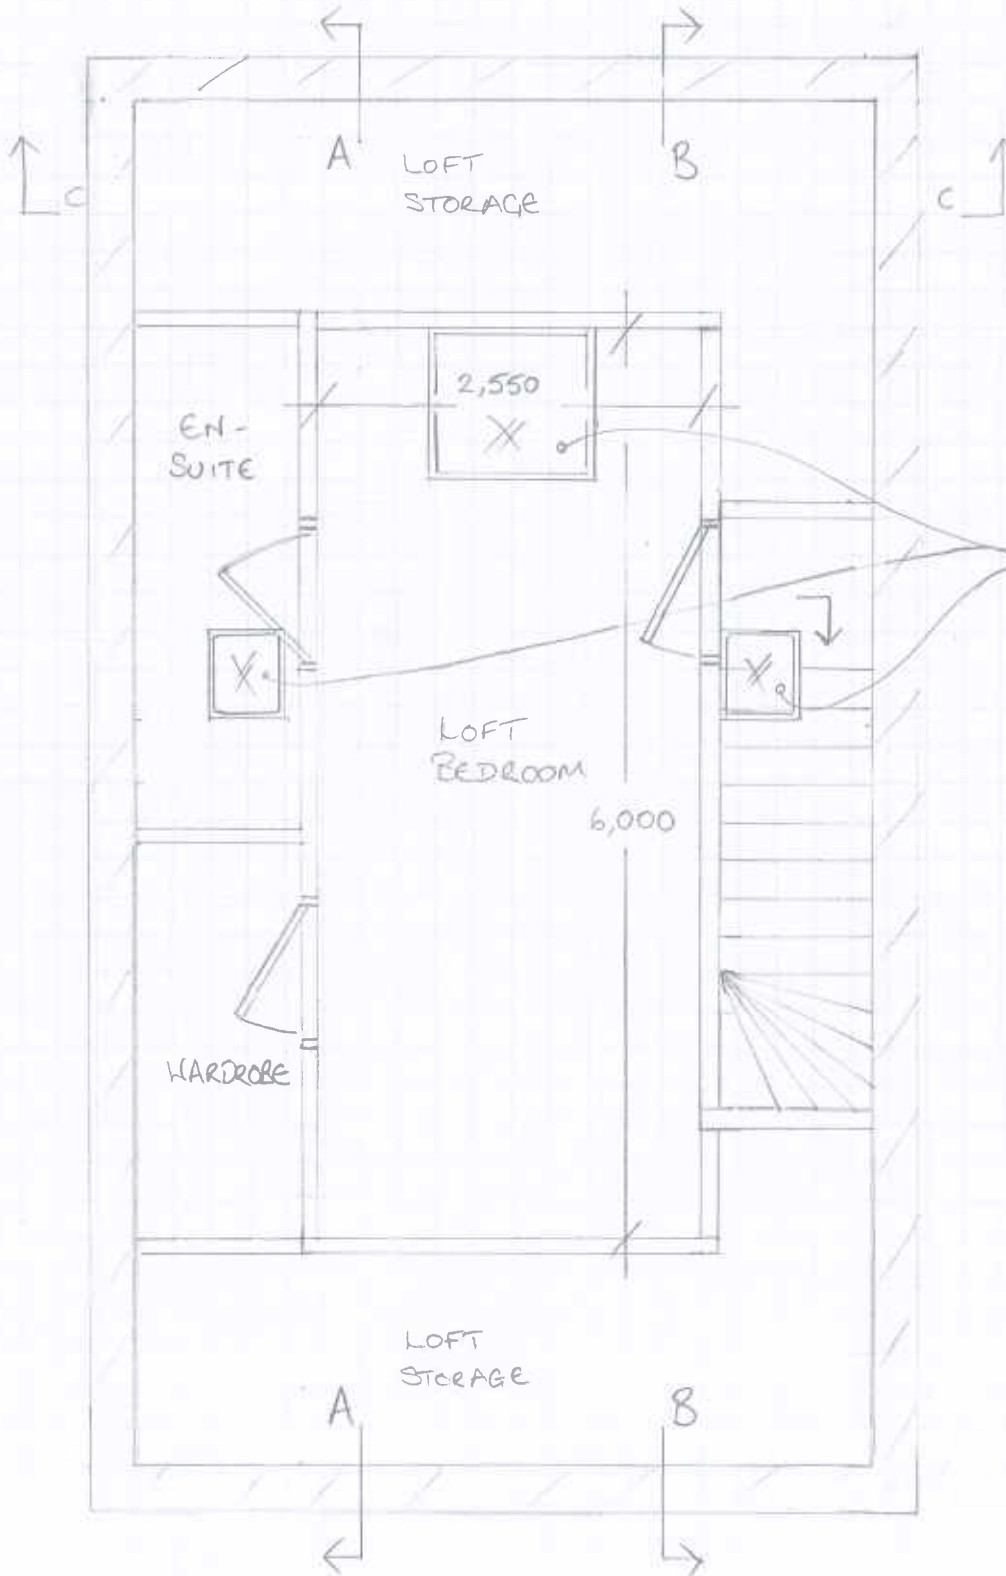

12 ROWAN ROAD, LINDFORD.

Date:

07-12-20

PROPOSED
LOFT PLAN

PROPOSED VELUX'S
IN ROOF

SCALE 1:50