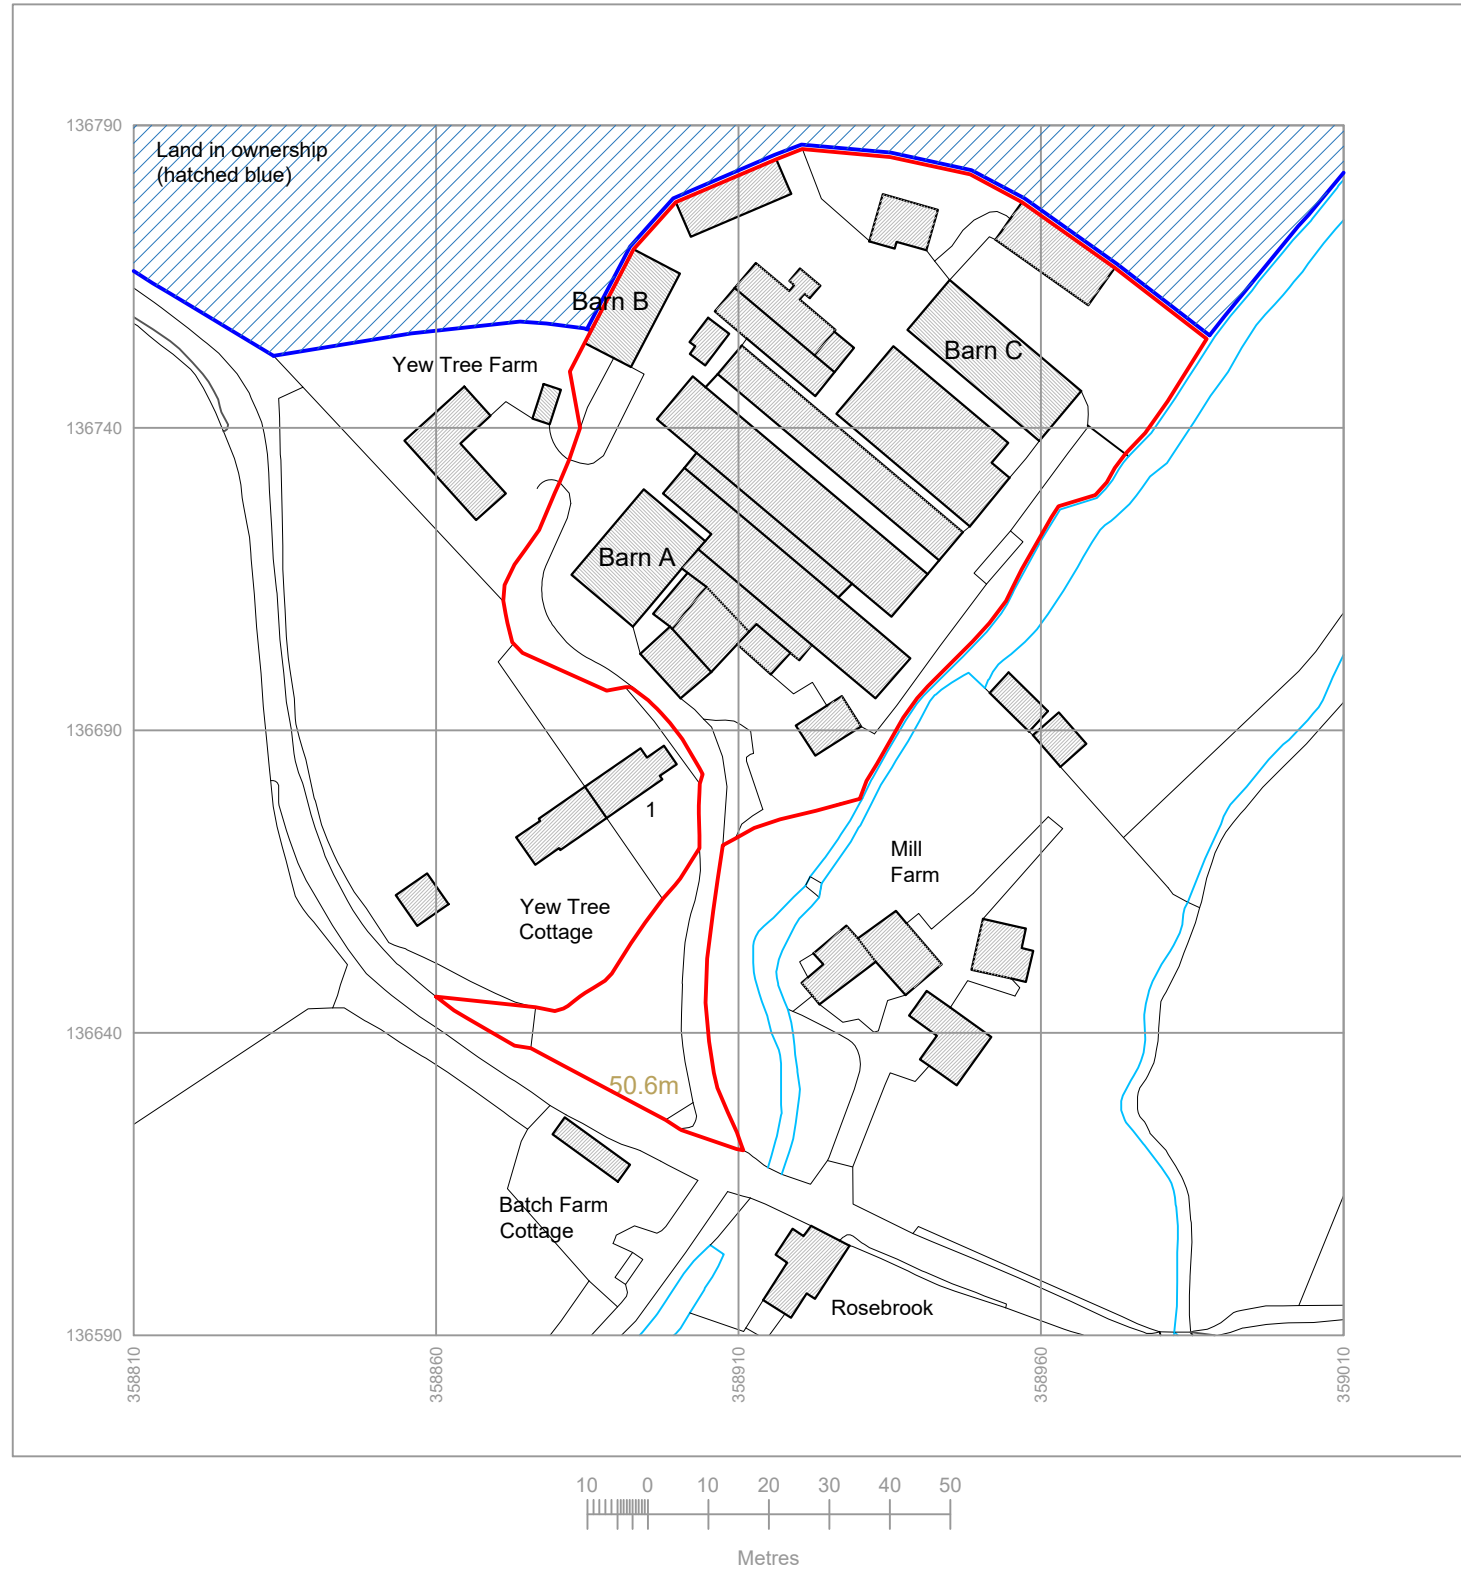

LOCATION PLAN DRAWING  
1:1250 SCALE

A		
Rev. Date		Details
JOB:	Conversion of Agricultural Buildings into Dwellings.	
CLIENT:		
ADDRESS:	Yew Tree Farm, East Pennard, Somerset, BA4 6TZ.	
Location Plan Drawing		
SCALE:	1:1250 @ A3	
DATE:	27 April 2021	
DWG No:	Yew Tree - 01	

Produced on 17 October 2019 from the Ordnance Survey National Geographic Database and incorporating surveyed revision available at this date.  
 This map shows the area bounded by 358810,136590 358810,136790 359010,136790 359010,136590  
 Reproduction in whole or part is prohibited without the prior permission of Ordnance Survey.  
 Crown copyright 2019. Supplied by copla ltd trading as UKPlanningMaps.com a licensed Ordnance Survey partner (100054135).  
 Data licenced for 1 year, expiring 17 October 2020. Unique plan reference: v4c/396393/537837