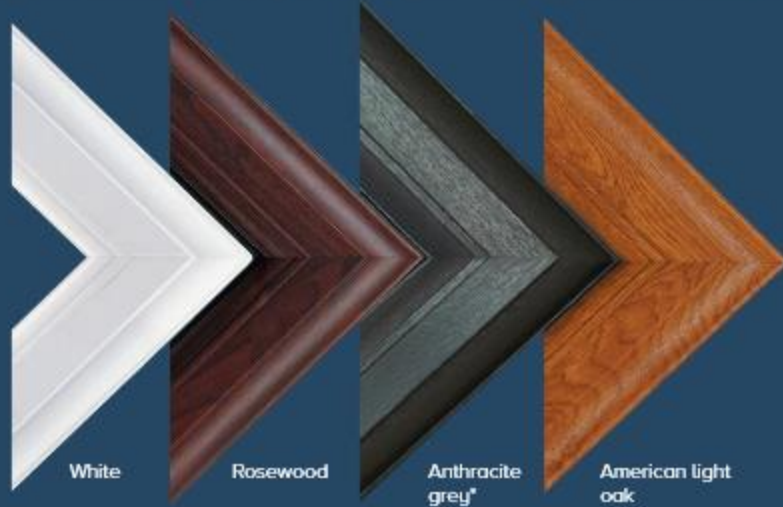

Colours

In addition to our white finish, Lorimer windows and doors can also be foiled in rosewood, anthracite grey and American light oak woodgrains. The window or door frames can have a matching woodgrain finish on the inside* or, if you want to

make the most of the light in your room, you can choose white instead. The contoured shape of our Lorimer window, combined with the woodgrain Renolit foil, give it colour and texture, and also means that our woodgrain finishes look and feel like real wood.

White

Rosewood

Anthracite grey*

American light oak

*Anthracite grey only available with white internal colour

Window handles

Our range of handles complements the window perfectly in terms of colour and form, with a choice of black, bright chrome, white, graphite and bright gold.