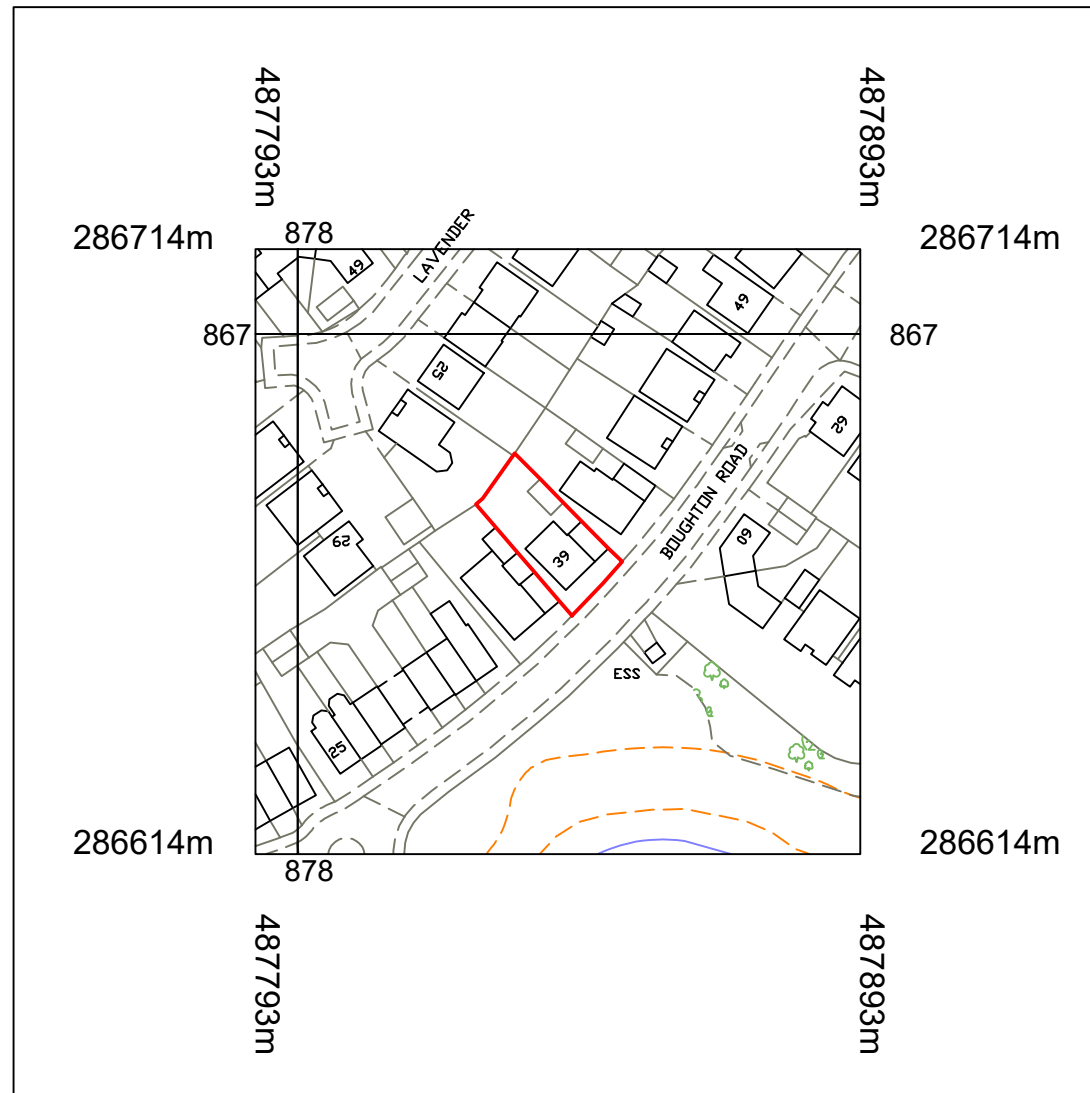

Latitude VectorMap

39 Boughton Road, Corby, NN18 8NY

Site location plan 1:1250

Metres

© Crown copyright and database rights 2021 OS 100038864

Reproduction in whole or in part is prohibited
without the permission of Ordnance Survey.

Metres

39 Boughton Road, Corby, NN18 8NY

Site layout plan 1:500

© Crown copyright and database rights 2021 OS 100038864

Reproduction in whole or in part is prohibited
without the permission of Ordnance Survey.