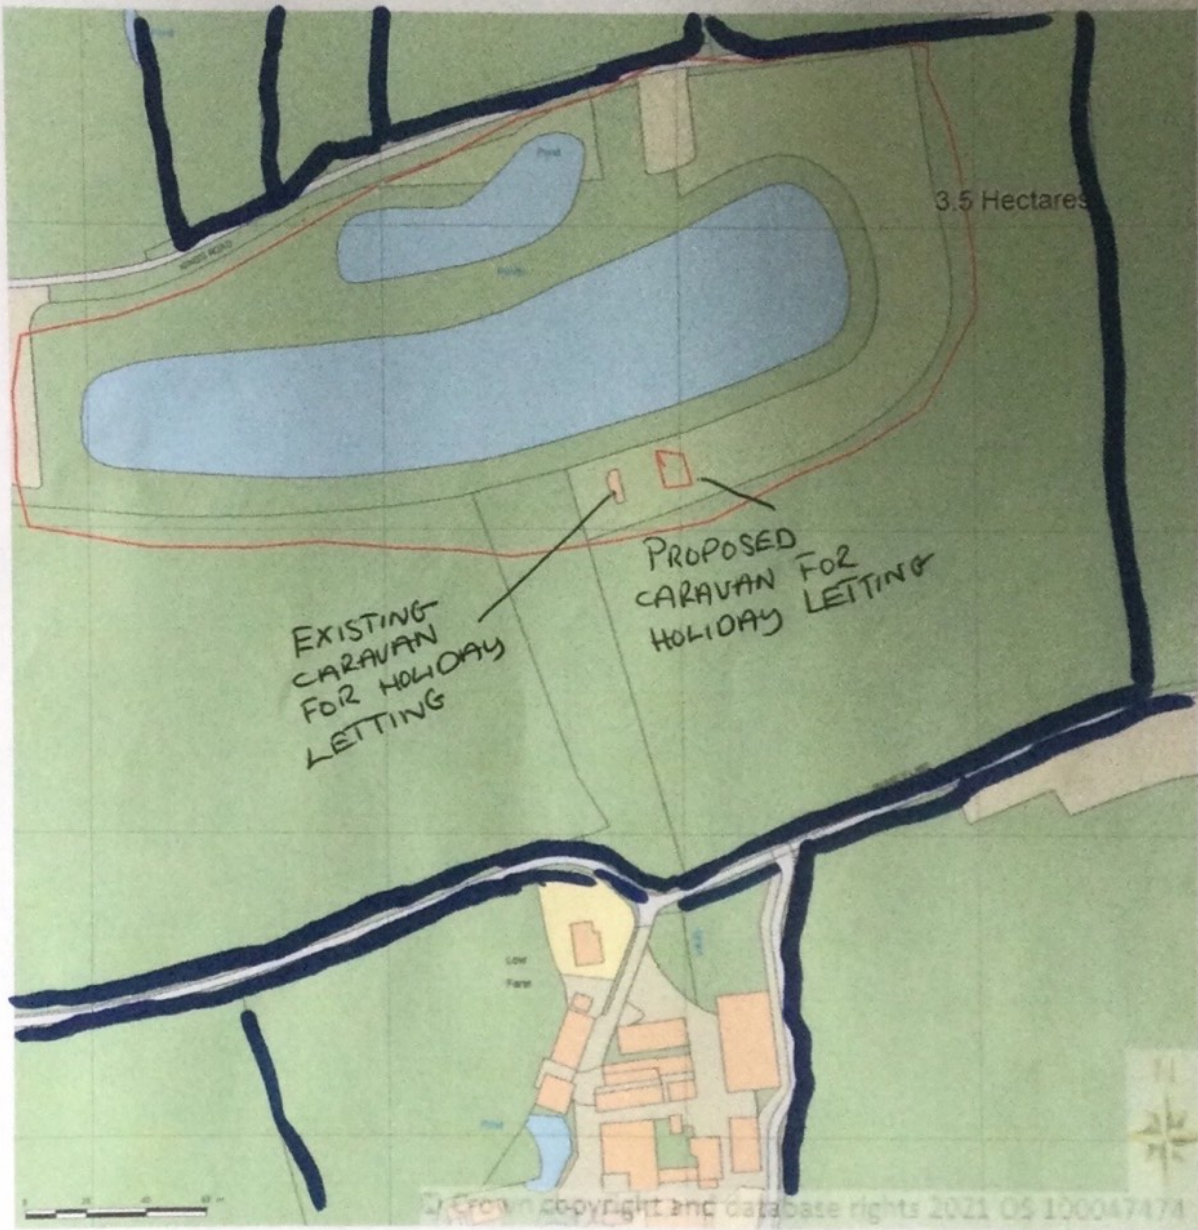

SITE LOCATION PLAN
AREA 16 HA
SCALE 1:2500 on A4
CENTRE COORDINATES: 627474, 293370

Supplied by Streetwise Maps Ltd
www.streetwise.net
Licence No: 100047474
29/04/2021 14:20:40