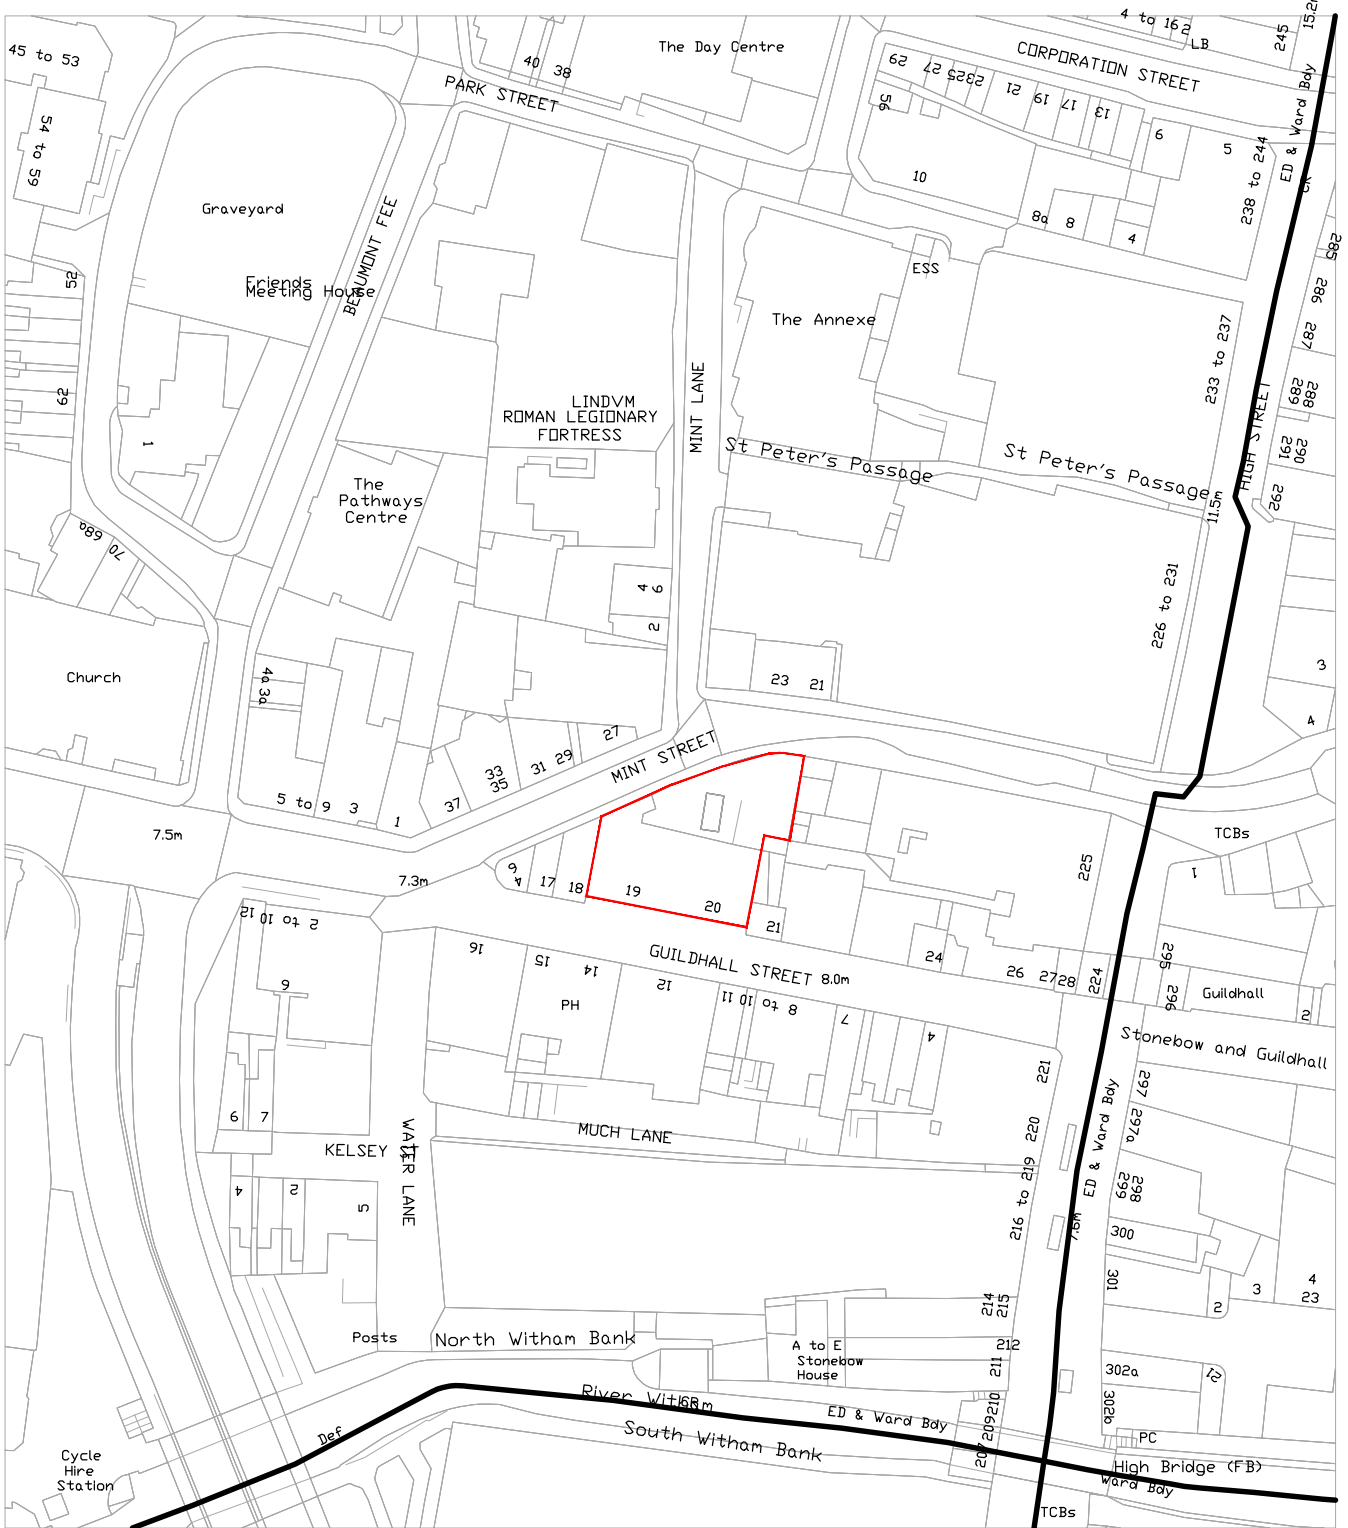

THE MAILBOX

20 GUILDHALL STREET LINCOLN LN1 1TR

SITE BLOCK PLAN
Scale 1:1250 @ A4