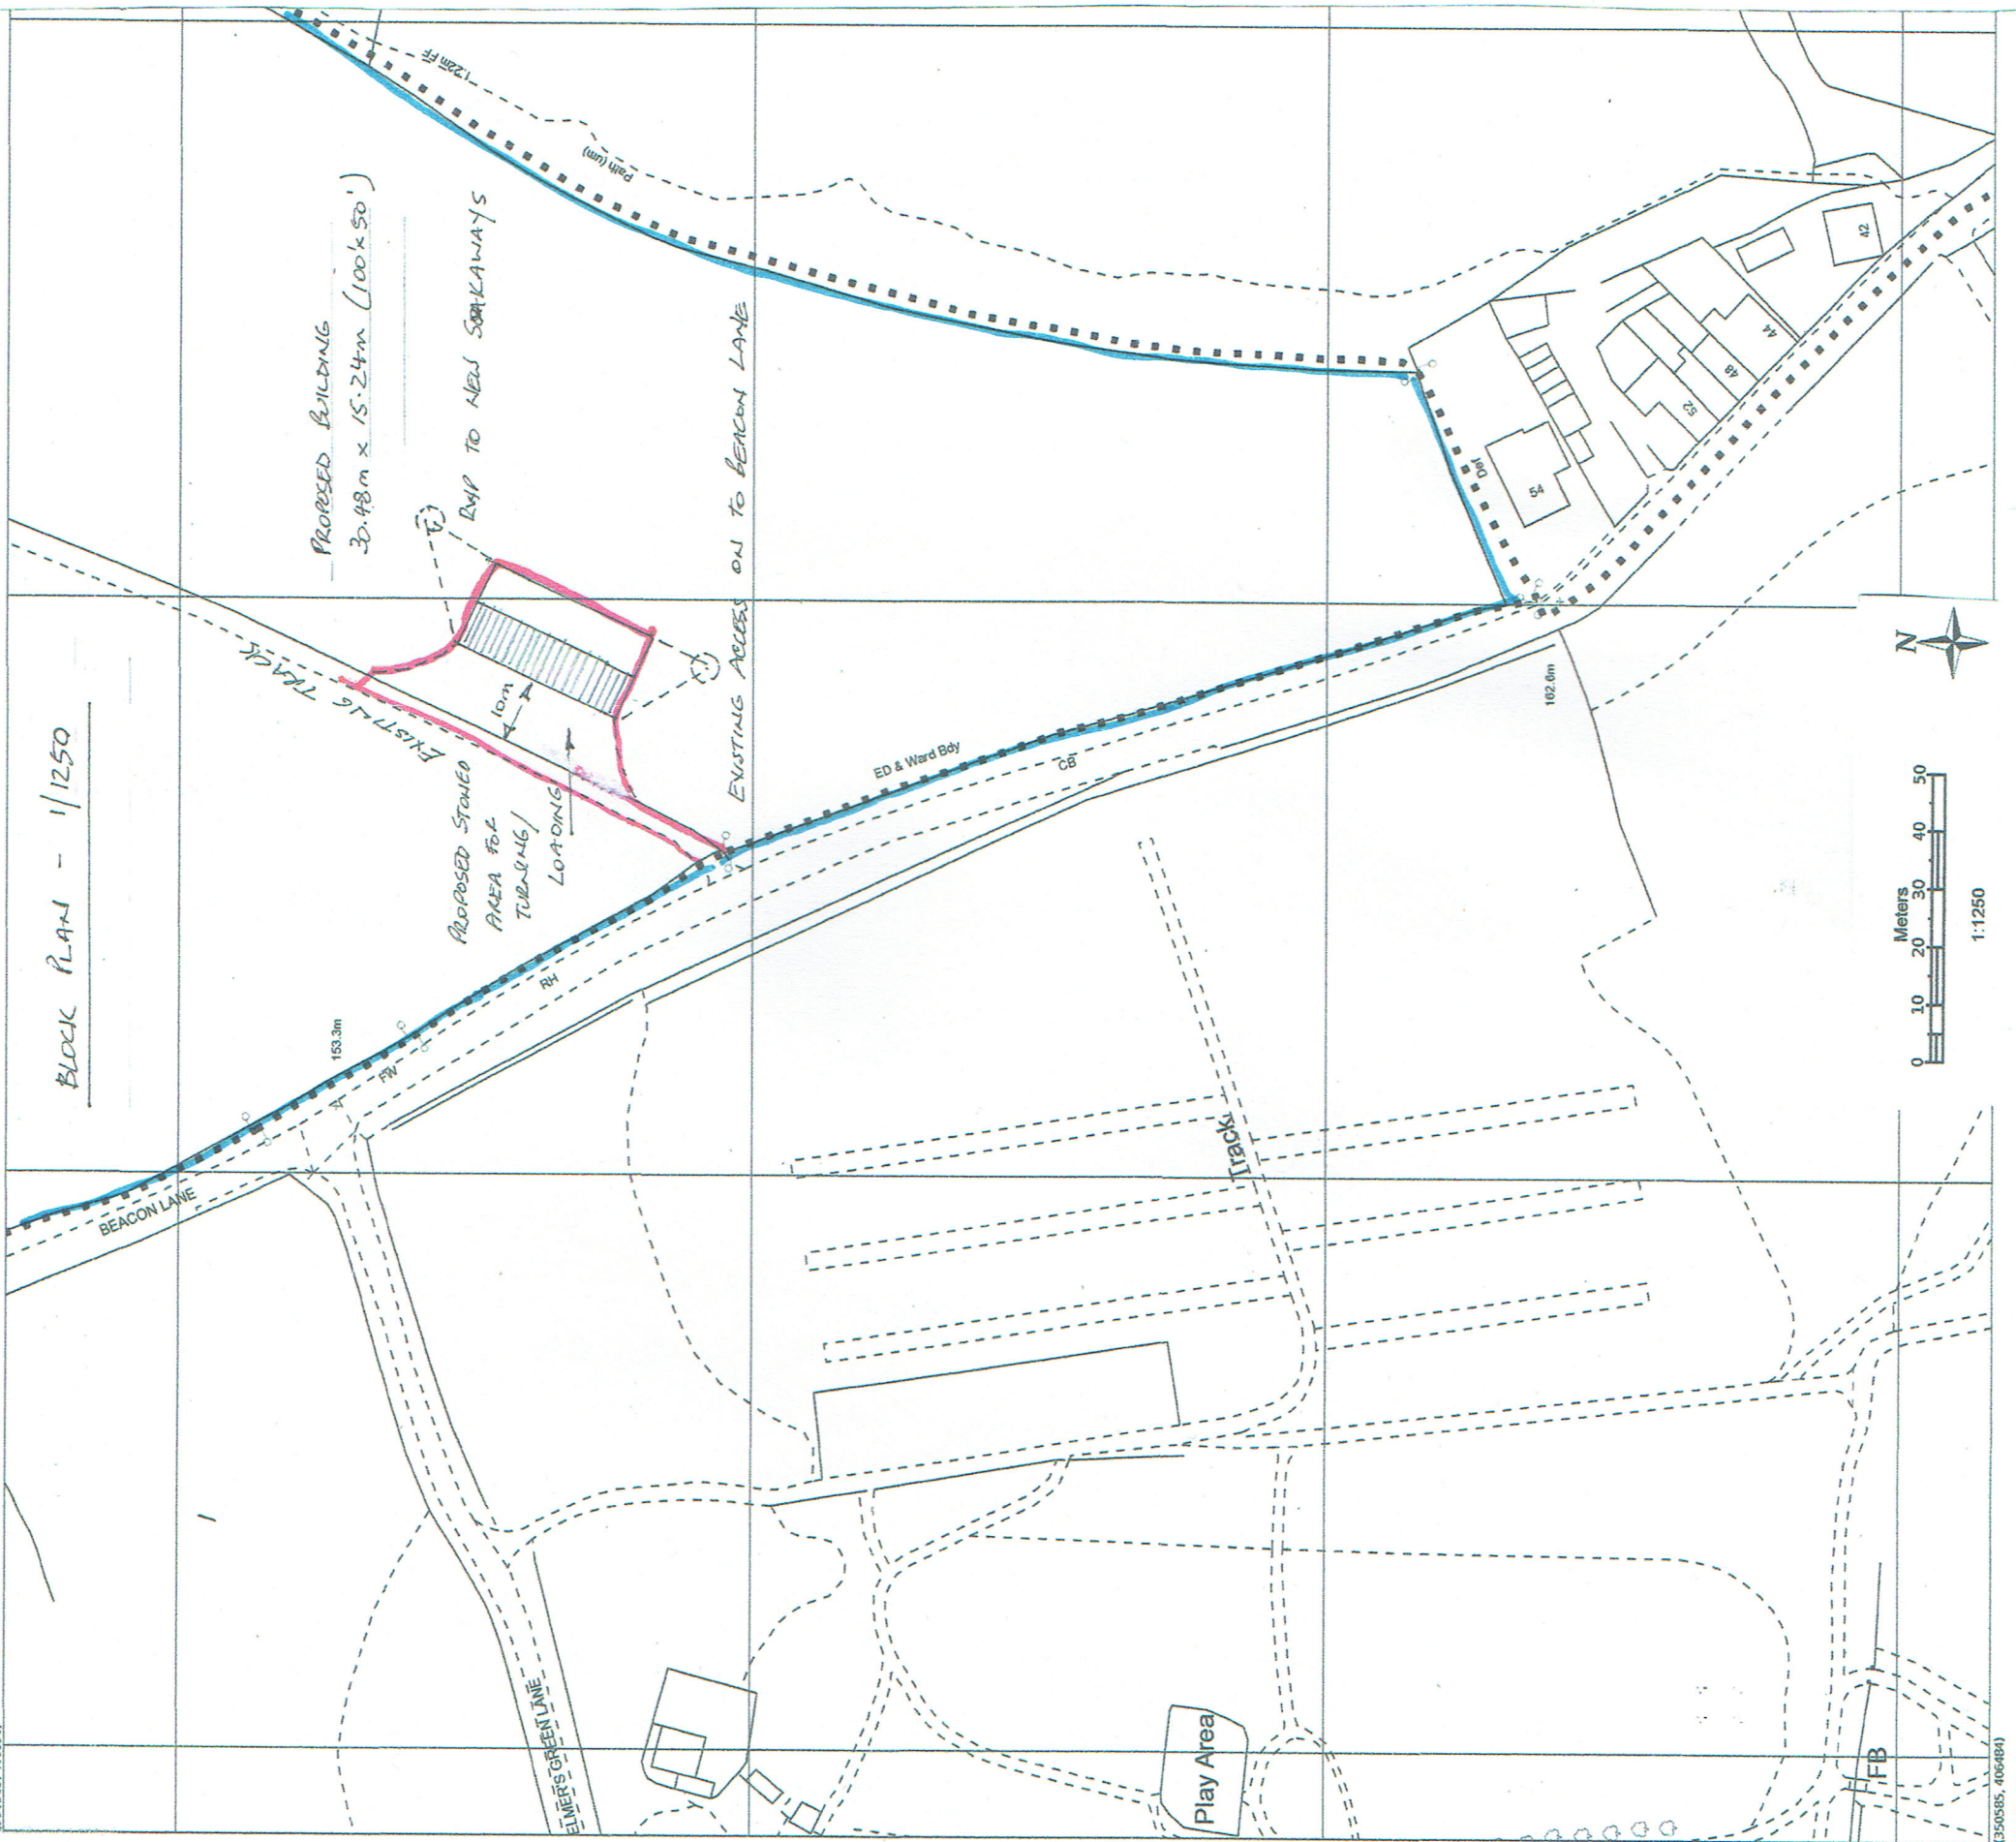

LOCATION PLAN 1/5000

Scale 1:5,000

Proposed agricultural building	BLOCK PLAN - 1/1250
Proposed agricultural building Belle Vue Farm, Beacon Lane, Dalton	LOCATION PLAN - 1/5000
for Mr. R. Gaskell & Miss H. Gaskell	
Scale - as shown	Drawn - April 2021
	Dwg no 2 of 2

BLOCK PLAN - 1/1250

1:1250