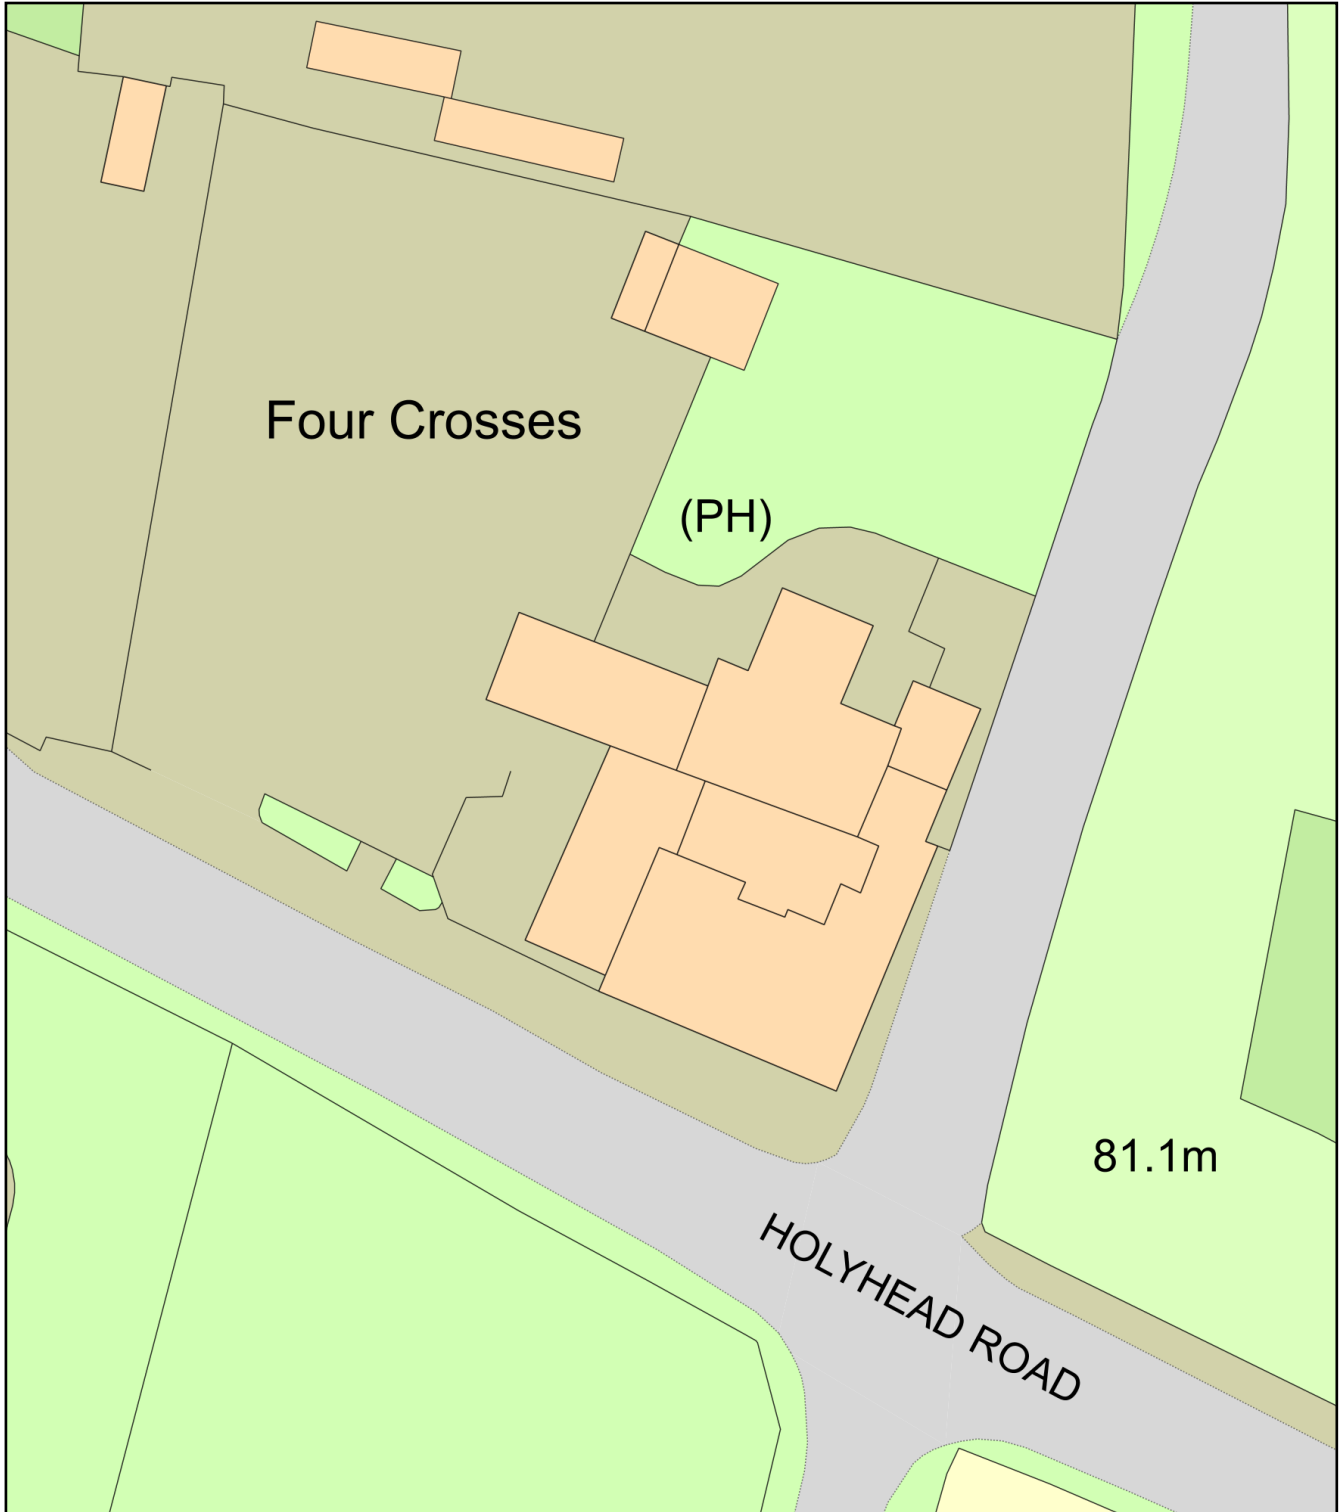

The Four Crosses Inn

Plan Produced for: Rachel Moelwyn-Williams

Date Produced: 27 Apr 2021

Plan Reference Number: TQRQM21117120235064

Scale: 1:500 @ A4