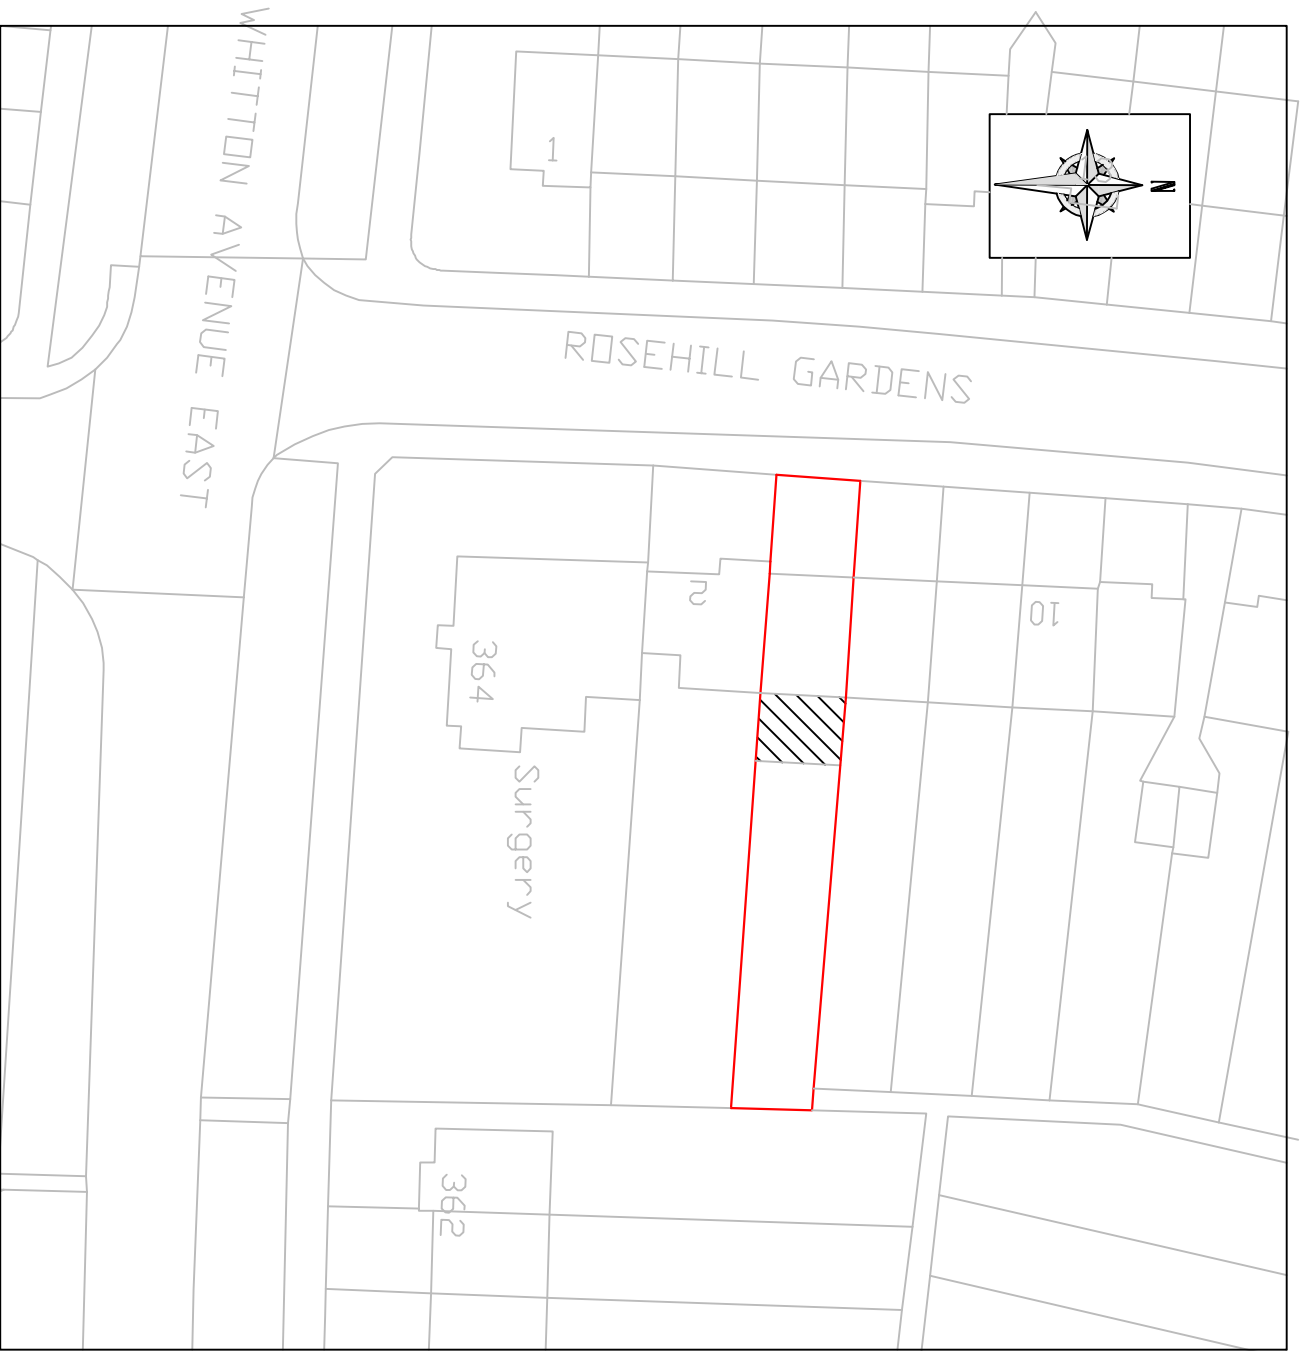

**SITE PLAN**  
 Scale 1:1250)

**BLOCK PLAN**  
 Scale 1:500)

| Rev. | Date | Description | DWN | CHK |
|------|------|-------------|-----|-----|
|      |      |             |     |     |
|      |      |             |     |     |
|      |      |             |     |     |

**Designed by:** Angelo E  
**Date:** Feb. 2021  
**Scale:** 1:500, 1250@A3  
**Client:**  
**Drawing No:** 1078/DJ/03  
**Rev:**