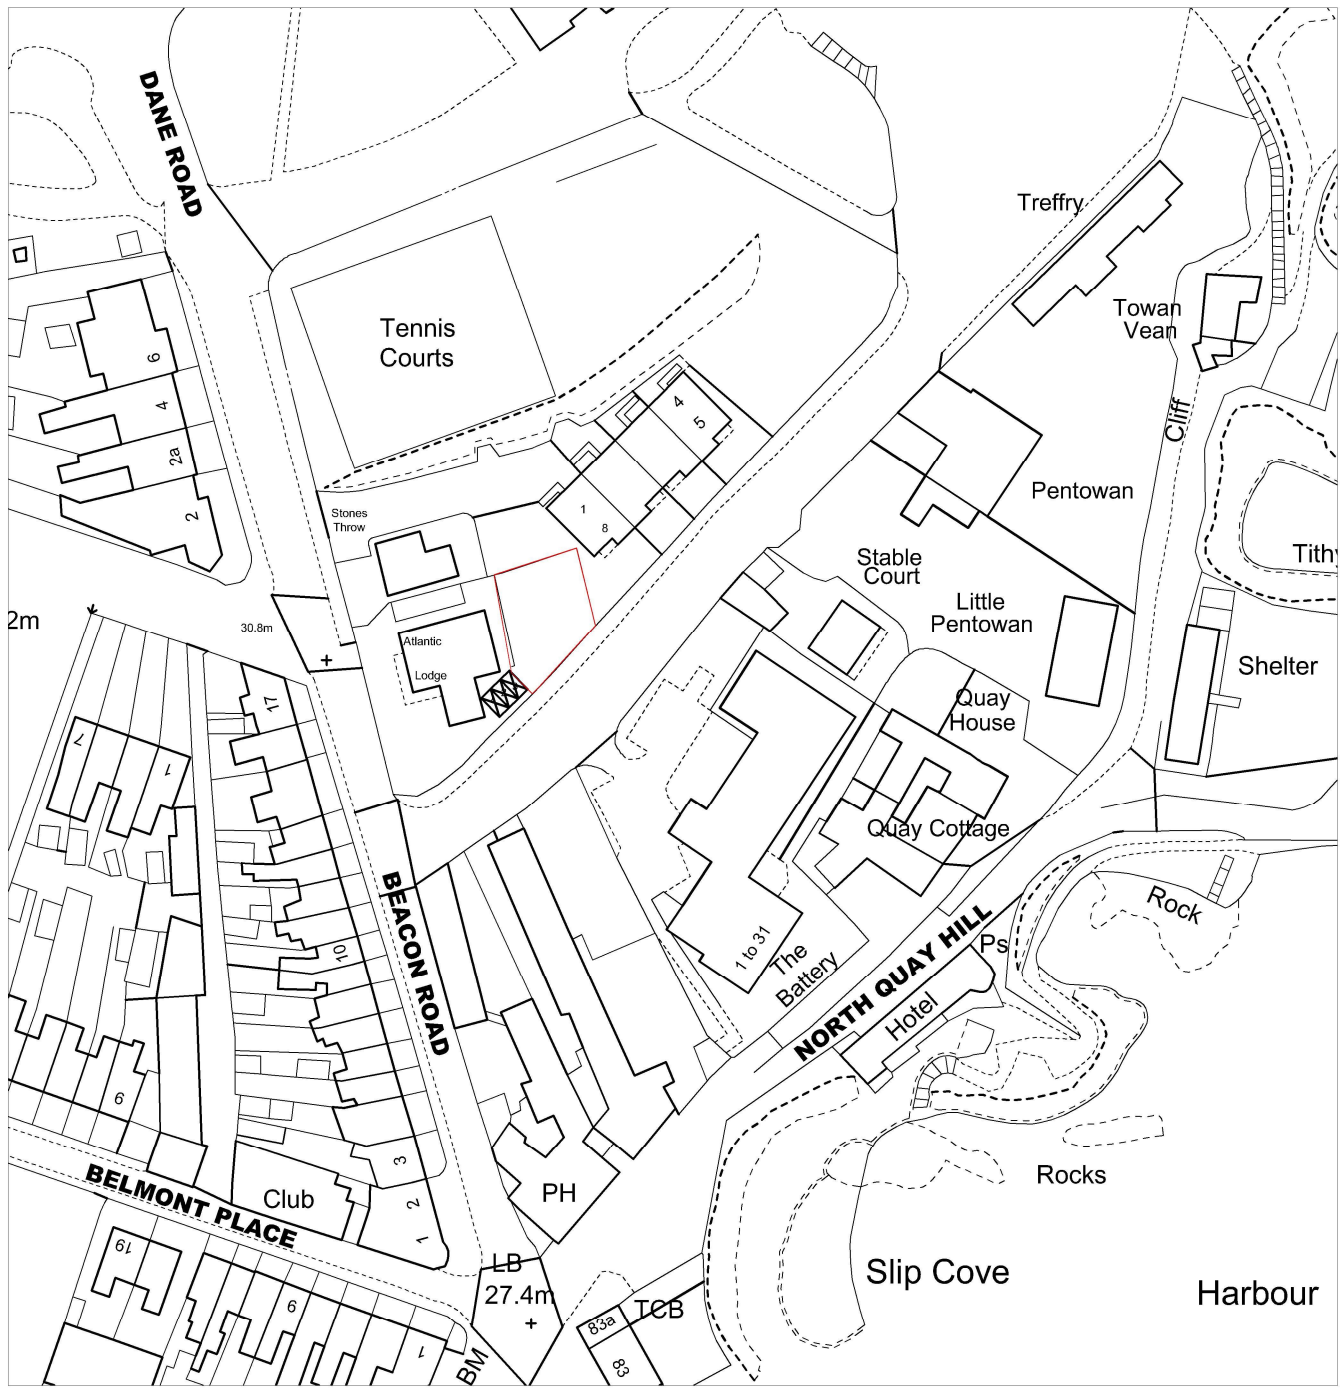

1 Location Plan

Scale: 1:1250

Title:-	2no Townhouses Atlantic Lodge, Beacon Rd, Newquay	Dwg Title:-	Location Plan	Dwg No:-	L-01	 b-architect Ltd. Torlands, Parkenbuts, St Columb Minor, TR7 3HE. 
Revision No:-					Drawn By:- lb Scale:- varies	