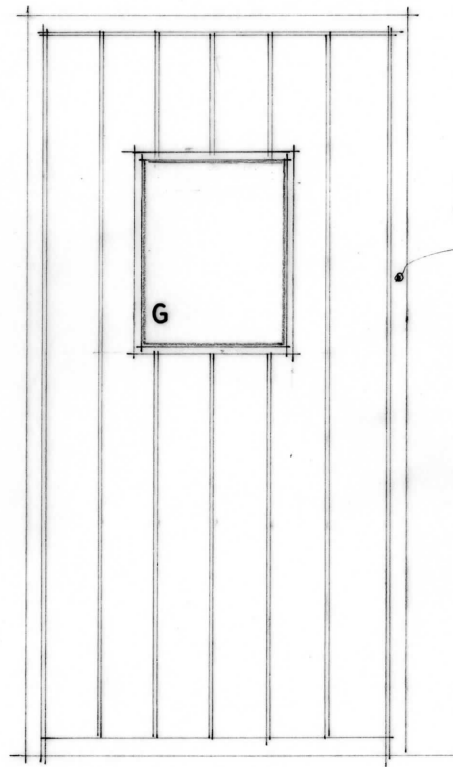

D1

D2

frame to match existing

G: glazed panels

D3

**REPLACEMENT WINDOWS & DOORS and
PORCH CANOPY ROOF REPAIR to
Lily cottage, Laundry Lane, Newland, Glos, GL16 8NQ
For Mr and Mrs SULLIVAN**

DOOR DETAILS 312- 05 1: 20 APRIL 2021

Timber boarded bead & butt plank doors
Paint finish; exterior eggshell Farrow and Ball CHAPPELL GREEN
or Dulux colour matched equivalent.
Weather bars at bottom of doors
Hardwood threshold cills
All ironmongery reclaimed from existing doors
All windows sized to suit existing openings.

Door glazing panels (including top light over D1) to be
Hartleywood original hand-blown reamy: an uncoloured
period glass widely in listed buildings and historical places.
www.herefordglass.co.uk
Hereford Glass Ltd, 128 Widemarsh St, Hereford HR4 9HN