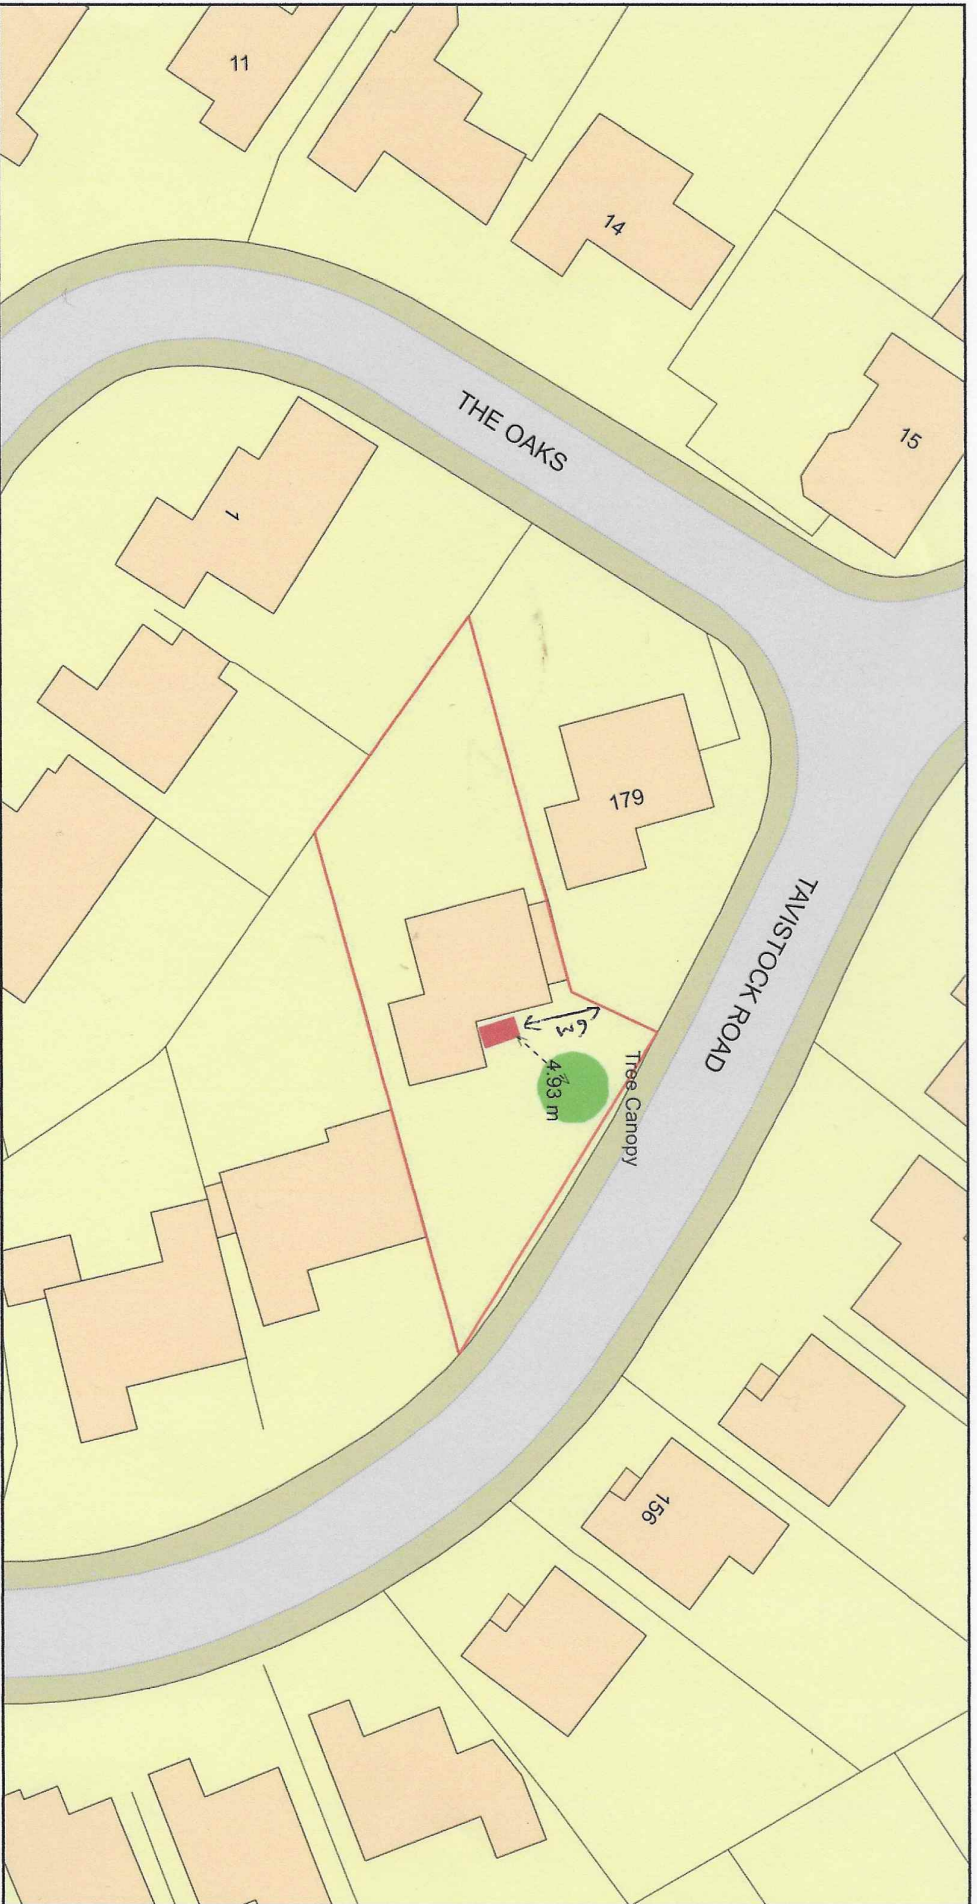

Porch extension

Plan Produced for: **Mike Lane**

Date Produced: 29 Apr 2021

Plan Reference Number: TORQM2119190431249

Scale: 1:500 @ A4

© Crown copyright and database rights 2021 OS 100042766