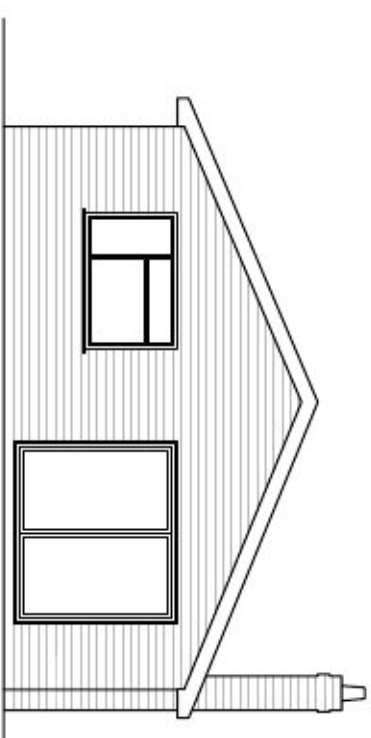

Front Elevation.

Flank Elevation facing No. 9

No. 9

No. 13

Rear Elevation

Flank Elevation facing No. 13

**Binnacle
Design Ltd.**

7 Fletuna Road Frinton on Sea CO13 0QP

Rev A 18th April 2021 - title change
"Meers" spelt incorrectly

Client	Ms S Taylor		
Project	11 The Meers, Kirby Cross CO13 0RB		
Drawing Title	Existing Elevations and Floor Plan		
Scale	Created By	Created On	Drawing No.
1:100	Apr 2021	21/04/03	Rev A