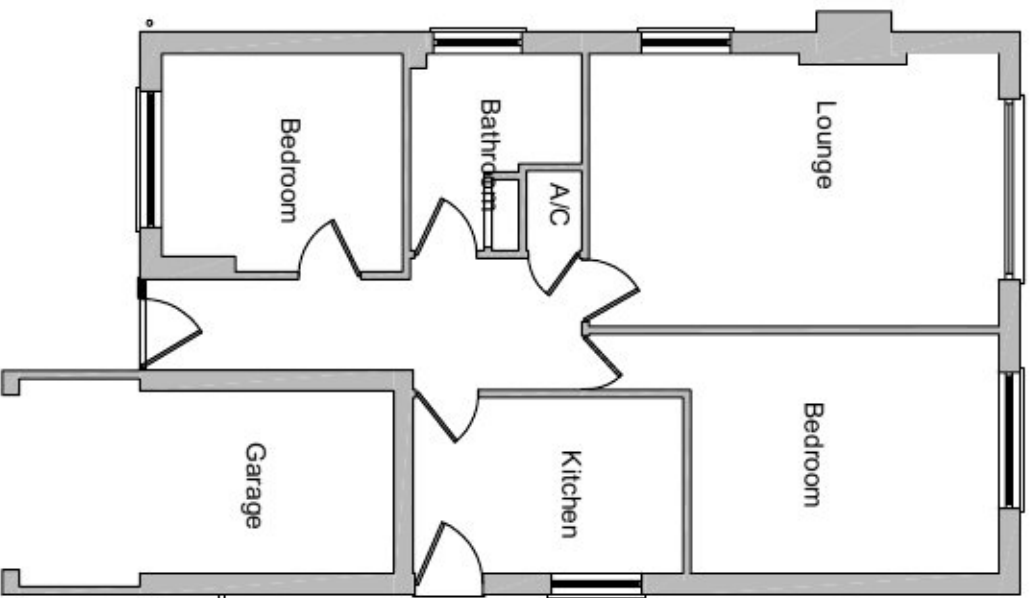

Front Elevation.

Flank Elevation facing No. 9

No. 9

No. 13

Rear Elevation

Flank Elevation facing No. 13

**Binnacle
Design Ltd.**

7 Fletuna Road Frinton on Sea CO13 0QP

Rev A 18th April 2021 - title change
"Meers" spelt incorrectly

Client	Ms S Taylor		
Project	11 The Meers, Kirby Cross CO13 0RB		
Drawing Title	Existing Elevations and Floor Plan		
Scale	Created By	Created On	Drawing No.
1:100	Apr 2021	21/04/03	Rev A