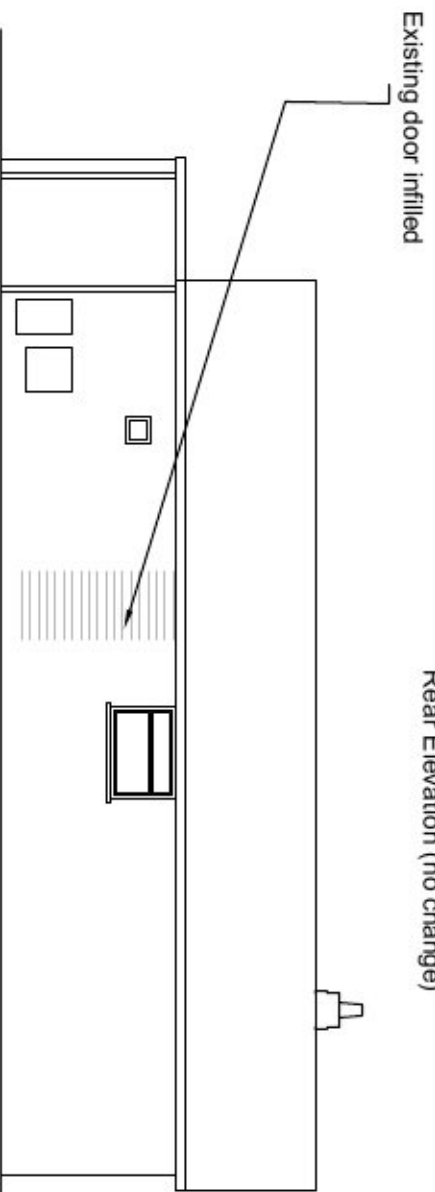

Front Elevation.

Flank Elevation facing No. 9

Flank Elevation facing No. 13

Binnacle Design Ltd.

7 Frietuna Road Frinton on Sea CO13 0QP

Rev A 18th April 2021 - title change
"Meers" spelt incorrectly

Client	Ms S Taylor		
Project	11 The Meers, Kirby Cross CO13 0RB		
Drawing Title	Proposed Elevations and Floor Plan		
Scale	Created By	Checked By	Drawing No.
1:100	Apr 2021	Apr 2021	21/04/04 Rev A