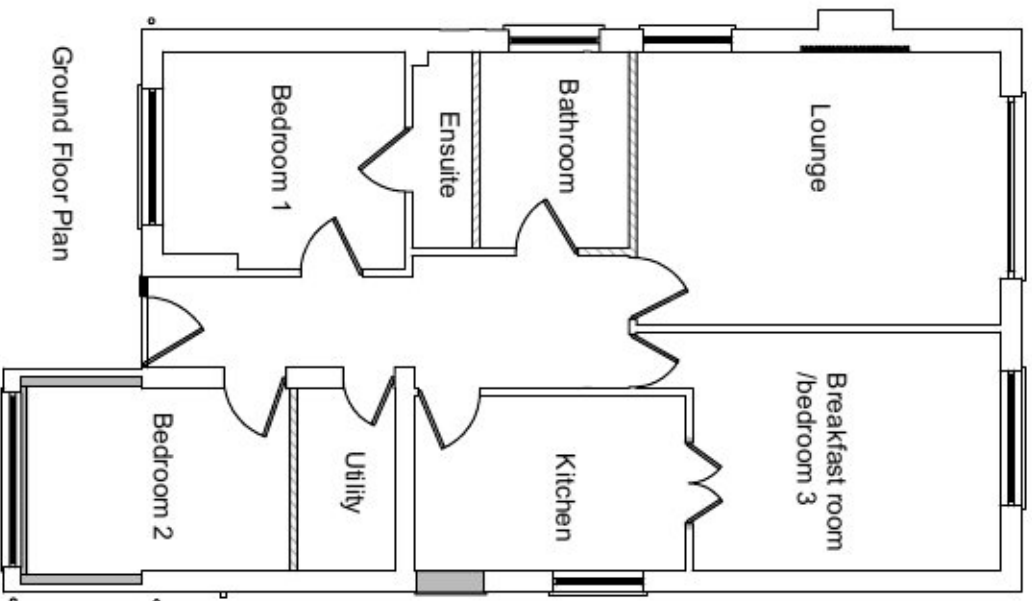

Front Elevation.

Flank Elevation facing No. 9

Flank Elevation facing No. 13

Binnacle Design Ltd.

7 Frietuna Road Frinton on Sea CO13 0QP

Rev A 18th April 2021 - title change
"Meers" spelt incorrectly

Client	Ms S Taylor		
Project	11 The Meers, Kirby Cross CO13 0RB		
Drawing Title	Proposed Elevations and Floor Plan		
Scale	Created By	Checked By	Drawing No.
1:100	Apr 2021	Apr 2021	21/04/04 Rev A