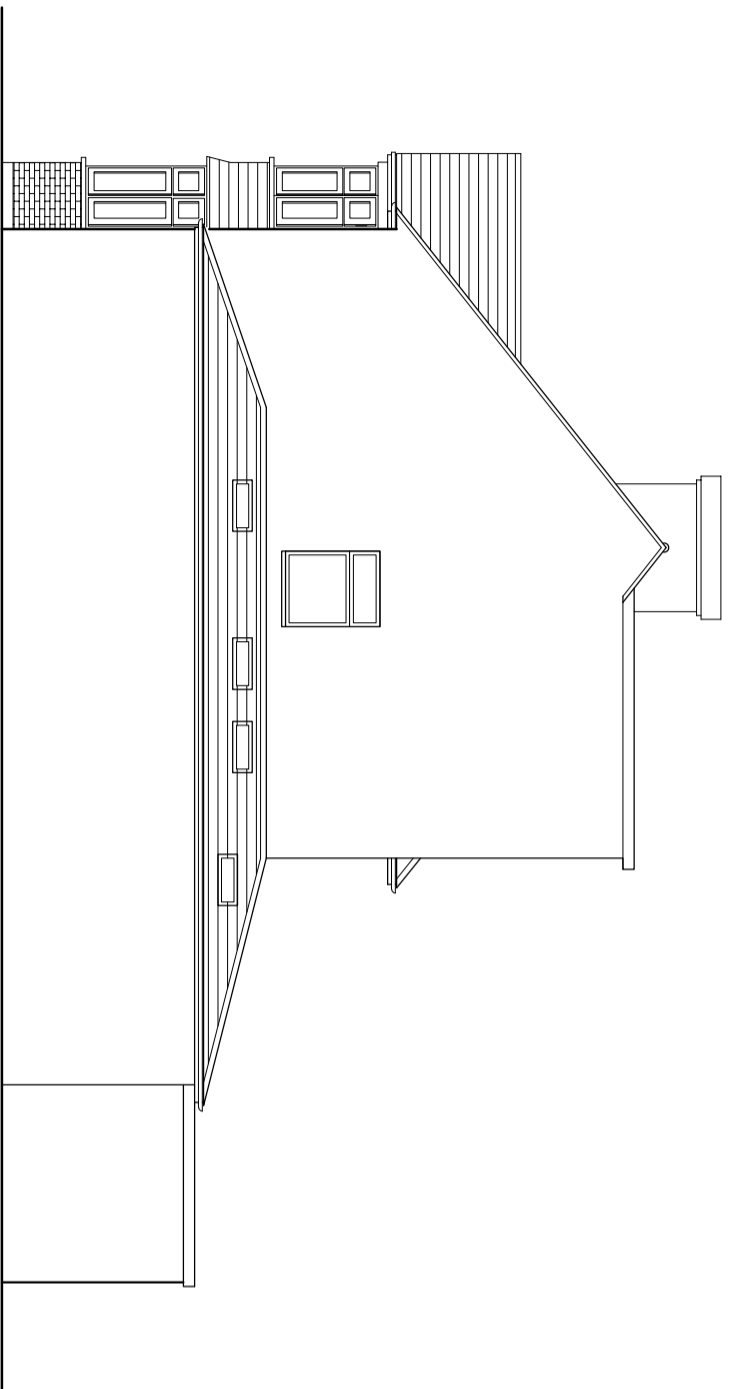

FRONT ELEVATION

REAR ELEVATION

SIDE ELEVATION

No.	Date	Rev. Description	App. Drawn
<b>Project Title</b> 28 Thorndon Gardens Epson			
<b>Design and Build 69</b> Existing Elevation			
<b>Project Code</b> Design No.		<b>File Name</b> Scale 1/100	
<b>Approved By</b> Han Bang		<b>Scale</b> 1/100	
<b>Designed By</b> Han Bang		<b>Sheet No.</b> Drawing No.	
<b>Drawn By</b> Han Bang		<b>Drawing No.</b> E - 3	
<b>Date</b> 19/10/2020			