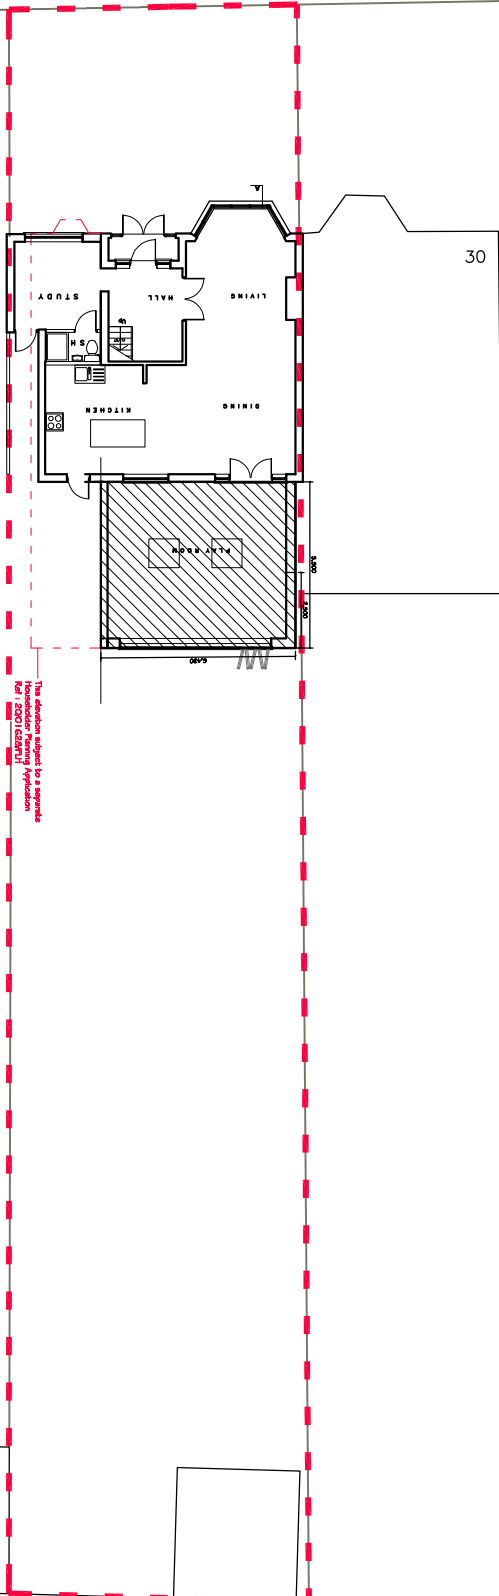

# Thorndon Gardens

**Block Plan**  
Scale : 1/250@A4

Ref	Date	Rev	Description	By

<b>Design and Build 69</b>	
Project Title	28 Thorndon Gardens
Approved By	Epsom
Designed By	Han Dang
Scale	1/250
Drawn By	Han Dang
Date	09/04/2021
Sheet No.	5-1