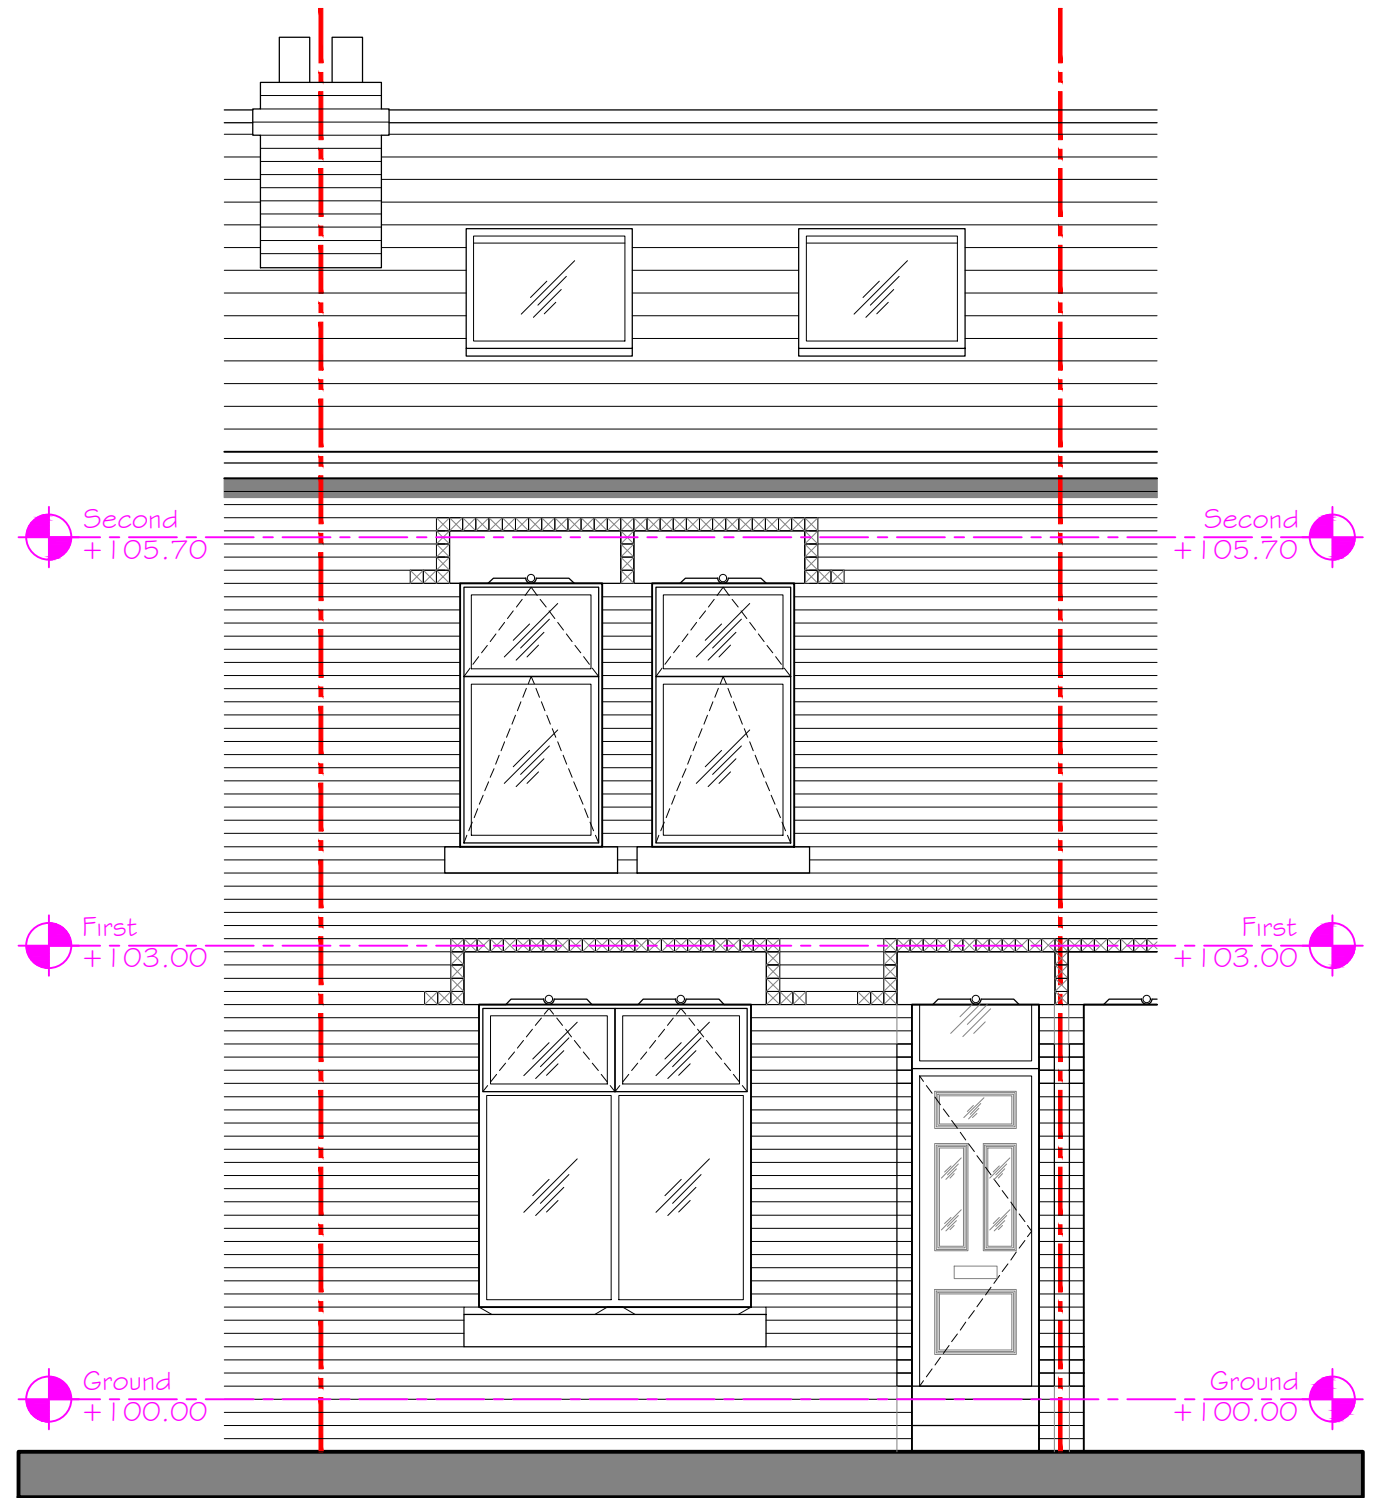

South

Revision	Description	Init.	Date
A	Obscure glazing noted	D.J.J	21.04.21

PLANNING

PZ VI
Architects & Designers

47A Park Lane Poynton Stockport Cheshire SK12 1RD
Tel: 01625 403 516 Fax: 01625 403 516
Email: info@pzv-architects.co.uk

Project:
17 Bankfield Avenue
Left conversion with dormer

Client:
Paul Reeves

Drawing Title:
PROPOSED
NORTH AND SOUTH ELEVATION

Drawing No: KR657-40-PL-2007   **Rev:** A

Drawn By: D.J.J   **Checked:** J.Albutt   **Scale:** 1:50@A3   **Date:** 01.04.2021