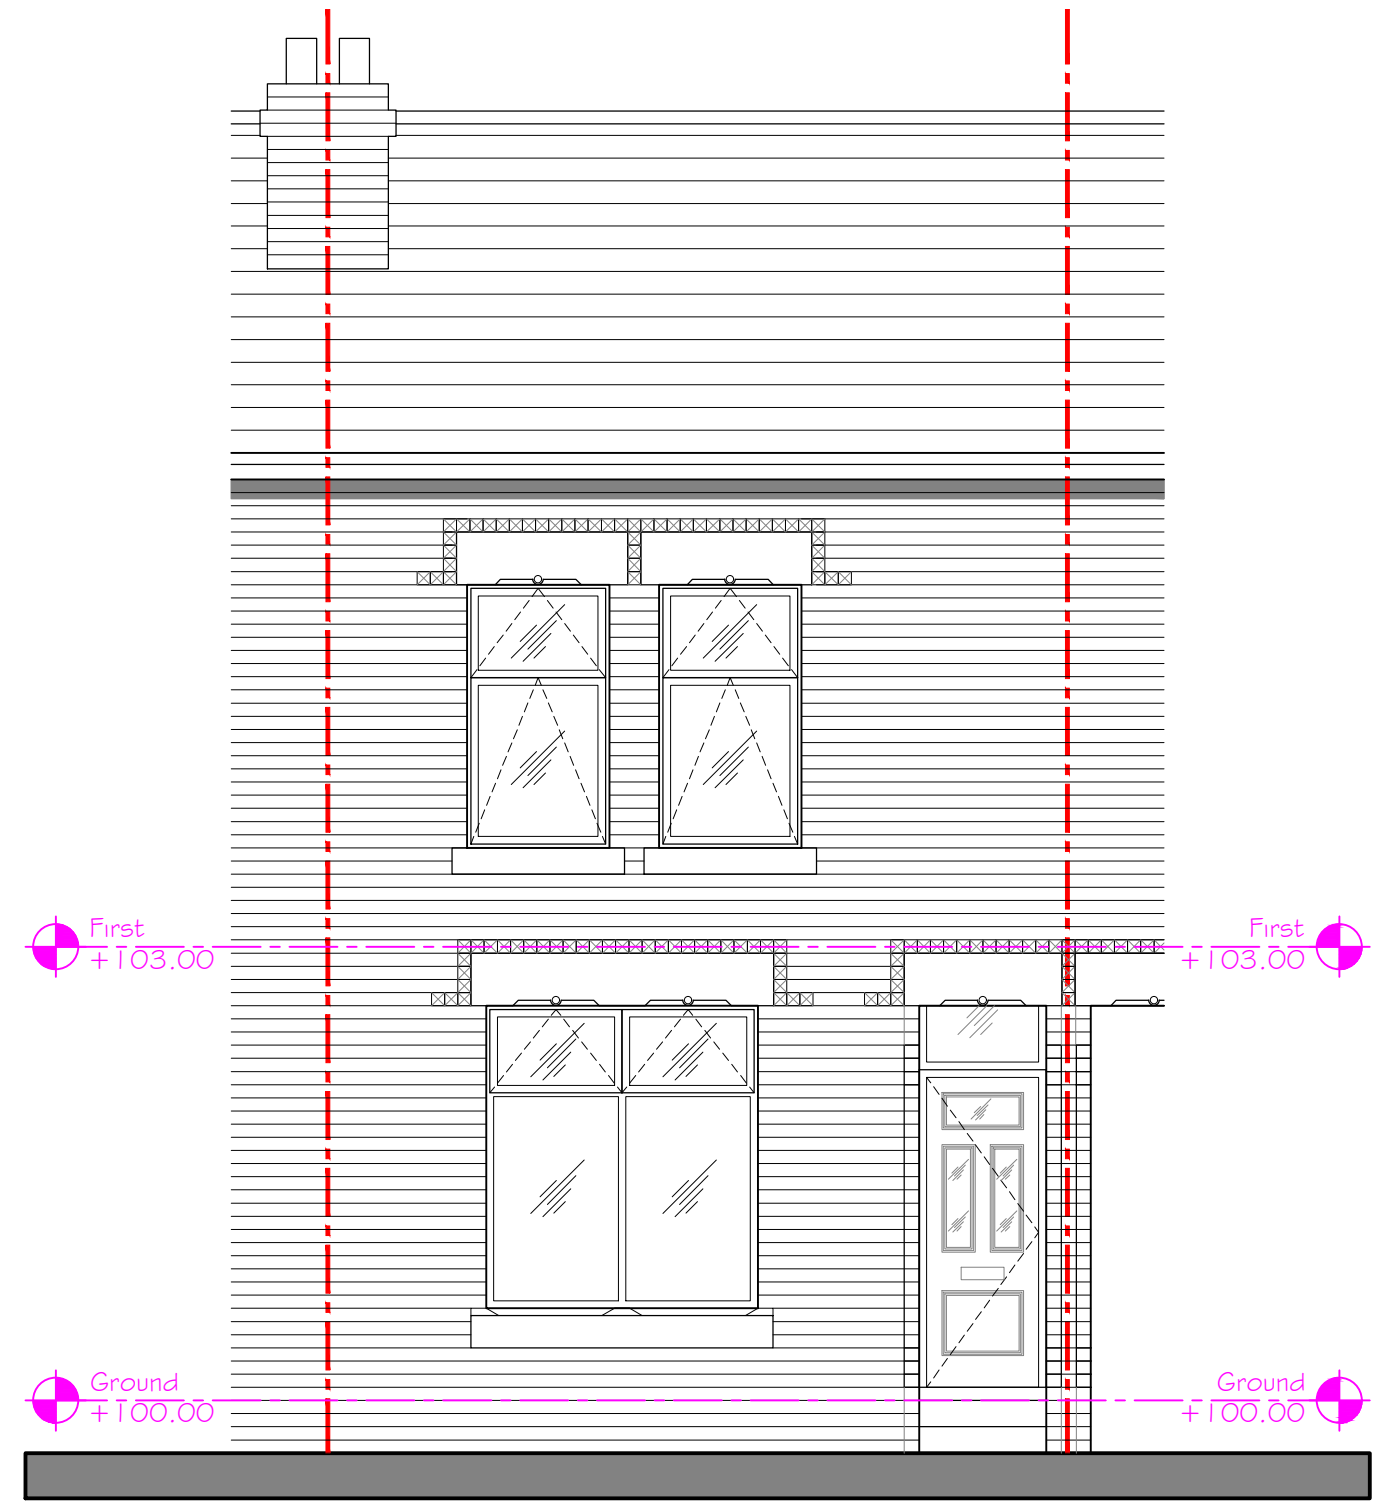

North

South

Revision	Description	Init.	Date
PLANNING			
			
Project: 17 Bankfield Avenue Loft conversion with dormer		Client: Paul Reeves	
Drawing No.: KR657-40-PL-1007		Drawing Title: EXISTING NORTH AND SOUTH ELEVATION	
Drawn By: D.J.J.		Date: 01.04.2021	
Checked: J.Albutt		Scale: 1:50@A3	